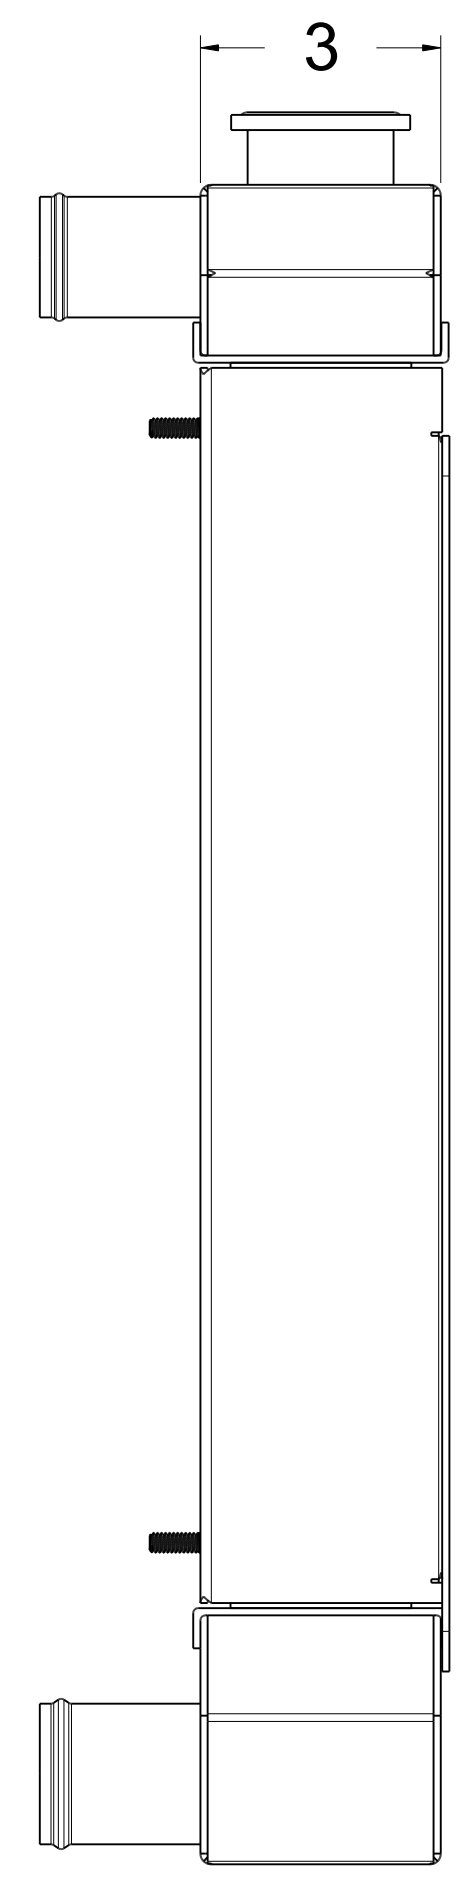

SKU #	Transmission	Core Size
1-10266-100	Manual	Standard (2 Rows Of 1" Tubes)
1-10266-200	Manual	Upgraded (2 Rows Of 1.25" Tubes)

Wizard
cooling
 Custom Aluminum Radiators
www.wizardcooling.com

Contact Us:
 716-655-6760

Part Number
1-10266-Radiator