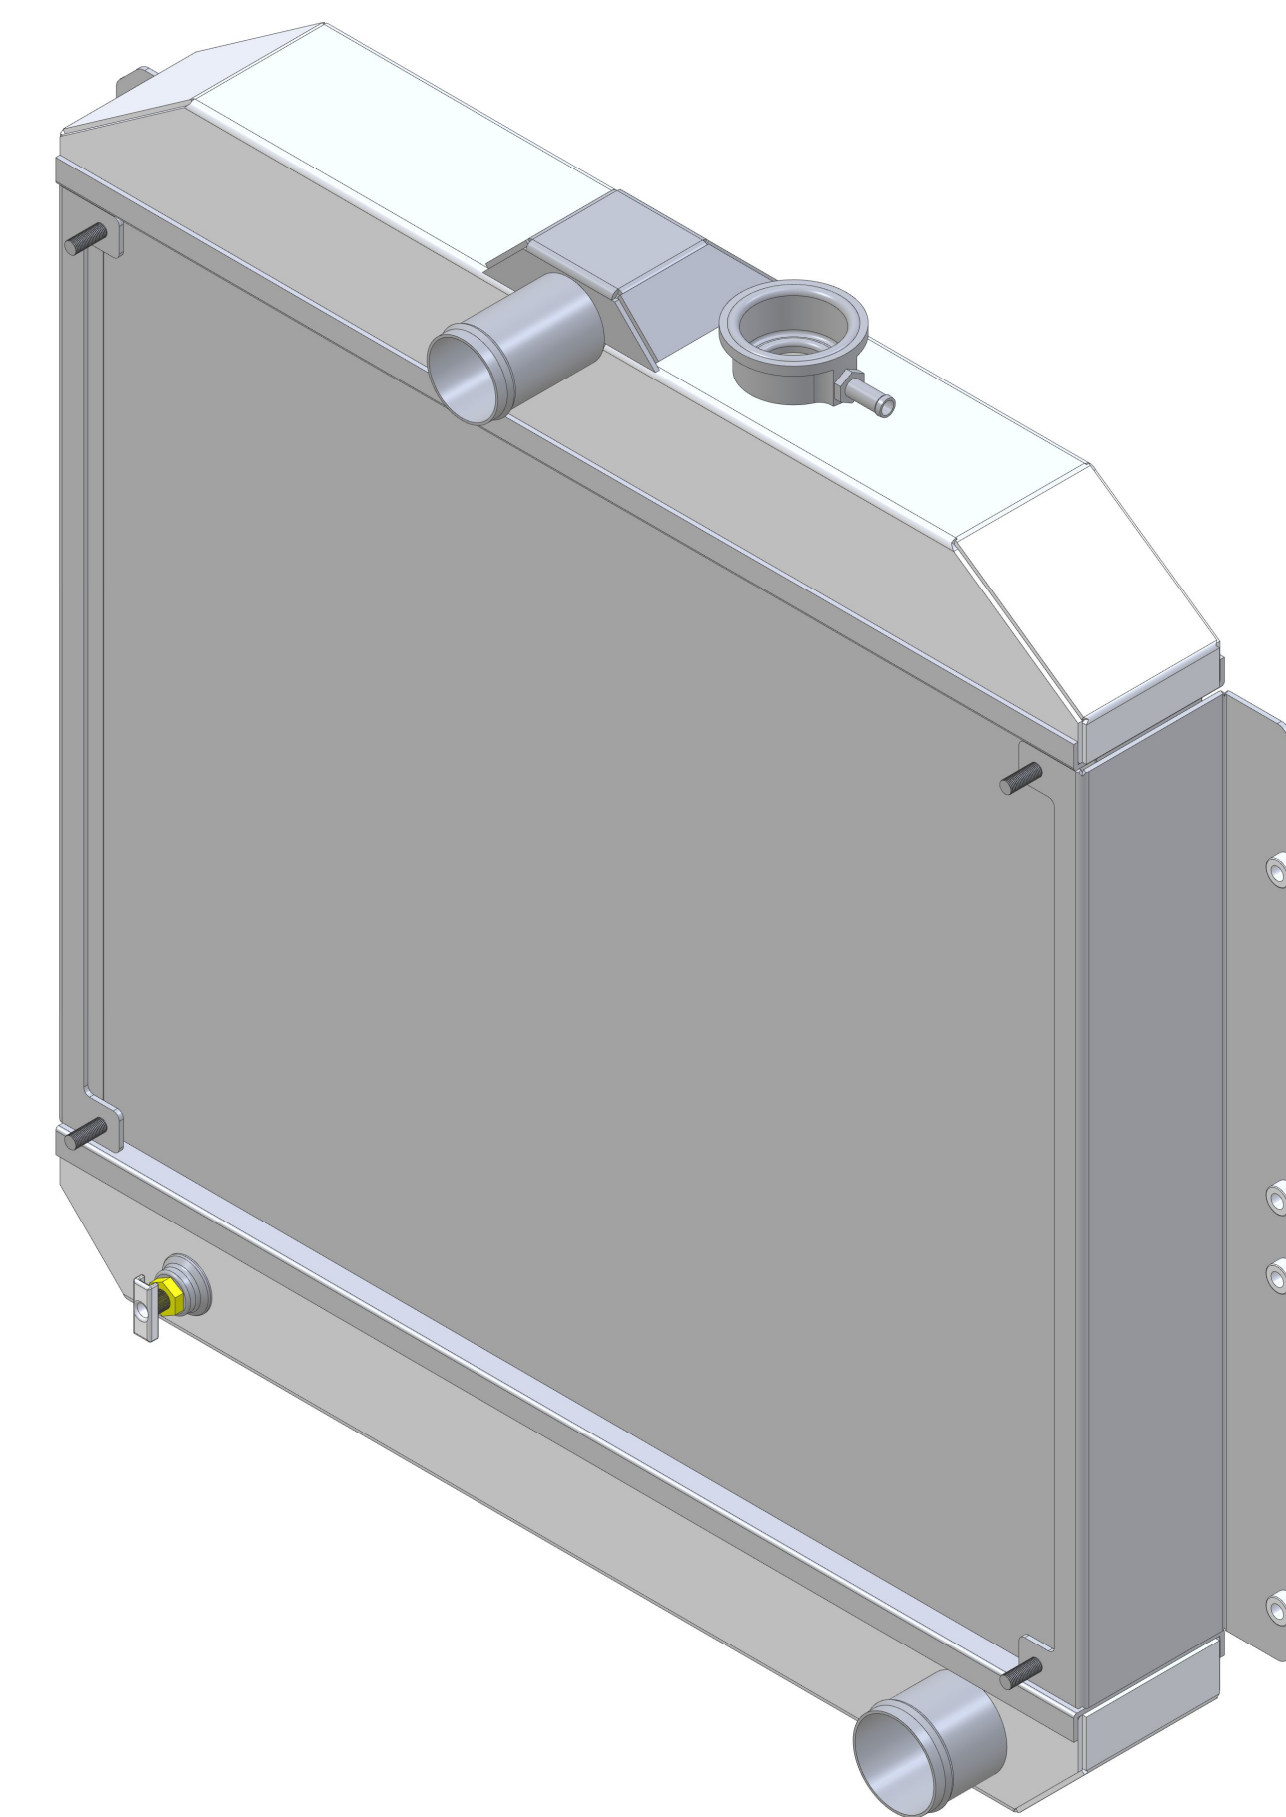

SKU #	Transmission	Core Size
1-10024-100	Manual	Standard (2 Rows Of 1" Tubes)
1-10024-200	Manual	Upgraded (2 Rows Of 1.25" Tubes)

  
 Custom Aluminum Radiators  
[www.wizardcooling.com](http://www.wizardcooling.com)