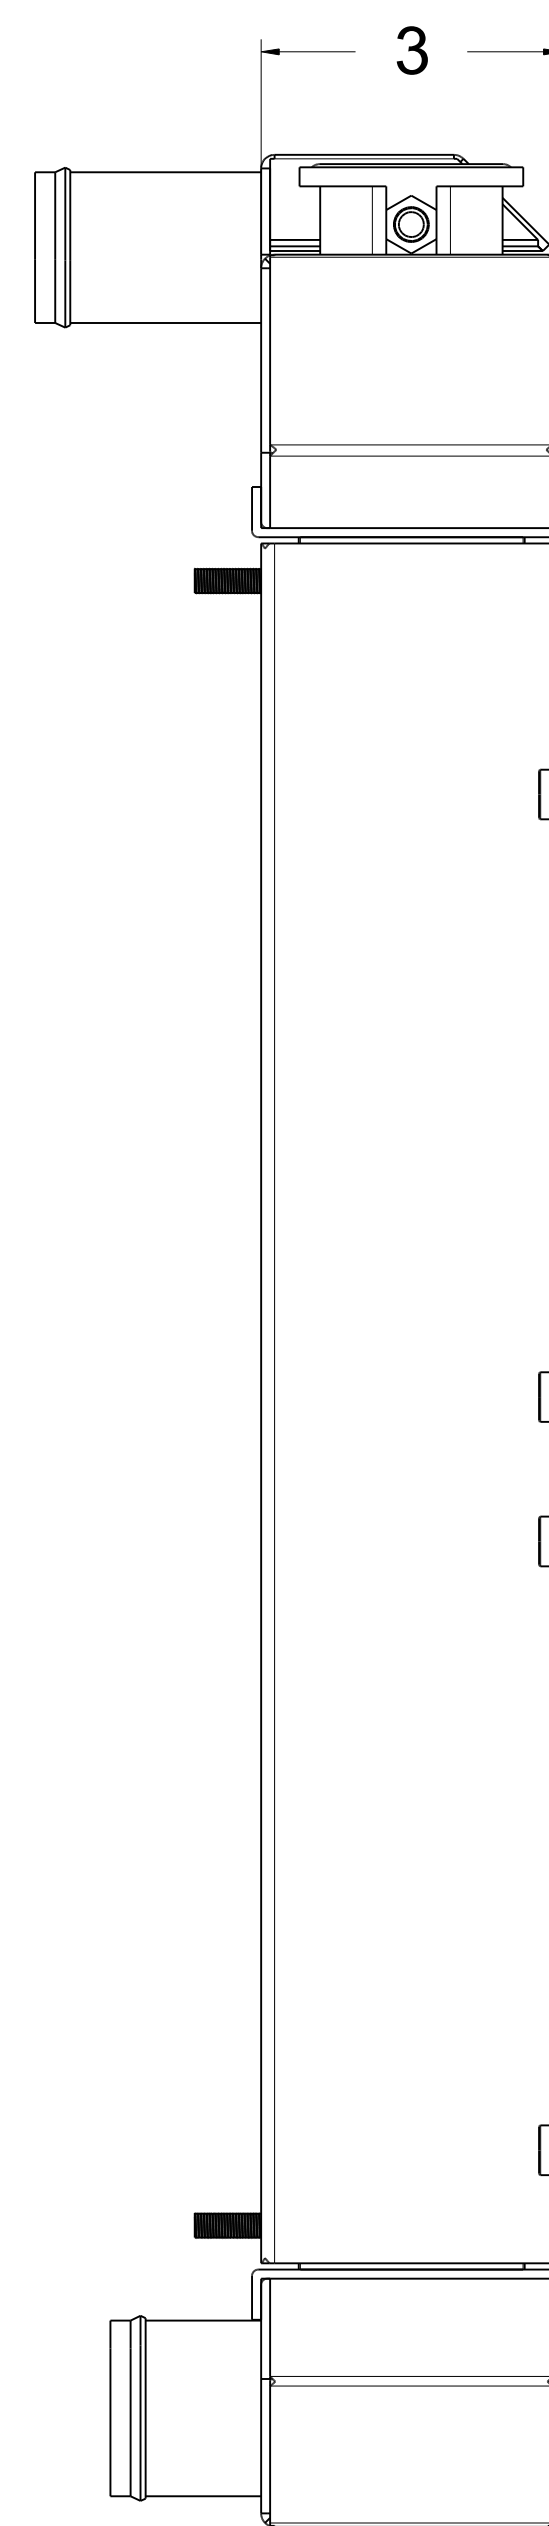

SKU #	Transmission	Core Size
1-10024-100	Manual	Standard (2 Rows Of 1" Tubes)
1-10024-200	Manual	Upgraded (2 Rows Of 1.25" Tubes)

  
 Custom Aluminum Radiators  
[www.wizardcooling.com](http://www.wizardcooling.com)