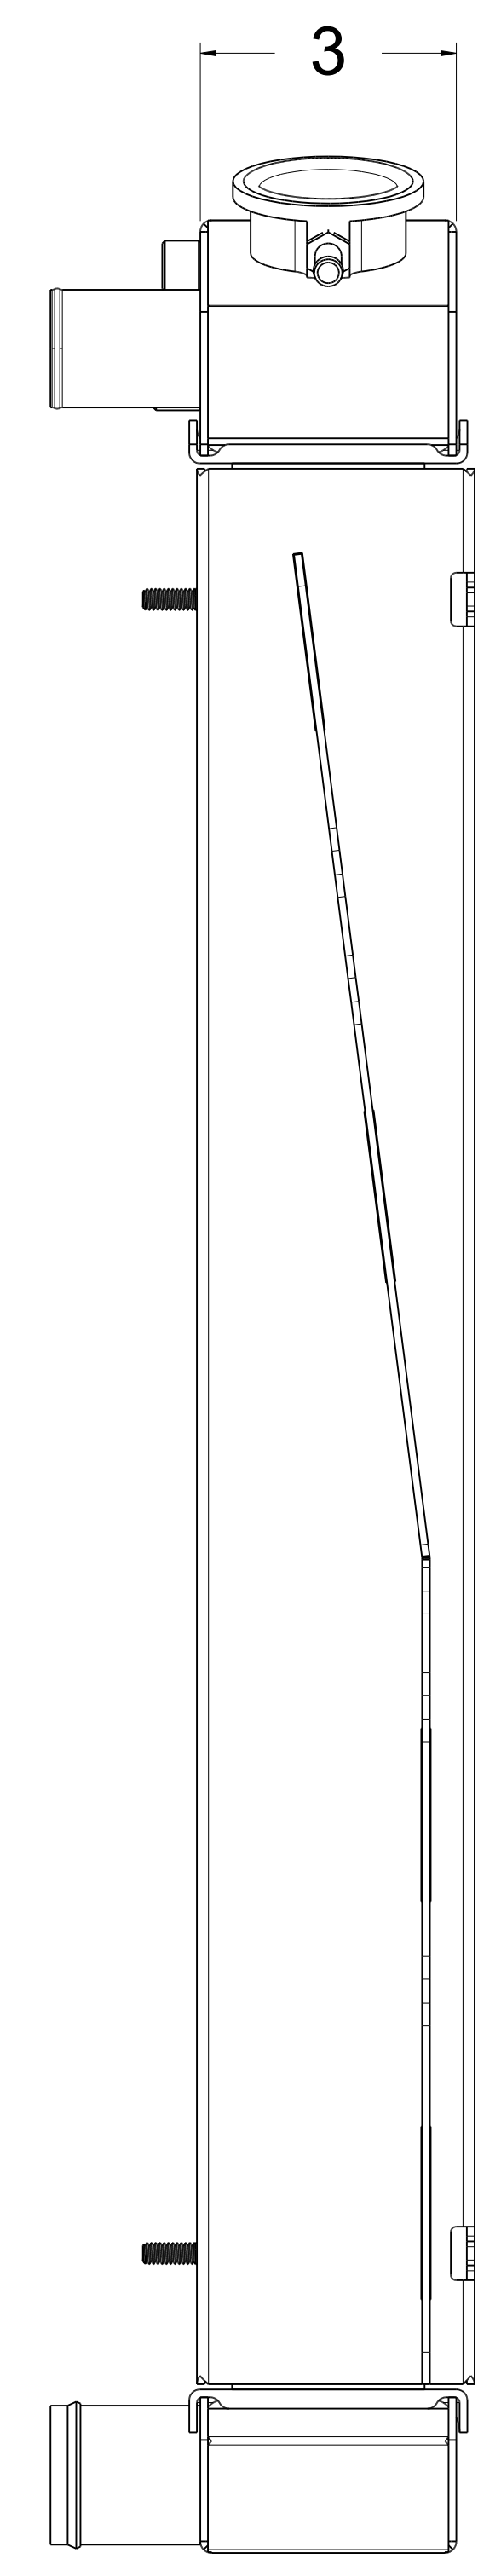

REVISIONS				
ZONE	REV	DESCRIPTION	DATE	APPROVED

SKU #	Transmission	Core Size
1-10502-100LS	Manual	Standard (2 Rows Of 1" Tubes)
1-10502-200LS	Manual	Upgraded (2 Rows Of 1.25" Tubes)

 <p>Wizard cooling Custom Aluminum Radiators</p>	DRAWN SH	DATE 5-10-24	Title: 1-10502-LS Radiator M/T	
	CHECKED		SIZE D	FSCM NO.
	QA		DWG NO.	REV -
	MFG		SCALE 1:1	SHEET
APPROVED				