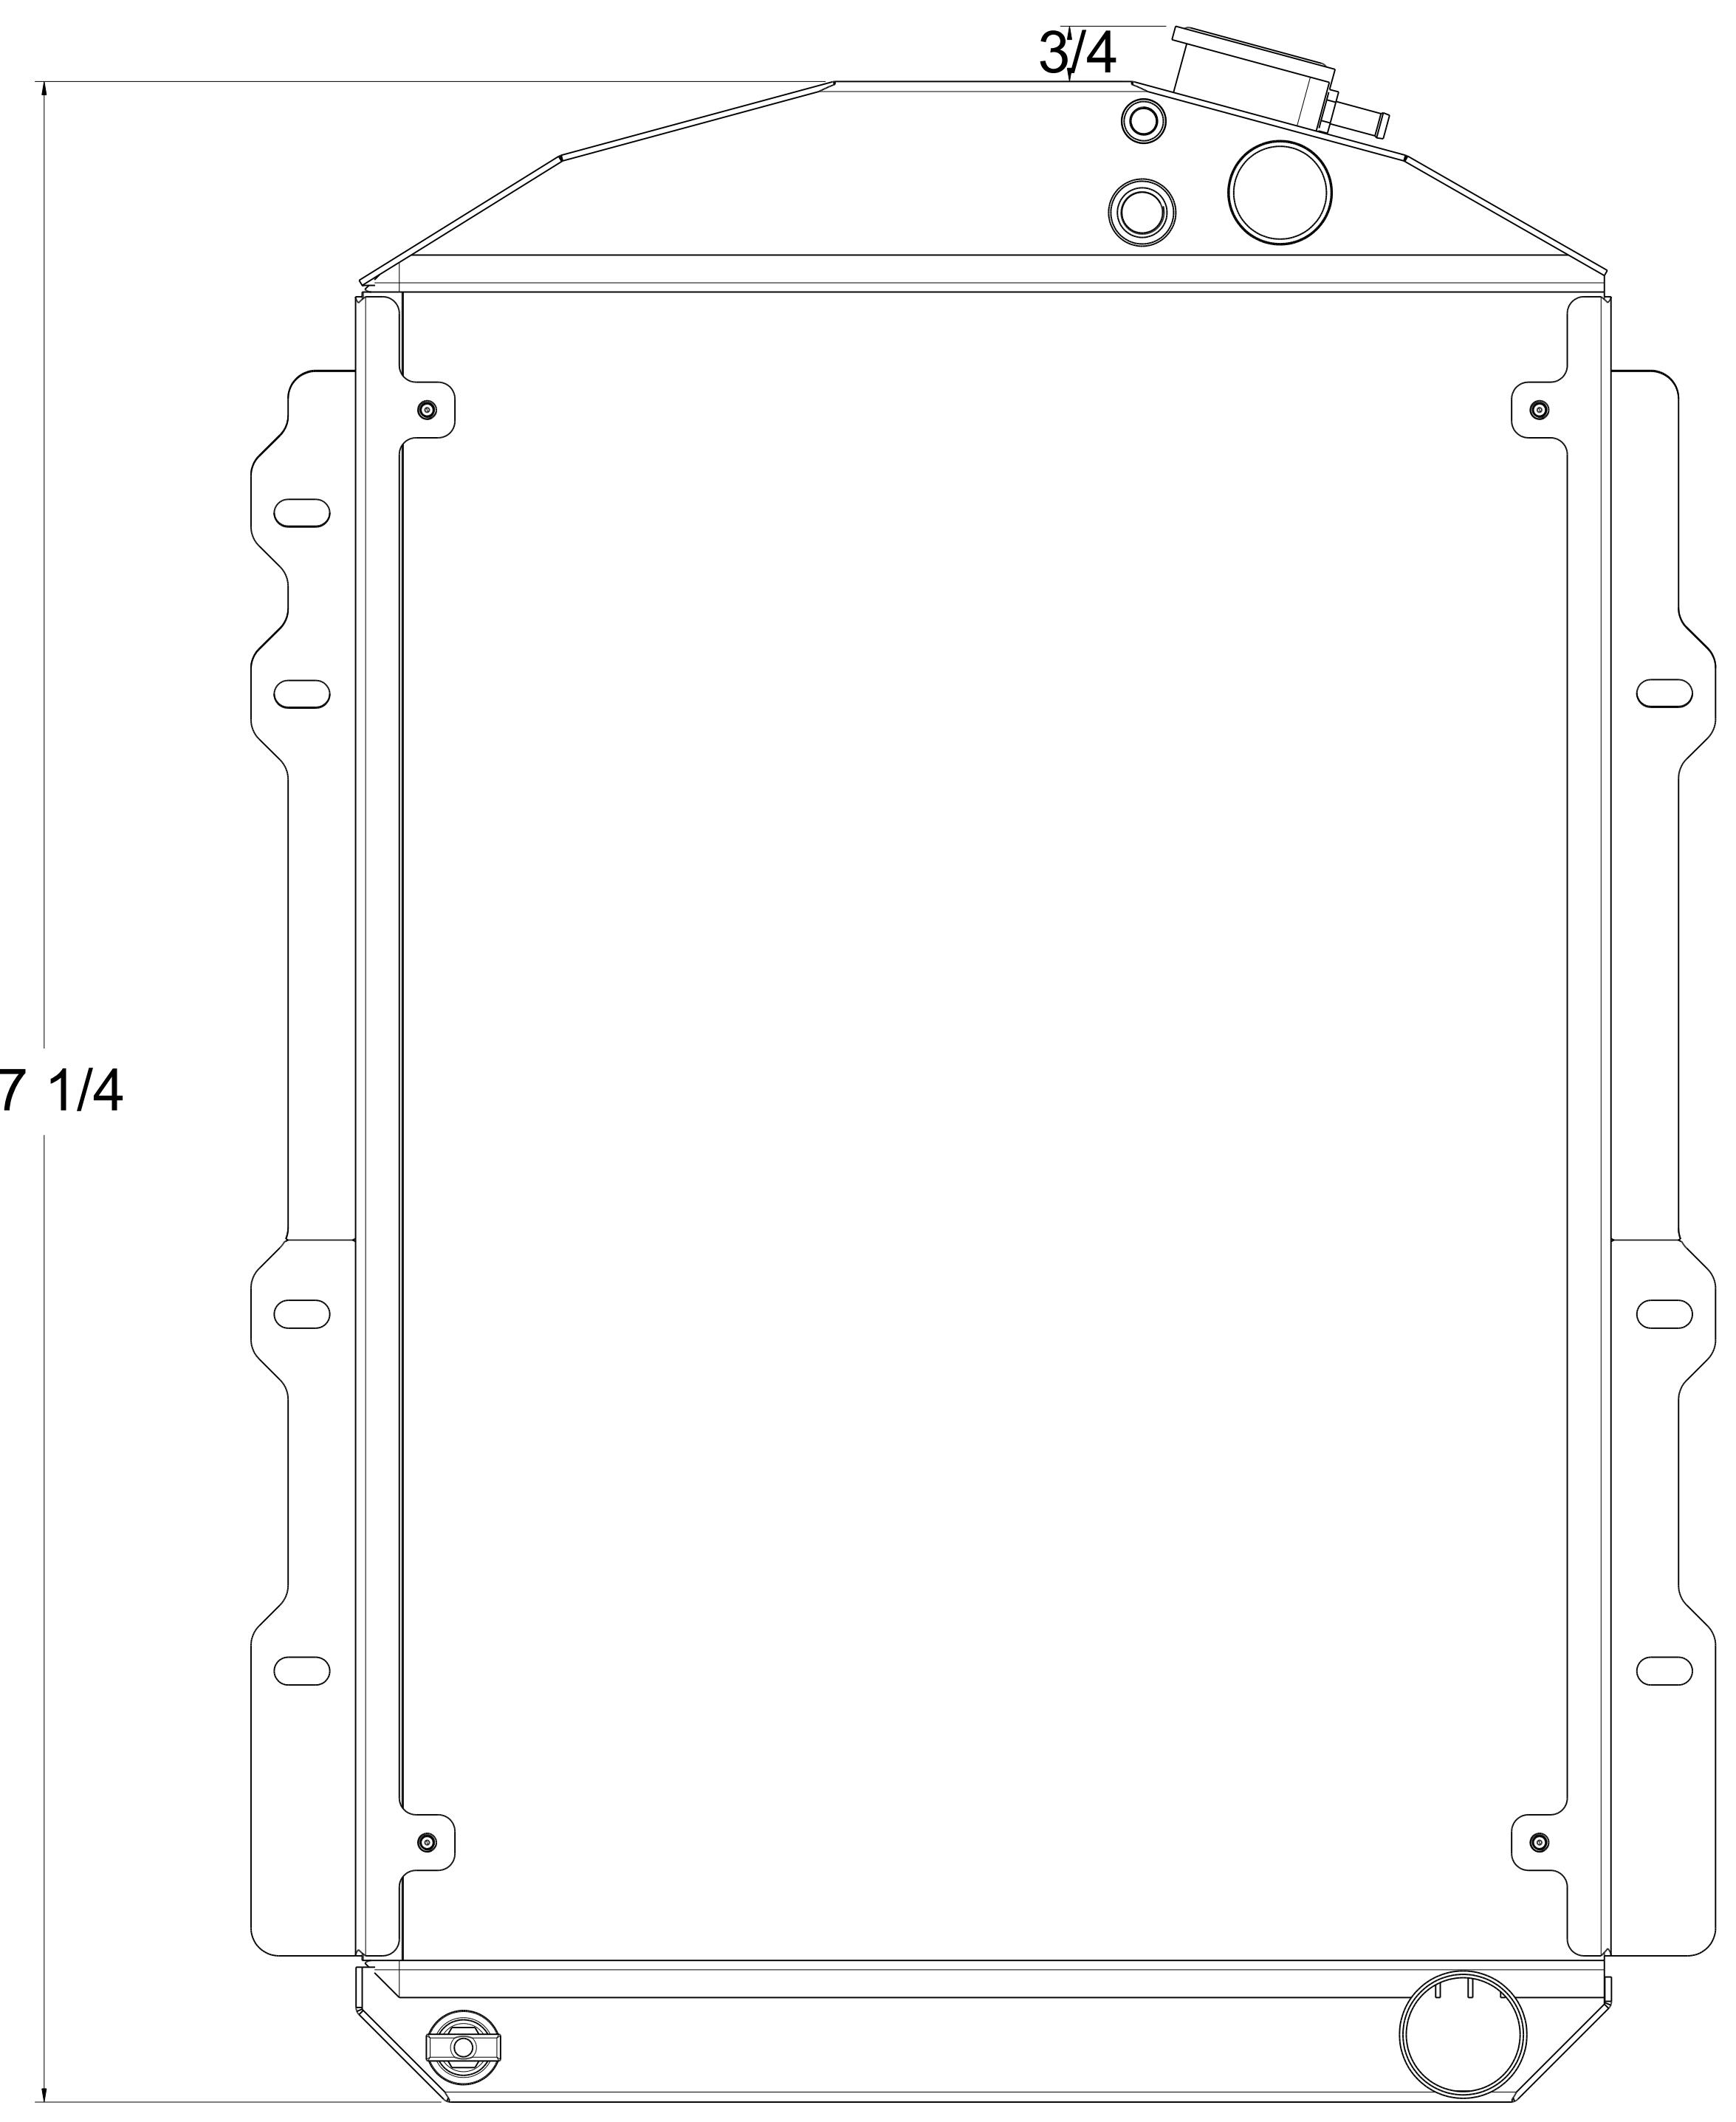

REVISIONS				
ZONE	REV	DESCRIPTION	DATE	APPROVED

SKU #	Transmission	Core Size
1-10502-100LS	Manual	Standard (2 Rows Of 1" Tubes)
1-10502-200LS	Manual	Upgraded (2 Rows Of 1.25" Tubes)

 <p>Wizard cooling Custom Aluminum Radiators</p>	DRAWN SH	DATE 5-10-24	Title: 1-10502-LS Radiator M/T	
	CHECKED		SIZE D	FSCM NO.
	QA		DWG NO.	REV -
	MFG		SCALE 1:1	SHEET
APPROVED				