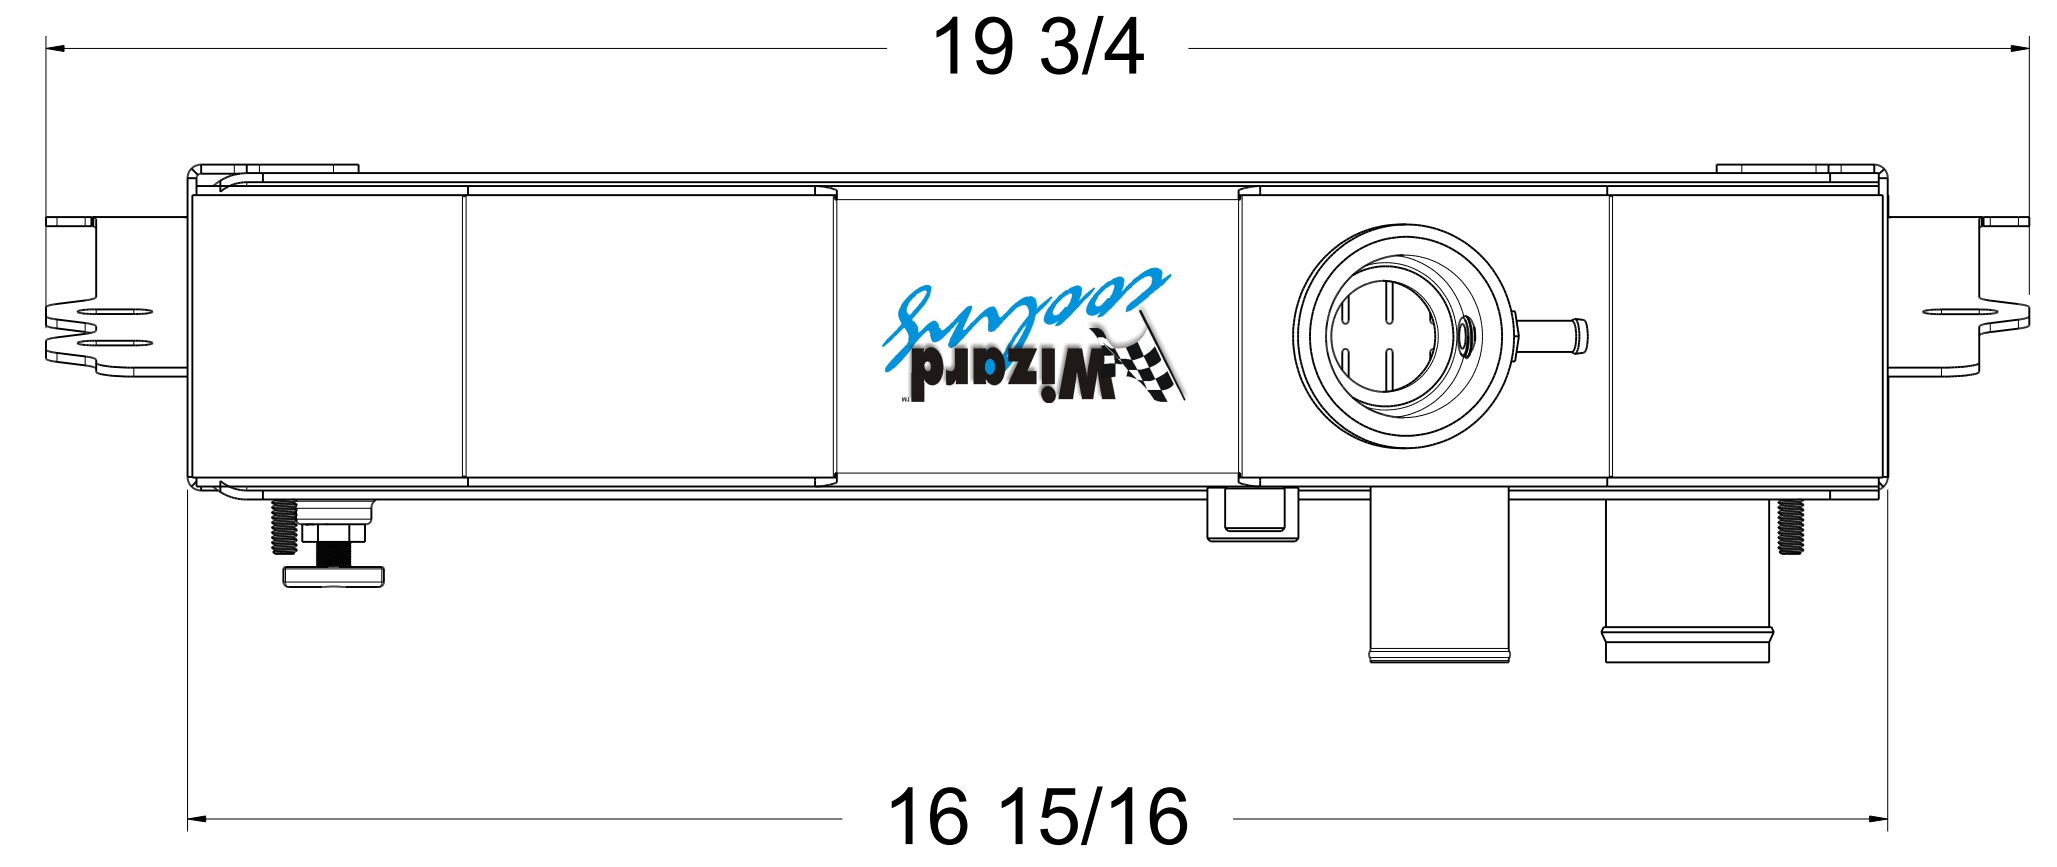

REVISIONS				
ZONE	REV	DESCRIPTION	DATE	APPROVED

SKU #	Transmission	Core Size
1-10502-100LS	Manual	Standard (2 Rows Of 1" Tubes)
1-10502-200LS	Manual	Upgraded (2 Rows Of 1.25" Tubes)

 <p>Wizard cooling Custom Aluminum Radiators</p>	DRAWN SH	DATE 5-10-24	Title: 1-10502-LS Radiator M/T	
	CHECKED		SIZE D	FSCM NO.
	QA		DWG NO.	REV -
	MFG		SCALE 1:1	SHEET
APPROVED				