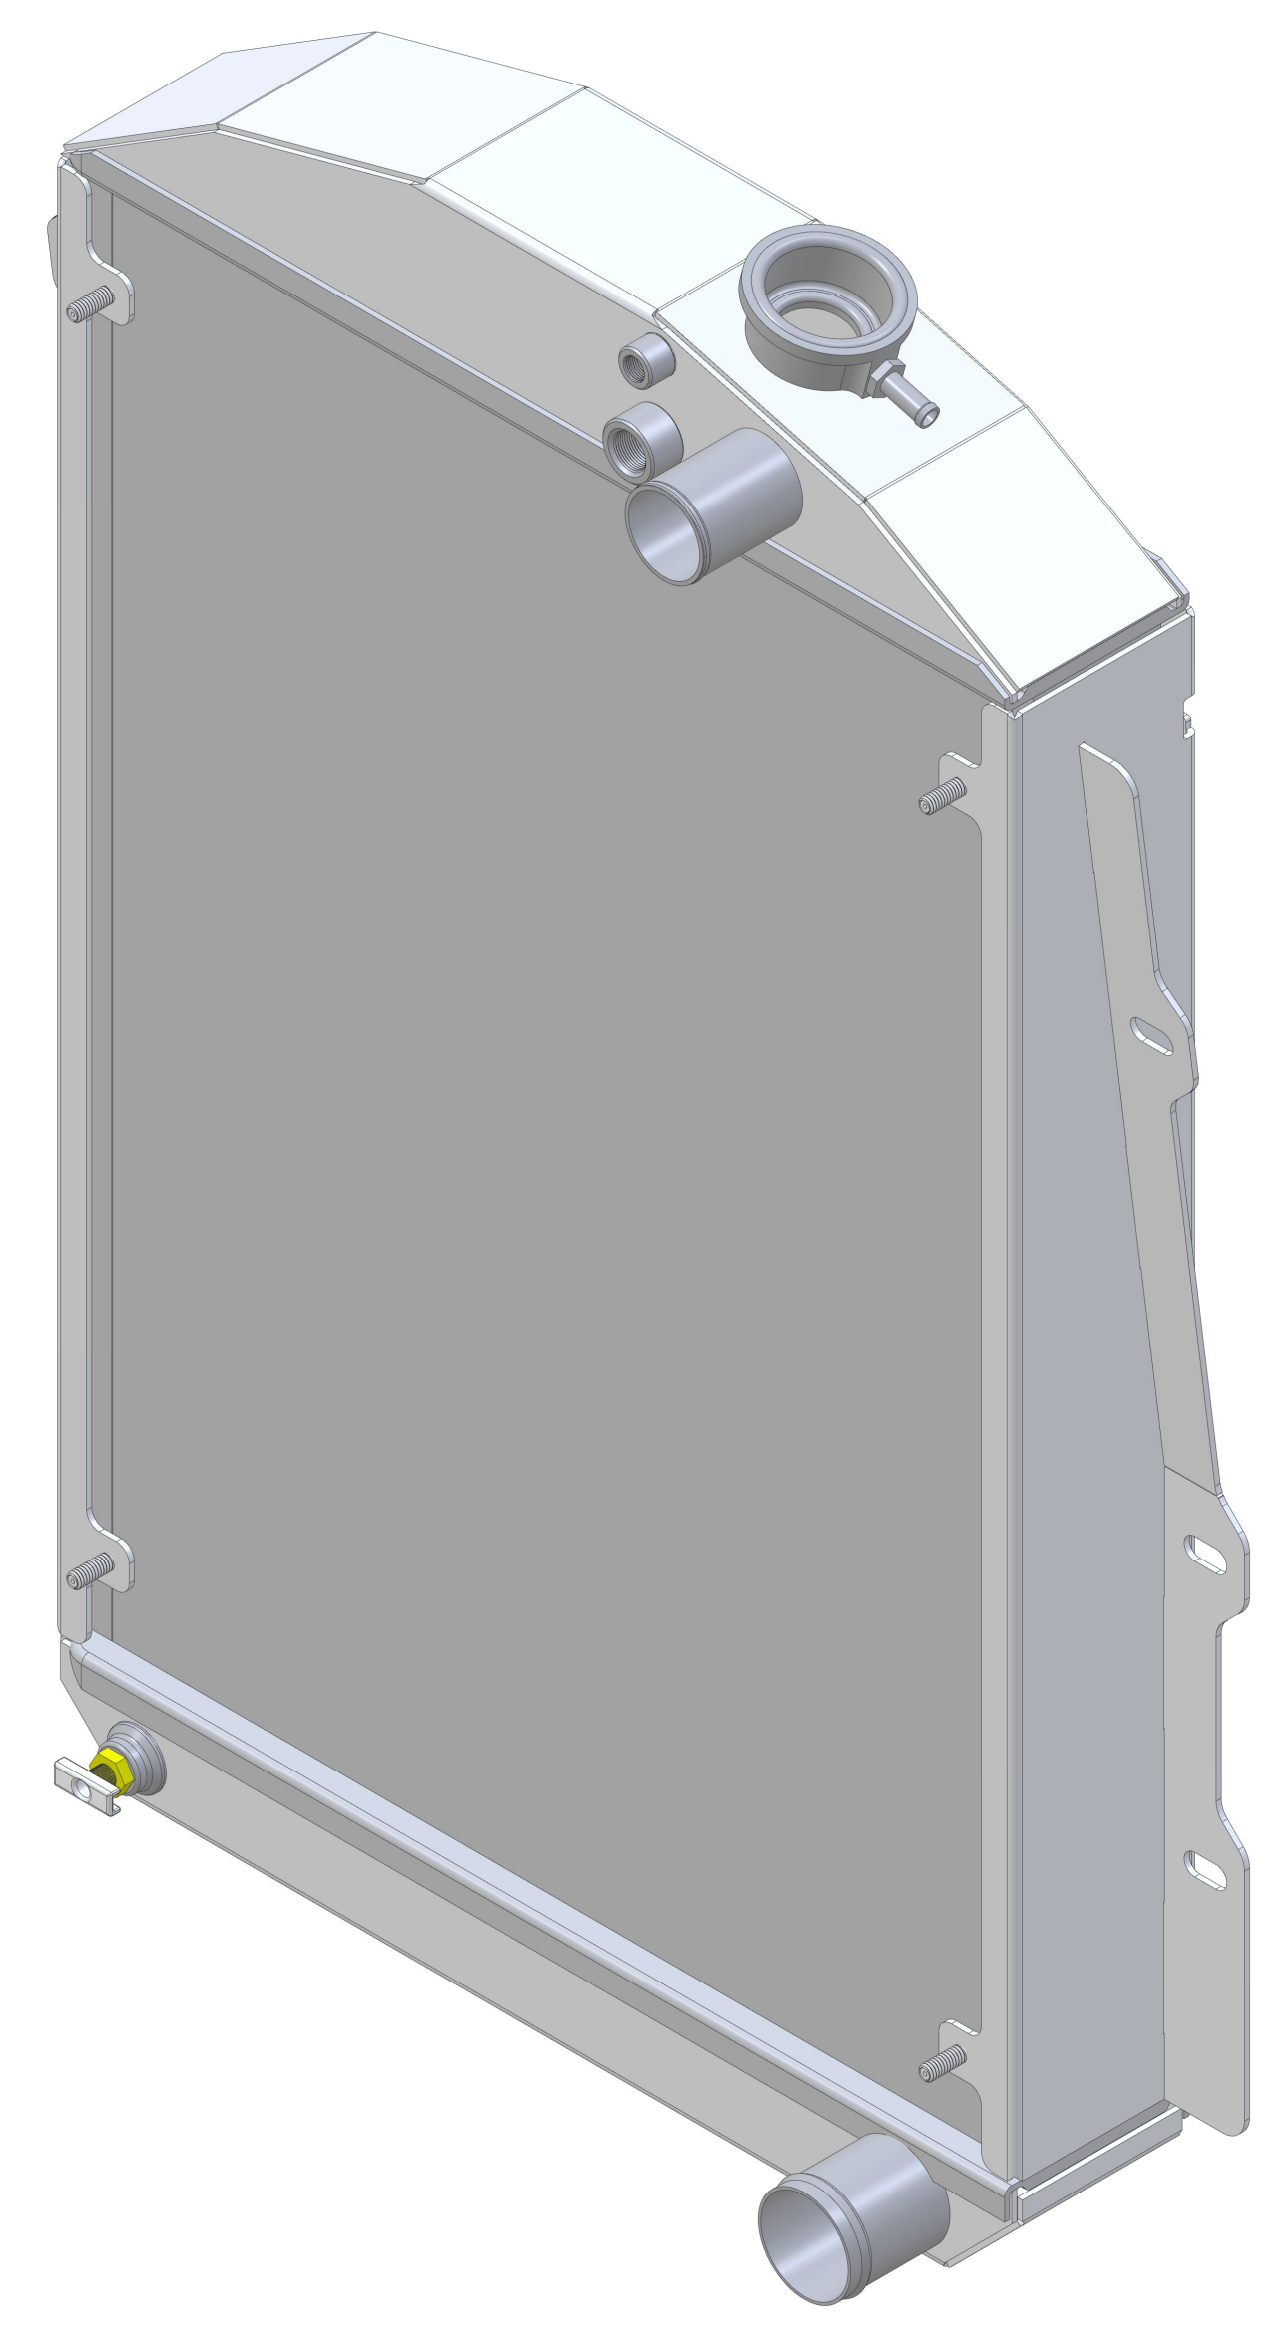

REVISIONS				
ZONE	REV	DESCRIPTION	DATE	APPROVED

SKU #	Transmission	Core Size
1-10502-100LS	Manual	Standard (2 Rows Of 1" Tubes)
1-10502-200LS	Manual	Upgraded (2 Rows Of 1.25" Tubes)

 <p>Wizard cooling Custom Aluminum Radiators</p>	DRAWN SH	DATE 5-10-24	Title: 1-10502-LS Radiator M/T	
	CHECKED		SIZE D	FSCM NO.
	QA		DWG NO.	REV -
	MFG		SCALE 1:1	SHEET
APPROVED				