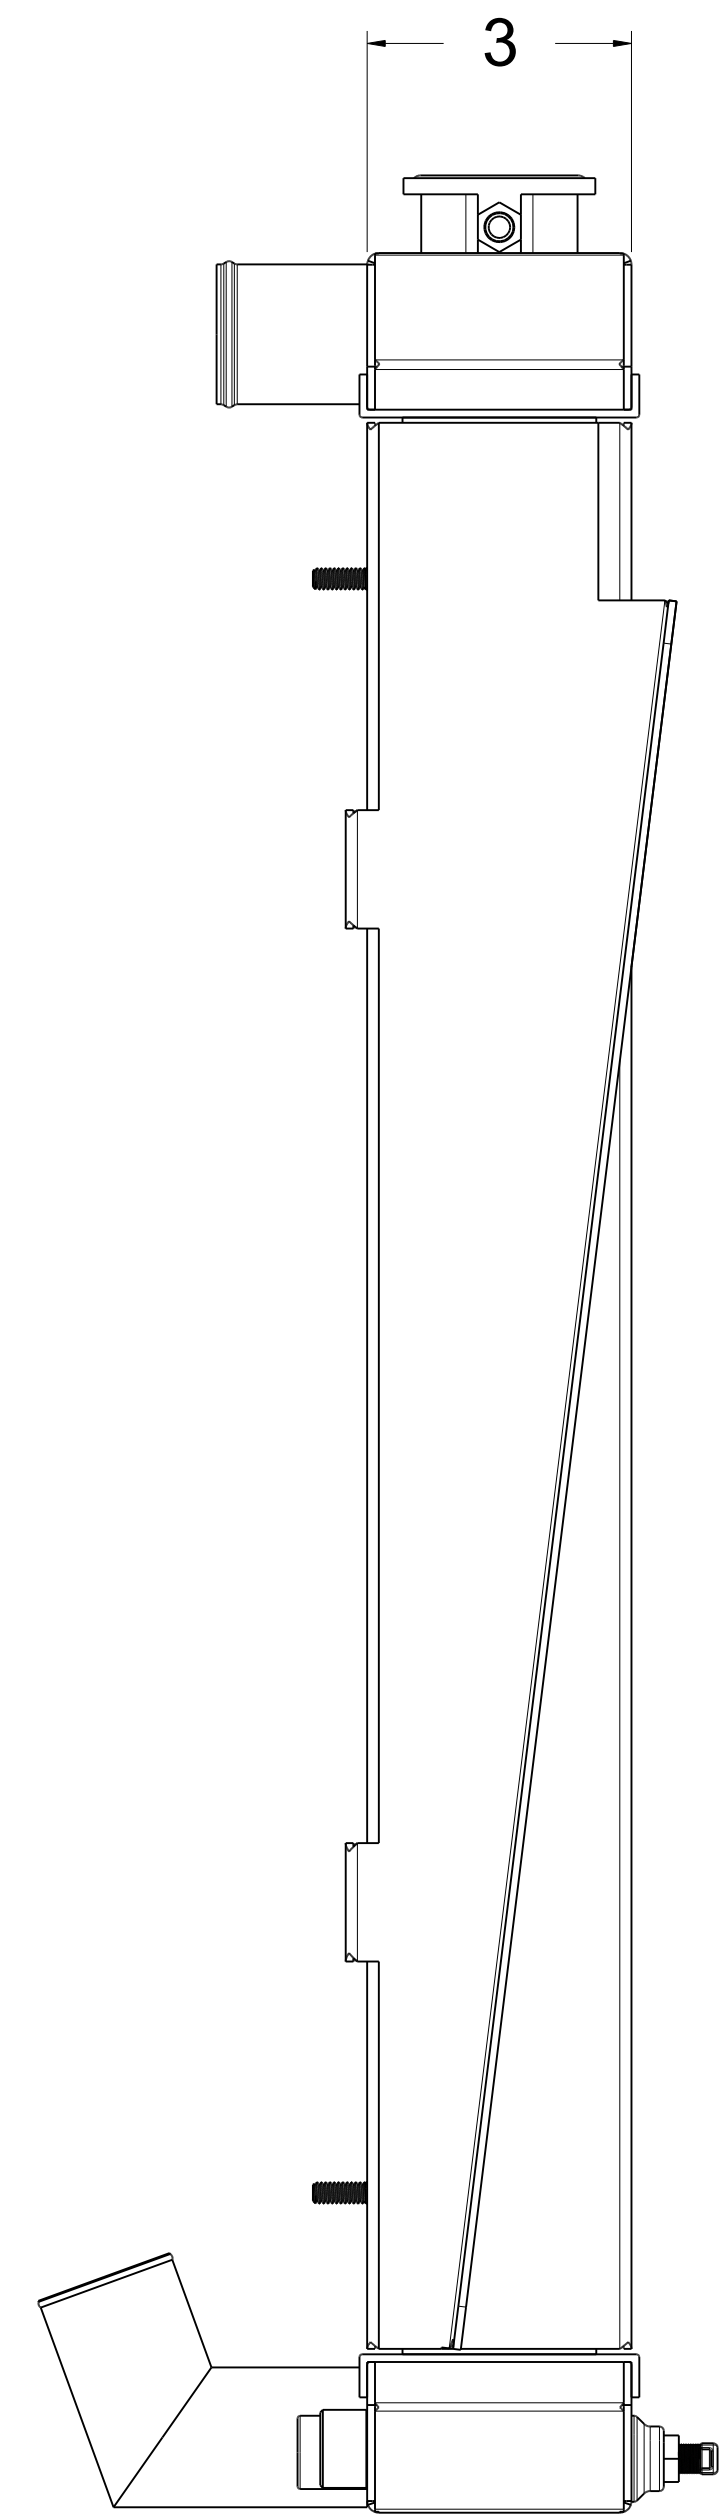

SKU #	Transmission	Core Size
1-10519-110	Automatic	Standard (2 Rows Of 1" Tubes)
1-10519-210	Automatic	Upgraded (2 Rows Of 1.25" Tubes)

www.wizardcooling.com

Contact Us:
716-655-6760

Part Number
1-10519-Radiator