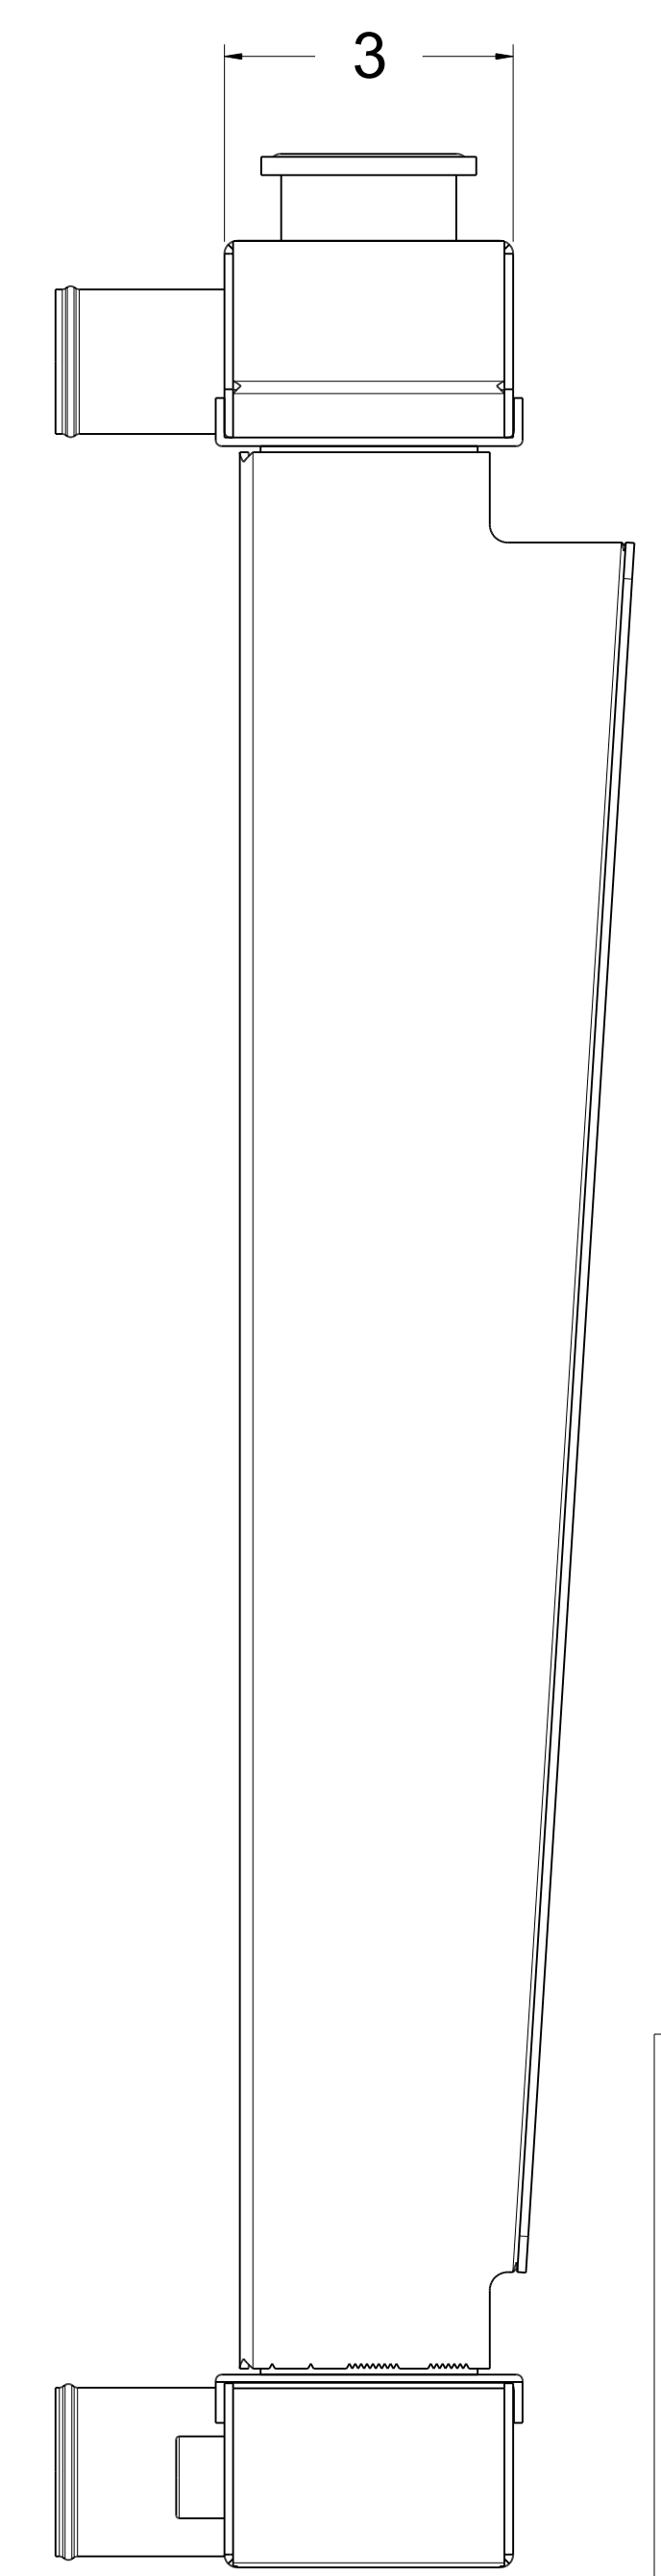

SKU #	Transmission	Core Size
1-40006-110	Automatic	Standard (2 Rows Of 1" Tubes)
1-40006-210	Automatic	Upgraded (2 Rows Of 1.25" Tubes)

Wizard
cooling
 Custom Aluminum Radiators
www.wizardcooling.com

Contact Us:
 716-655-6760

Part Number
1-40006-Radiator