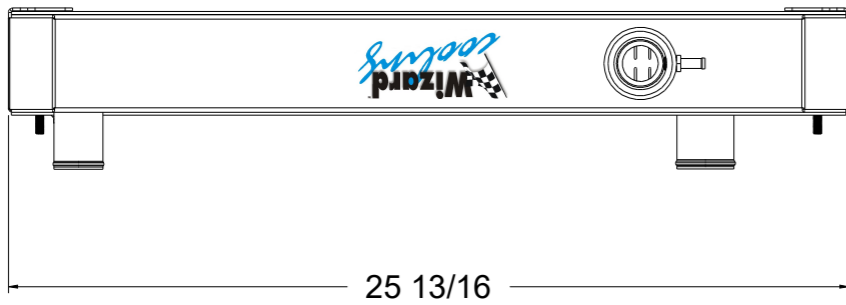

8 7 6 5 4 3 2 1

D

D

SKU #	Transmission	Core Size
1-284-100	Manual	Standard (2 Rows Of 1" Tubes)
1-284-200	Manual	Upgraded (2 Rows Of 1.25" Tubes)

C

C

B

B