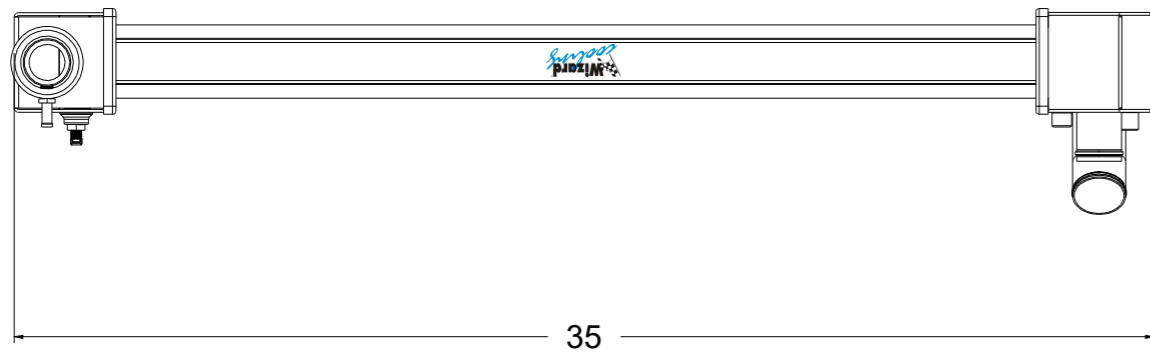

8 7 6 5 4 3 2 1

D

D

SKU #	Transmission	Core Size
1-366-100LS	Manual	Standard (2 Rows Of 1" Tubes)
1-366-200LS	Manual	Upgraded (2 Rows Of 1.25" Tubes)

C

C

B

B