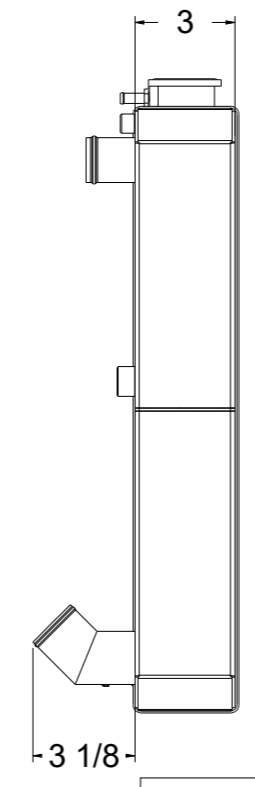

8 7 6 5 4 3 2 1

D

D

SKU #	Transmission	Core Size
1-366-100LS	Manual	Standard (2 Rows Of 1" Tubes)
1-366-200LS	Manual	Upgraded (2 Rows Of 1.25" Tubes)

C

C

B

B