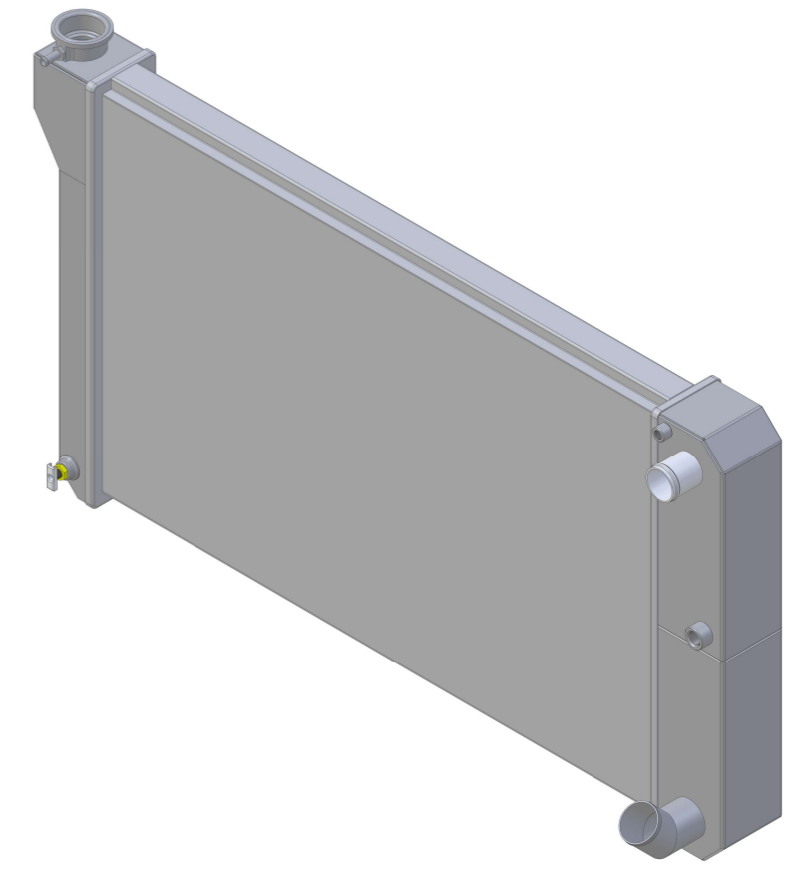

8 7 6 5 4 3 2 1

D

D

SKU #	Transmission	Core Size
1-366-100LS	Manual	Standard (2 Rows Of 1" Tubes)
1-366-200LS	Manual	Upgraded (2 Rows Of 1.25" Tubes)

C

C

B

B