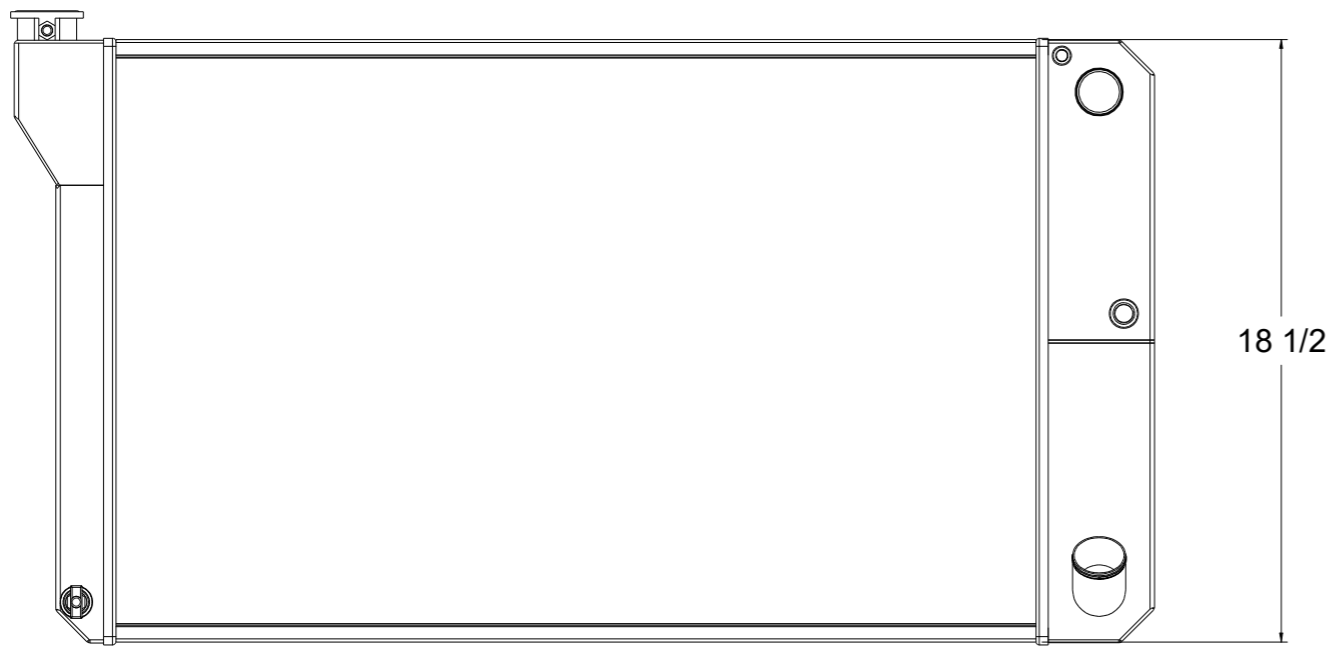

8 7 6 5 4 3 2 1

D

D

SKU #	Transmission	Core Size
1-366-100LS	Manual	Standard (2 Rows Of 1" Tubes)
1-366-200LS	Manual	Upgraded (2 Rows Of 1.25" Tubes)

C

C

B

B