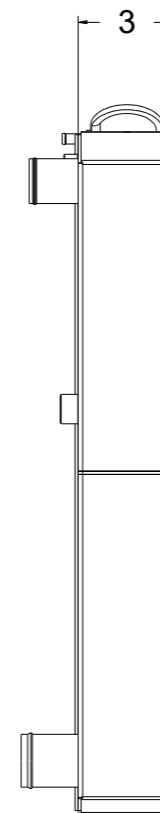

8 7 6 5 4 3 2 1

D

SKU #	Transmission	Core Size
1-716-100LS	Manual	Standard (2 Rows Of 1" Tubes)
1-716-200LS	Manual	Upgraded (2 Rows Of 1.25" Tubes)

D

C

C

B

B

A

A

Contact Us:
716-655-6760

Part Number
1-716LS-Radiator

8 7 6 5 4 3 2 1