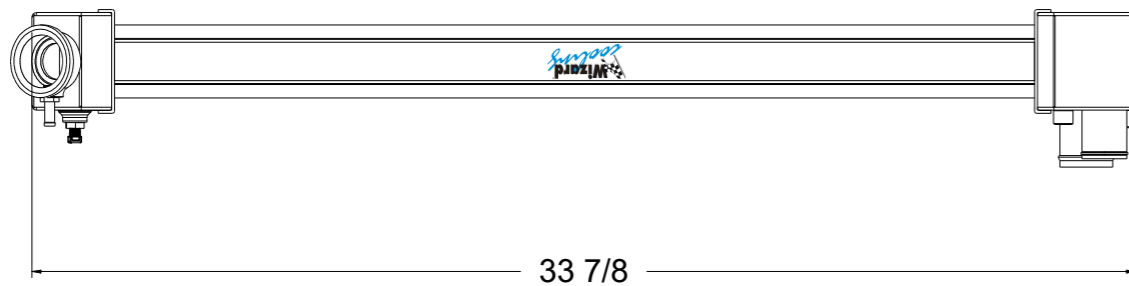

8 7 6 5 4 3 2 1

D

SKU #	Transmission	Core Size
1-716-100LS	Manual	Standard (2 Rows Of 1" Tubes)
1-716-200LS	Manual	Upgraded (2 Rows Of 1.25" Tubes)

D

C

C

B

B