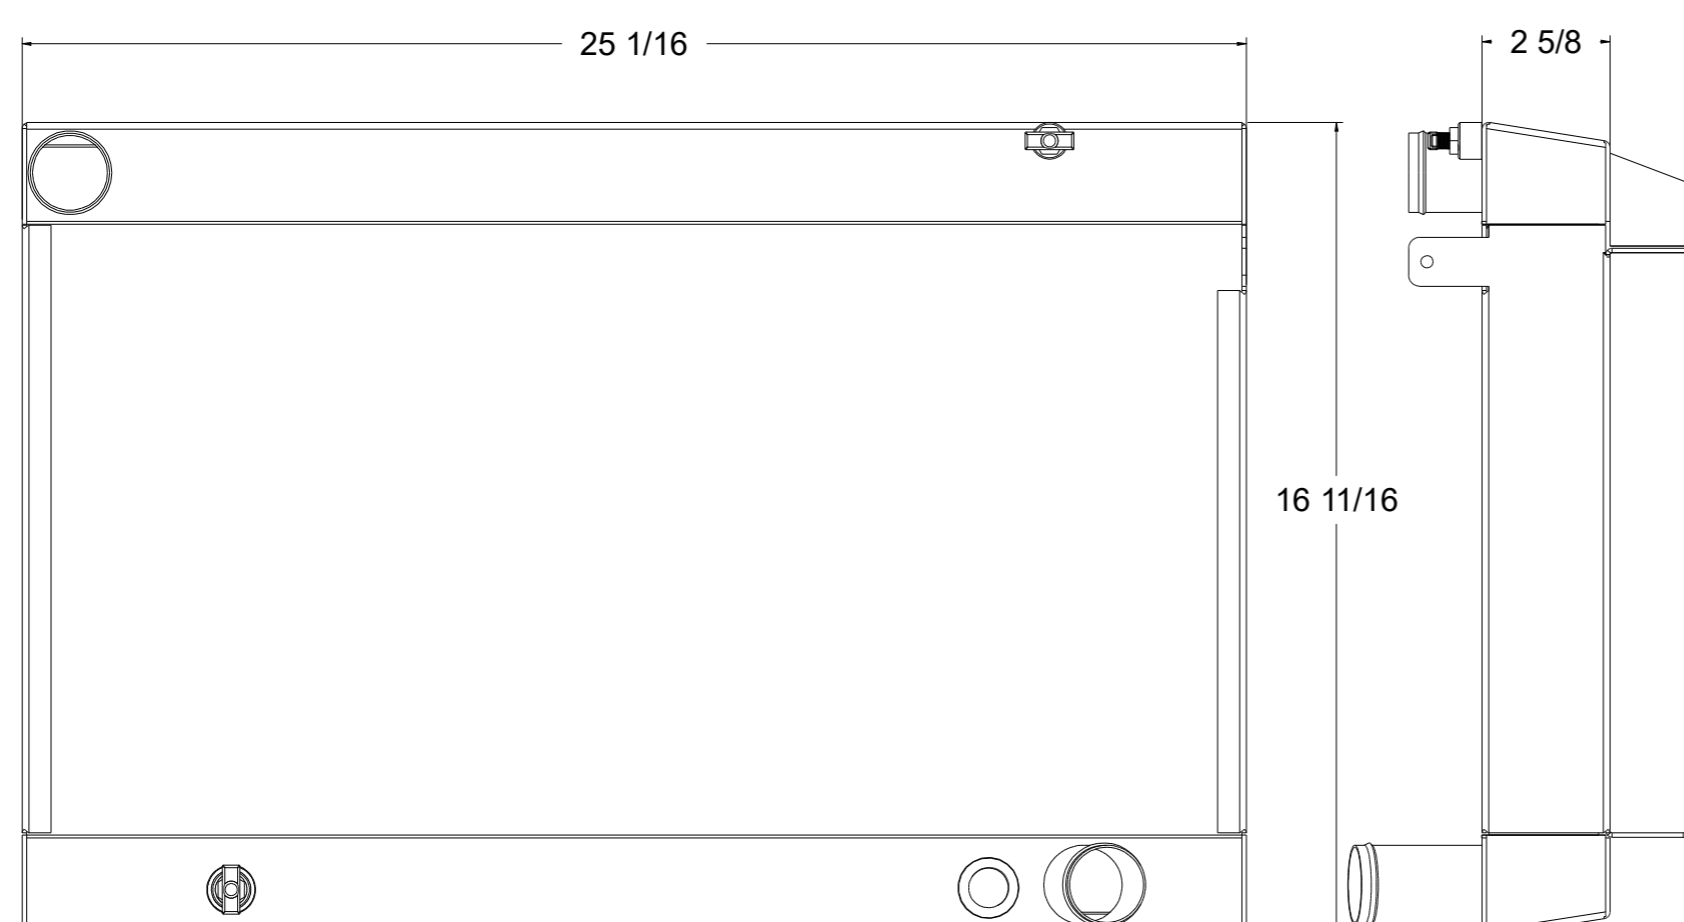

8 7 6 5 4 3 2 1

D

C

B

D

C

B

A

8 7 6 5 4 3 2 1

SKU #	Transmission	Core Size
1-60001-100	Manual	Standard (2 Rows Of 1" Tubes)
1-60001-200	Manual	Upgraded (2 Rows Of 1.25" Tubes)

www.wizardcooling.com

Contact Us:
716-655-6760

Part Number
1-60001-Radiator

A