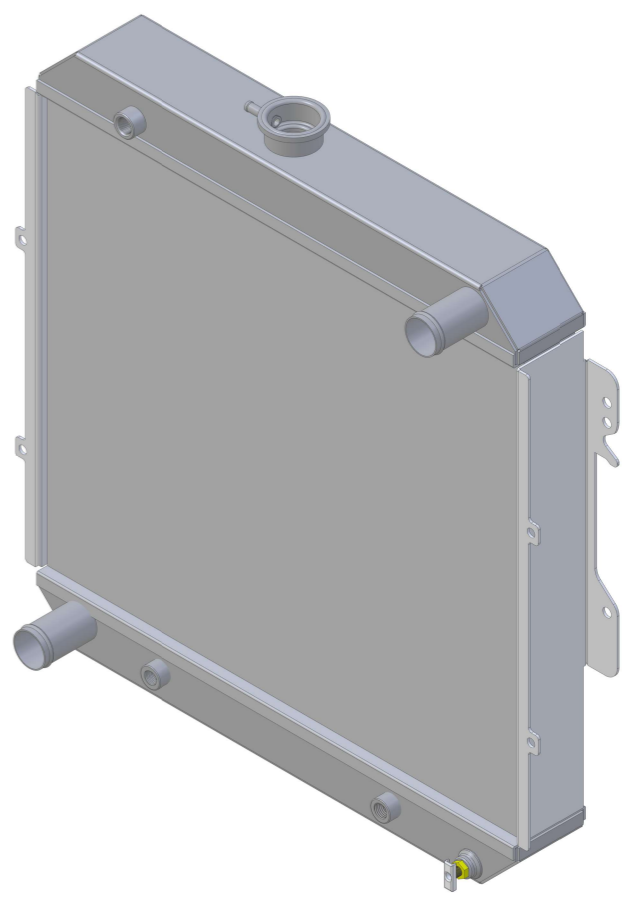

8 7 6 5 4 3 2 1

D

SKU #	Transmission	Core Size
1-182-100	Manual	Standard (2 Rows Of 1" Tubes)
1-182-200	Manual	Upgraded (2 Rows Of 1.25" Tubes)

C

B

A

8 7 6 5 4 3 2 1

Wizard
cooling
Custom Aluminum Radiators
www.wizardcooling.com

Contact Us:
716-655-6760

Part Number
1-182-Radiator

D

C

B

A