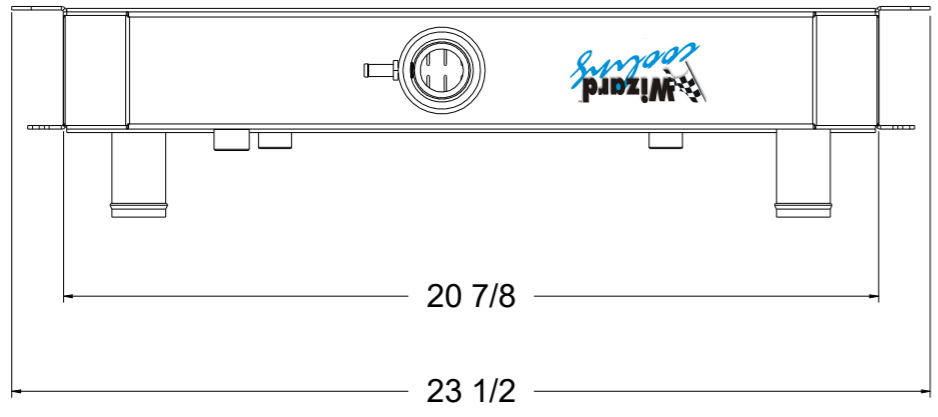

8 7 6 5 4 3 2 1

D

SKU #	Transmission	Core Size
1-182-100	Manual	Standard (2 Rows Of 1" Tubes)
1-182-200	Manual	Upgraded (2 Rows Of 1.25" Tubes)

C

B

A

8 7 6 5 4 3 2 1

Wizard
cooling
Custom Aluminum Radiators
www.wizardcooling.com