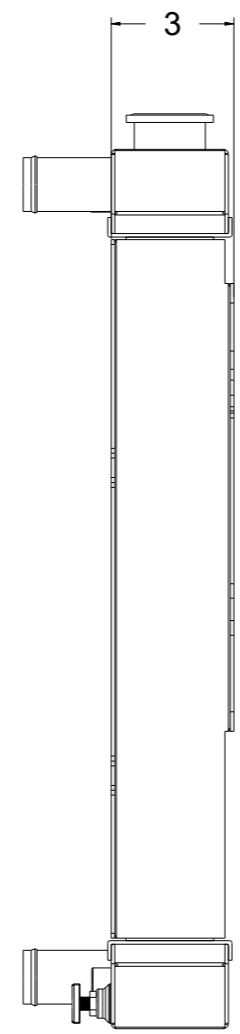

8 7 6 5 4 3 2 1

D

SKU #	Transmission	Core Size
1-182-100	Manual	Standard (2 Rows Of 1" Tubes)
1-182-200	Manual	Upgraded (2 Rows Of 1.25" Tubes)

C

B

A

8 7 6 5 4 3 2 1

Wizard
cooling
Custom Aluminum Radiators
www.wizardcooling.com

Contact Us:
716-655-6760

Part Number
1-182-Radiator

D

C

B

A