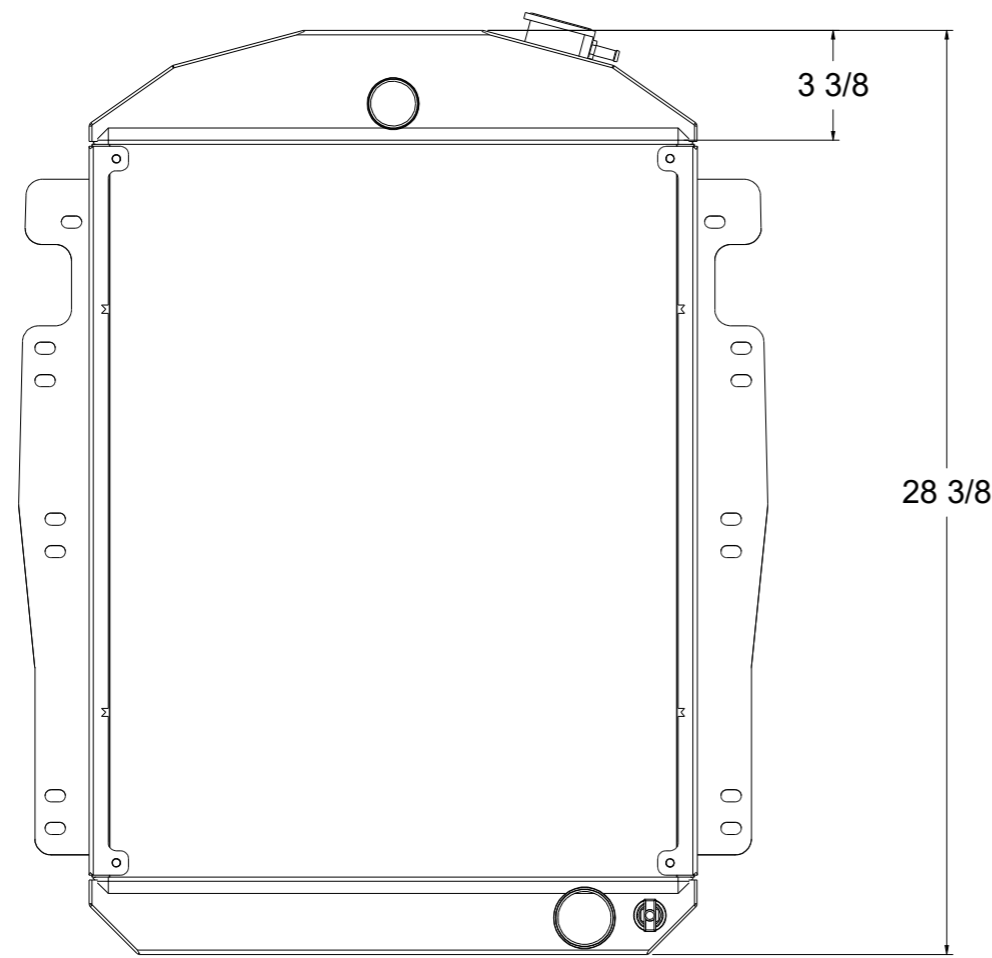

8 7 6 5 4 3 2 1

SKU #	Transmission	Core Size
1-80516-100	Manual	Standard (2 Rows Of 1" Tubes)
1-80516-200	Manual	Upgraded (2 Rows Of 1.25" Tubes)

Contact Us:  
716-655-6760

Part Number  
**1-80516-Radiator**

8 7 6 5 4 3 2 1