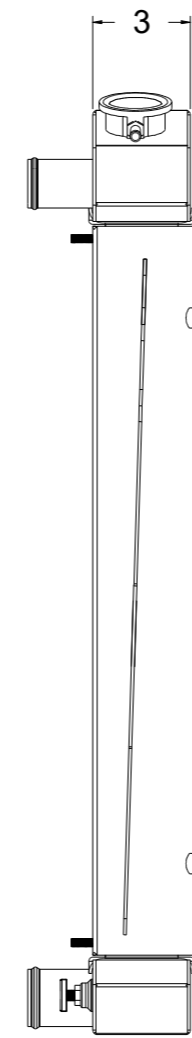

8 7 6 5 4 3 2 1

SKU #	Transmission	Core Size
1-80516-100	Manual	Standard (2 Rows Of 1" Tubes)
1-80516-200	Manual	Upgraded (2 Rows Of 1.25" Tubes)

Contact Us:  
716-655-6760

Part Number  
**1-80516-Radiator**

8 7 6 5 4 3 2 1