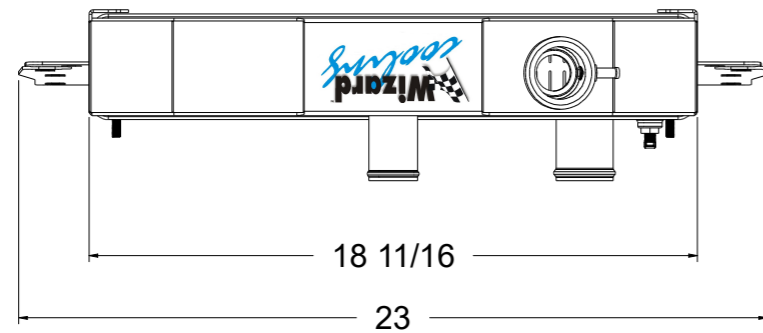

8 7 6 5 4 3 2 1

SKU #	Transmission	Core Size
1-80516-100	Manual	Standard (2 Rows Of 1" Tubes)
1-80516-200	Manual	Upgraded (2 Rows Of 1.25" Tubes)

Contact Us:  
716-655-6760

Part Number  
**1-80516-Radiator**