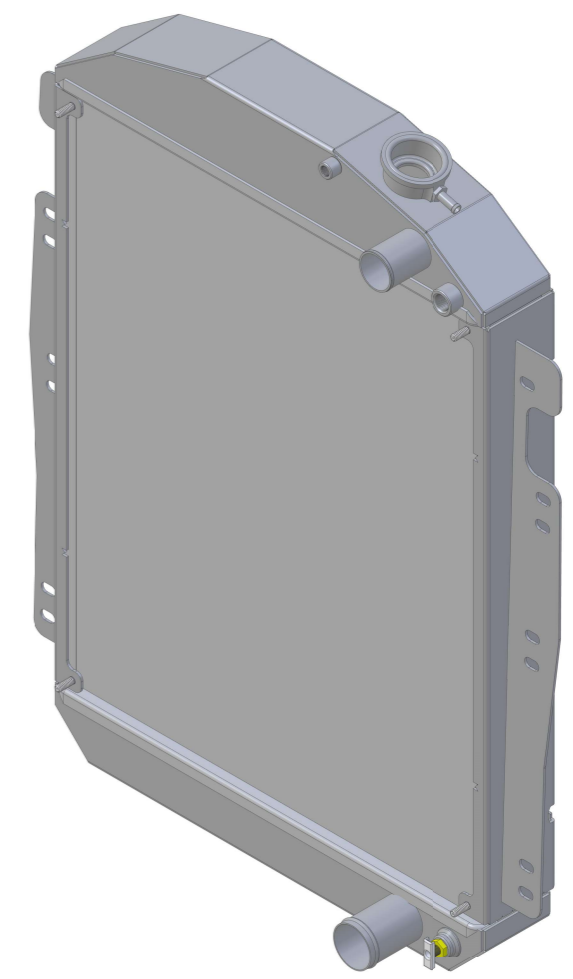

SKU #	Transmission	Core Size
1-80516-100LS	Manual	Standard (2 Rows Of 1" Tubes)
1-80516-200LS	Manual	Upgraded (2 Rows Of 1.25" Tubes)

Wizard
cooling
 Custom Aluminum Radiators
www.wizardcooling.com

Contact Us:
716-655-6760

Part Number
1-80516LS-Radiator