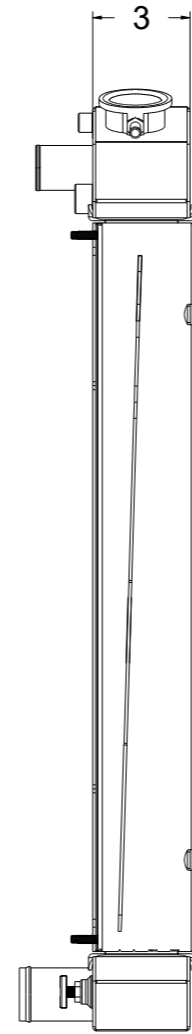

SKU #	Transmission	Core Size
1-80516-100LS	Manual	Standard (2 Rows Of 1" Tubes)
1-80516-200LS	Manual	Upgraded (2 Rows Of 1.25" Tubes)

Wizard
cooling
 Custom Aluminum Radiators
www.wizardcooling.com

Contact Us:
716-655-6760

Part Number
1-80516LS-Radiator