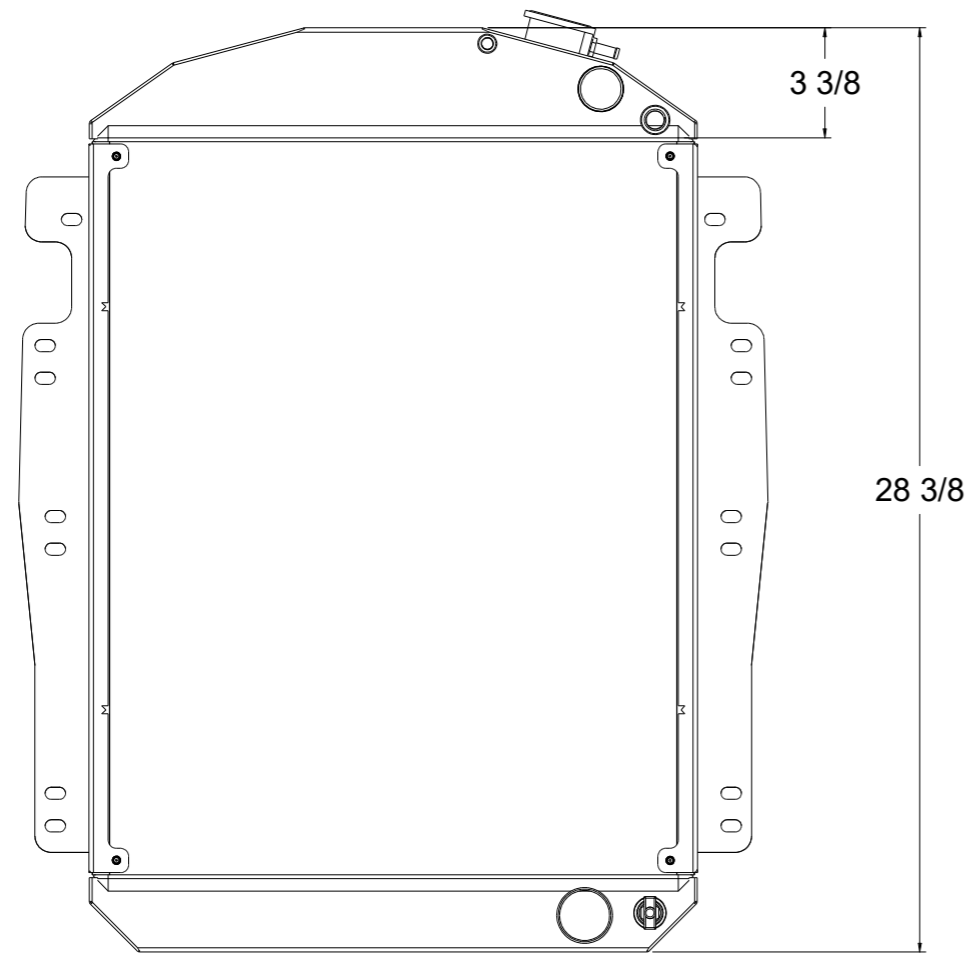

SKU #	Transmission	Core Size
1-80516-100LS	Manual	Standard (2 Rows Of 1" Tubes)
1-80516-200LS	Manual	Upgraded (2 Rows Of 1.25" Tubes)

Wizard
cooling
 Custom Aluminum Radiators
www.wizardcooling.com

Contact Us:
716-655-6760

Part Number
1-80516LS-Radiator