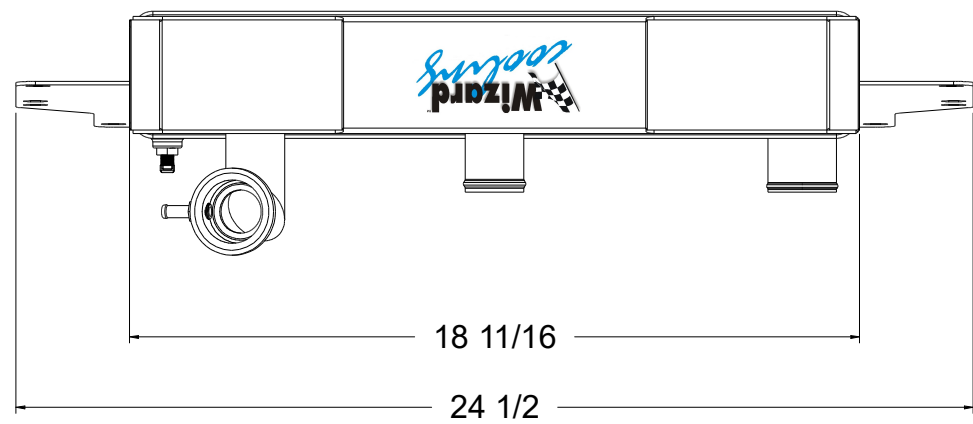

SKU #	Transmission	Core Size
1-92001-100	Manual	Standard (2 Rows Of 1" Tubes)
1-92001-200	Manual	Upgraded (2 Rows Of 1.25" Tubes)

  
**Wizard**  
*cooling*  
 Custom Aluminum Radiators  
[www.wizardcooling.com](http://www.wizardcooling.com)