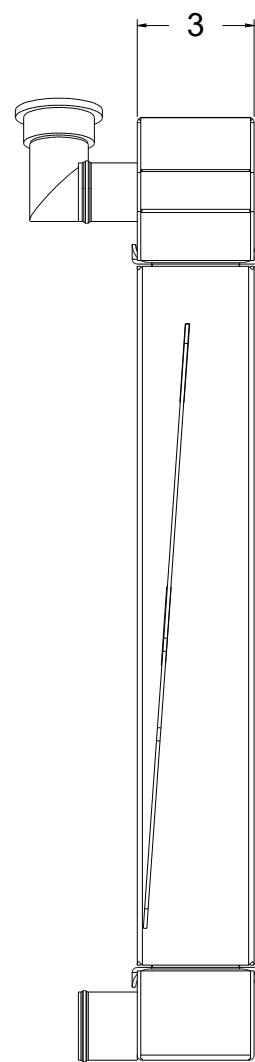

SKU #	Transmission	Core Size
1-92001-100	Manual	Standard (2 Rows Of 1" Tubes)
1-92001-200	Manual	Upgraded (2 Rows Of 1.25" Tubes)

  
**Wizard**  
*cooling*  
 Custom Aluminum Radiators  
[www.wizardcooling.com](http://www.wizardcooling.com)