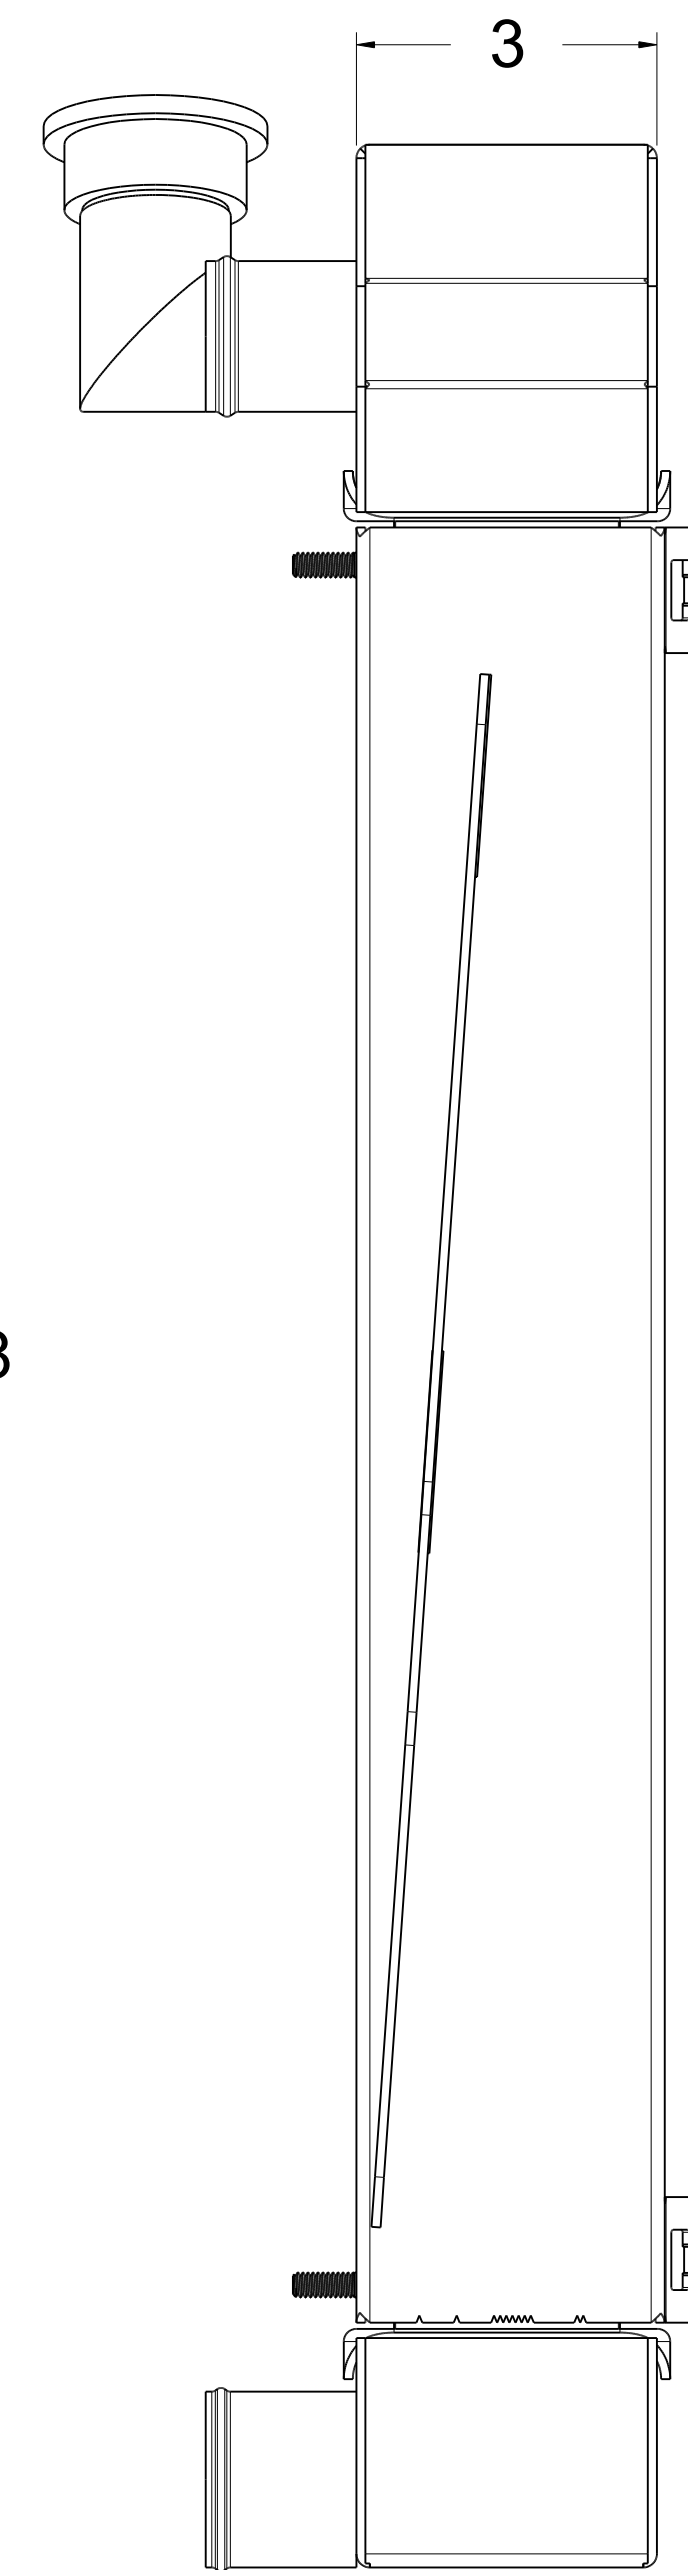

SKU #	Transmission	Core Size
1-92001-110	Automatic	Standard (2 Rows Of 1" Tubes)
1-92001-210	Automatic	Upgraded (2 Rows Of 1.25" Tubes)

www.wizardcooling.com

Contact Us:
716-655-6760

Part Number
1-92001-Radiator