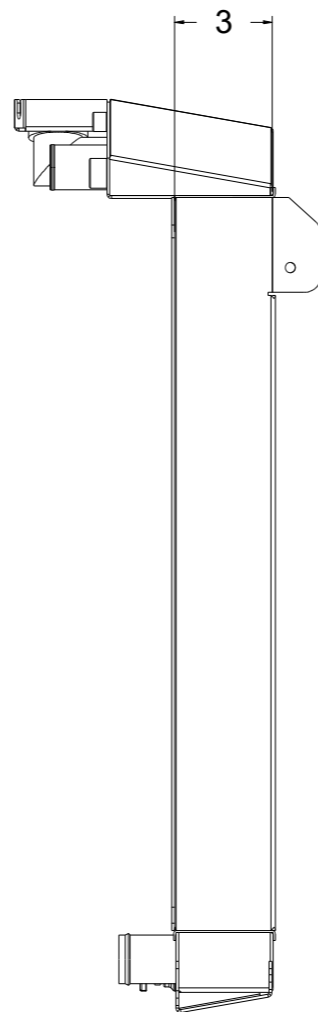

8 7 6 5 4 3 2 1

D

SKU #	Transmission	Core Size
1-98481-100LS	Manual	Standard (2 Rows Of 1" Tubes)
1-98481-200LS	Manual	Upgraded (2 Rows Of 1.25" Tubes)

D

C

C

B

B