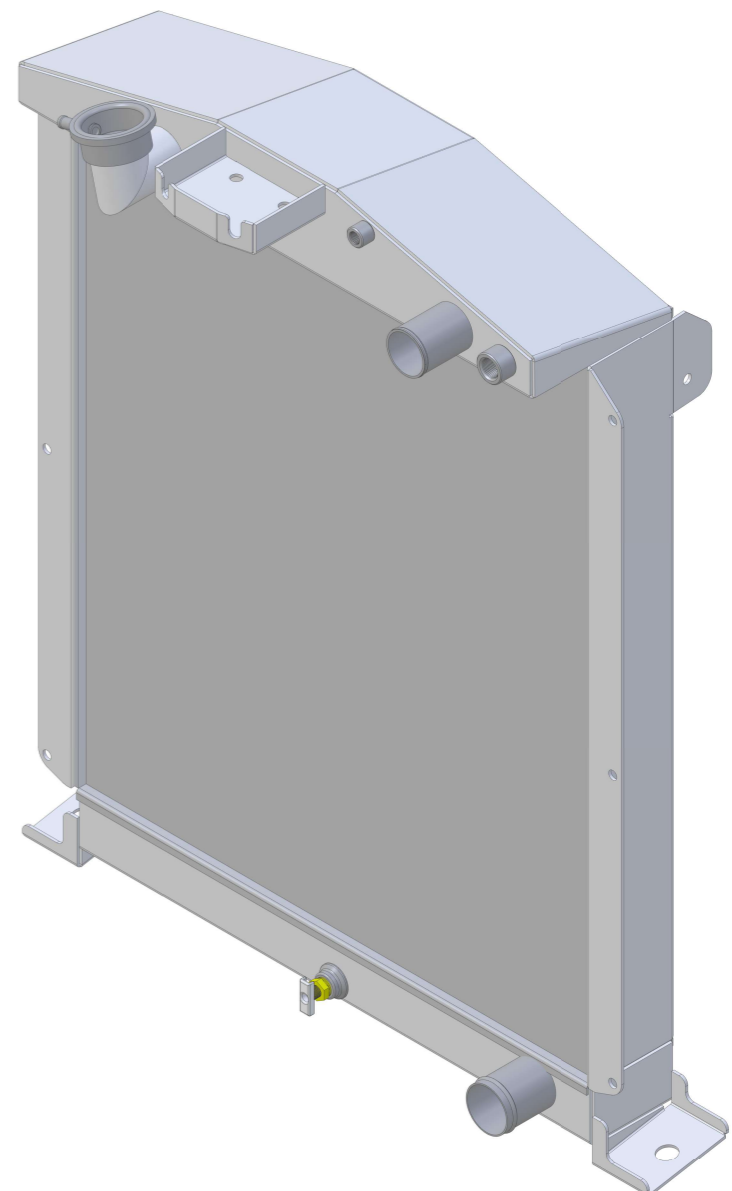

A

Wizard
cooling
Custom Aluminum Radiators
www.wizardcooling.com

Contact Us:
716-655-6760

Part Number
1-98481LS-Radiator

8 7 6 5 4 3 2 1