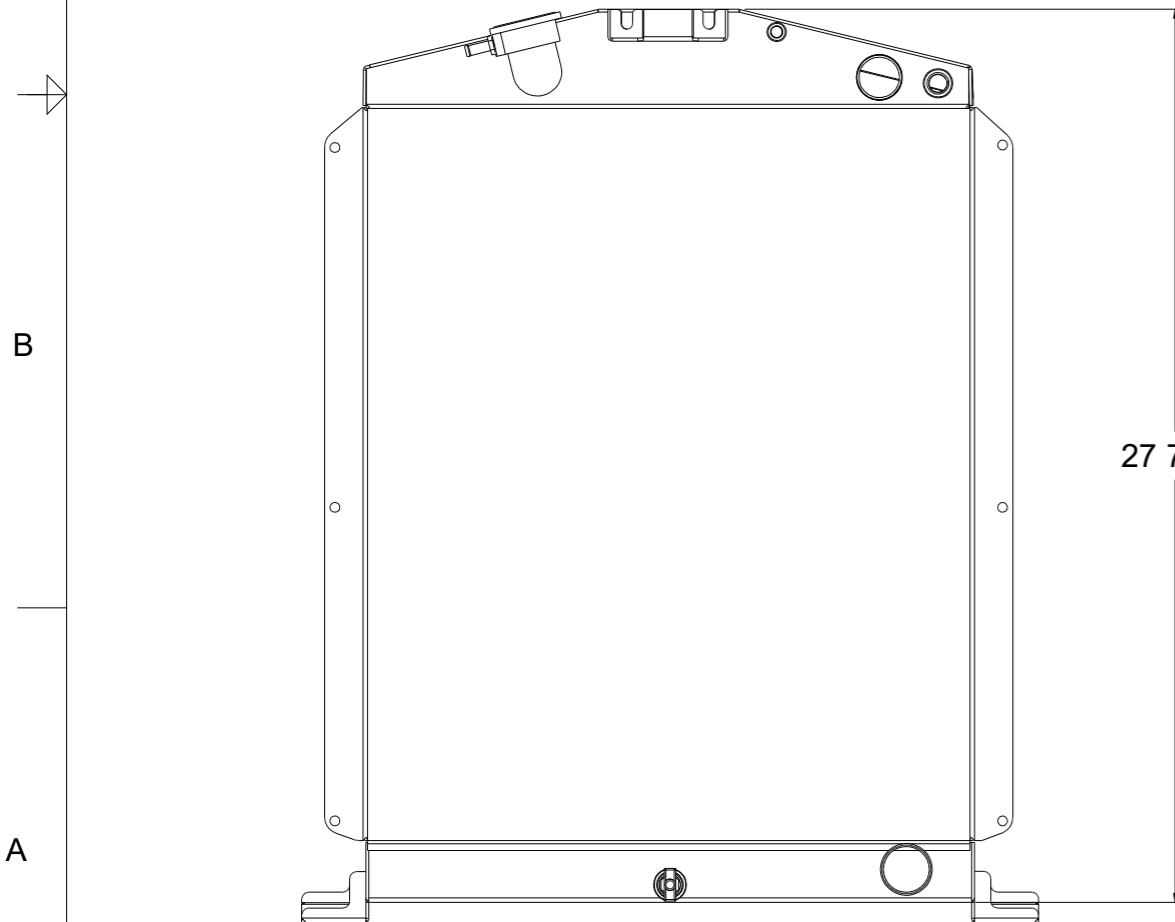

8 7 6 5 4 3 2 1

D

SKU #	Transmission	Core Size
1-98481-100LS	Manual	Standard (2 Rows Of 1" Tubes)
1-98481-200LS	Manual	Upgraded (2 Rows Of 1.25" Tubes)

D

C

C

B

B