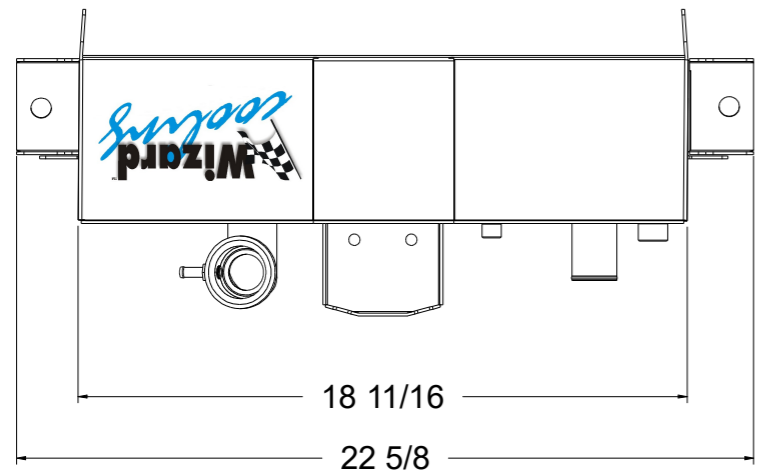

8 7 6 5 4 3 2 1

D

SKU #	Transmission	Core Size
1-98481-100LS	Manual	Standard (2 Rows Of 1" Tubes)
1-98481-200LS	Manual	Upgraded (2 Rows Of 1.25" Tubes)

D

C

C

B

B