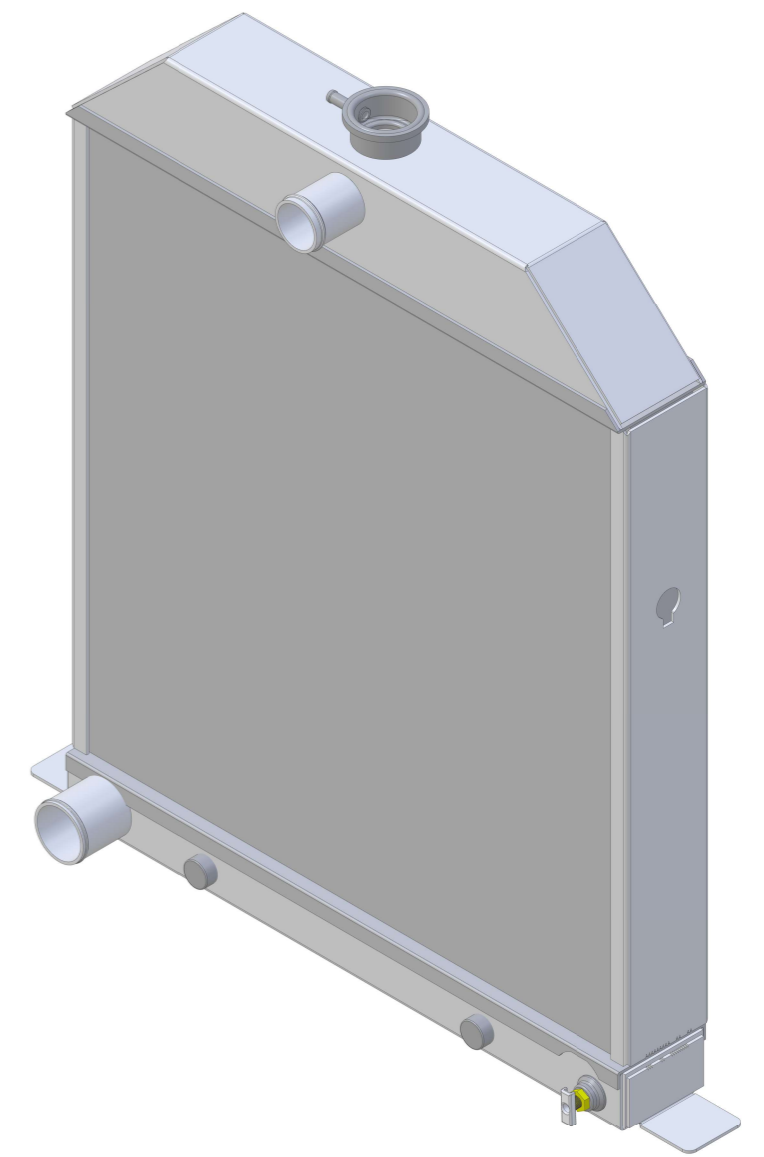

8 7 6 5 4 3 2 1

D

C

B

A

SKU #	Transmission	Core Size
1-98486-110	Automatic	Standard (2 Rows Of 1" Tubes)
1-98486-210	Automatic	Upgraded (2 Rows Of 1.25" Tubes)

**Wizard**  
*cooling*  
Custom Aluminum Radiators  
[www.wizardcooling.com](http://www.wizardcooling.com)