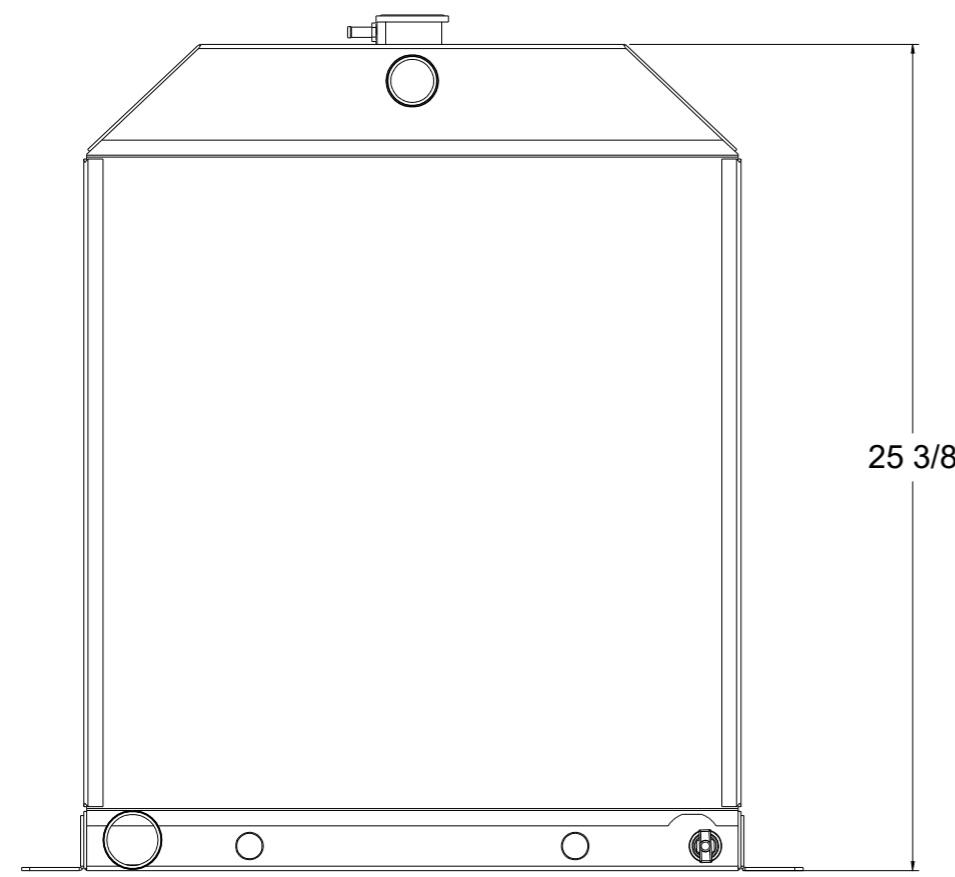

8 7 6 5 4 3 2 1

D

C

B

A

SKU #	Transmission	Core Size
1-98486-110	Automatic	Standard (2 Rows Of 1" Tubes)
1-98486-210	Automatic	Upgraded (2 Rows Of 1.25" Tubes)

**Wizard**  
*cooling*  
Custom Aluminum Radiators  
[www.wizardcooling.com](http://www.wizardcooling.com)