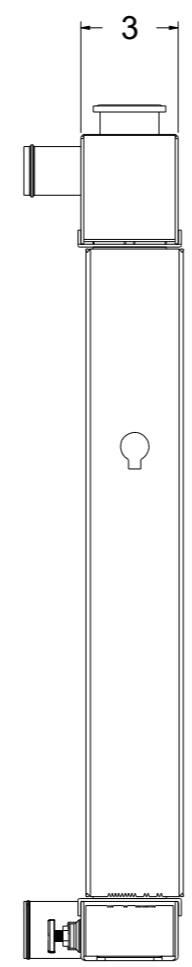

8 7 6 5 4 3 2 1

D

C

B

A

SKU #	Transmission	Core Size
1-98486-110	Automatic	Standard (2 Rows Of 1" Tubes)
1-98486-210	Automatic	Upgraded (2 Rows Of 1.25" Tubes)

**Wizard**  
*cooling*  
Custom Aluminum Radiators  
[www.wizardcooling.com](http://www.wizardcooling.com)

Contact Us:  
716-655-6760

Part Number  
**1-98486-Radiator**

8 7 6 5 4 3 2 1

D

C

B

A