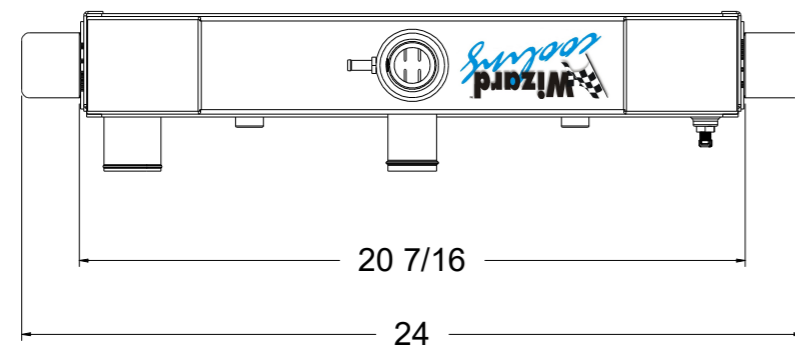

8 7 6 5 4 3 2 1

D

C

B

A

SKU #	Transmission	Core Size
1-98486-110	Automatic	Standard (2 Rows Of 1" Tubes)
1-98486-210	Automatic	Upgraded (2 Rows Of 1.25" Tubes)

**Wizard**  
*cooling*  
Custom Aluminum Radiators  
[www.wizardcooling.com](http://www.wizardcooling.com)