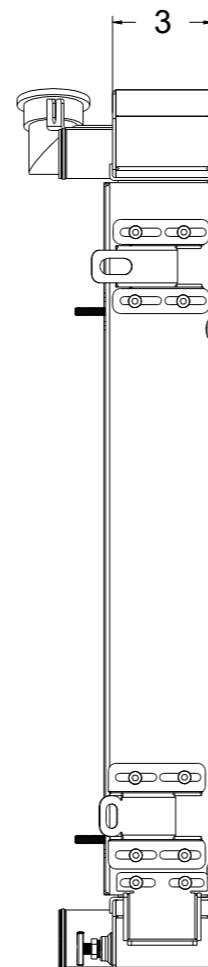

8 7 6 5 4 3 2 1

D

D

SKU #	Transmission	Core Size
1-98492-100	Manual	Standard (2 Rows Of 1" Tubes)
1-98492-200	Manual	Upgraded (2 Rows Of 1.25" Tubes)

C

C

B

B