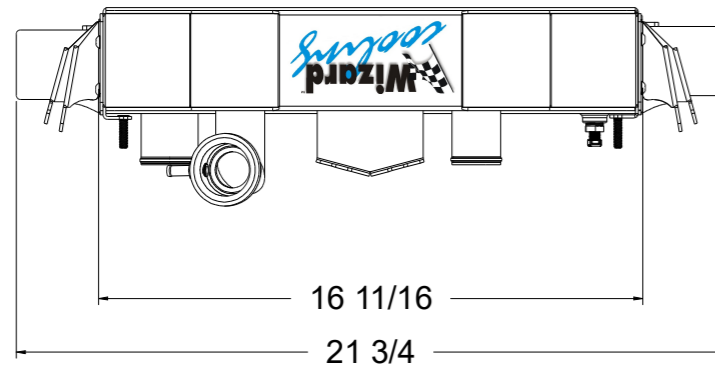

8 7 6 5 4 3 2 1

D

D

SKU #	Transmission	Core Size
1-98492-100	Manual	Standard (2 Rows Of 1" Tubes)
1-98492-200	Manual	Upgraded (2 Rows Of 1.25" Tubes)

C

C

B

B