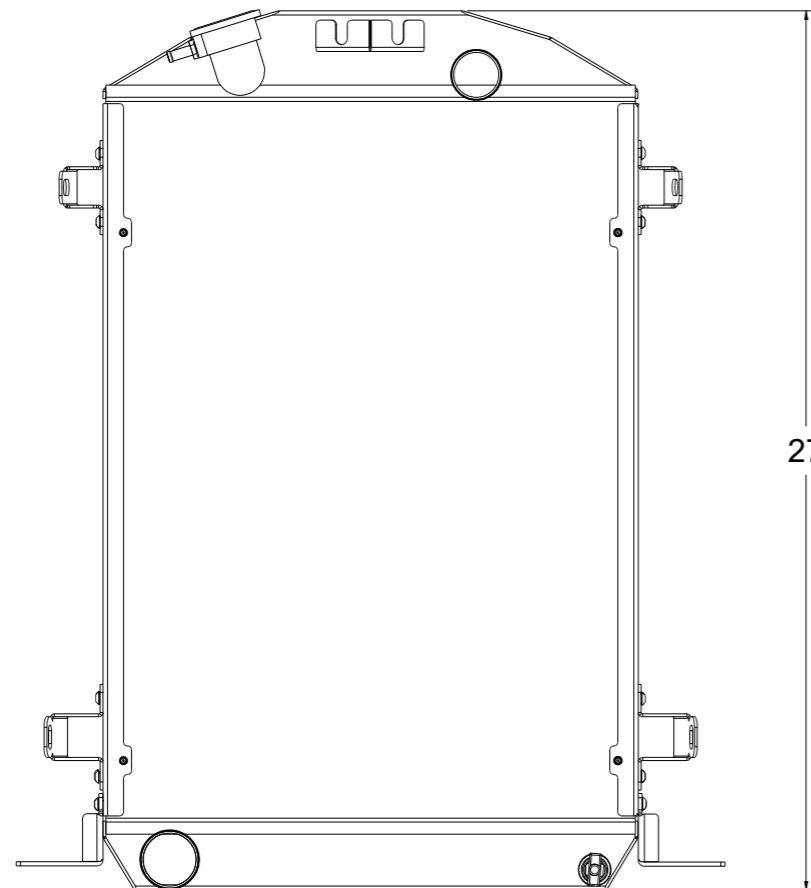

8 7 6 5 4 3 2 1

D

D

SKU #	Transmission	Core Size
1-98492-100	Manual	Standard (2 Rows Of 1" Tubes)
1-98492-200	Manual	Upgraded (2 Rows Of 1.25" Tubes)

C

C

B

B