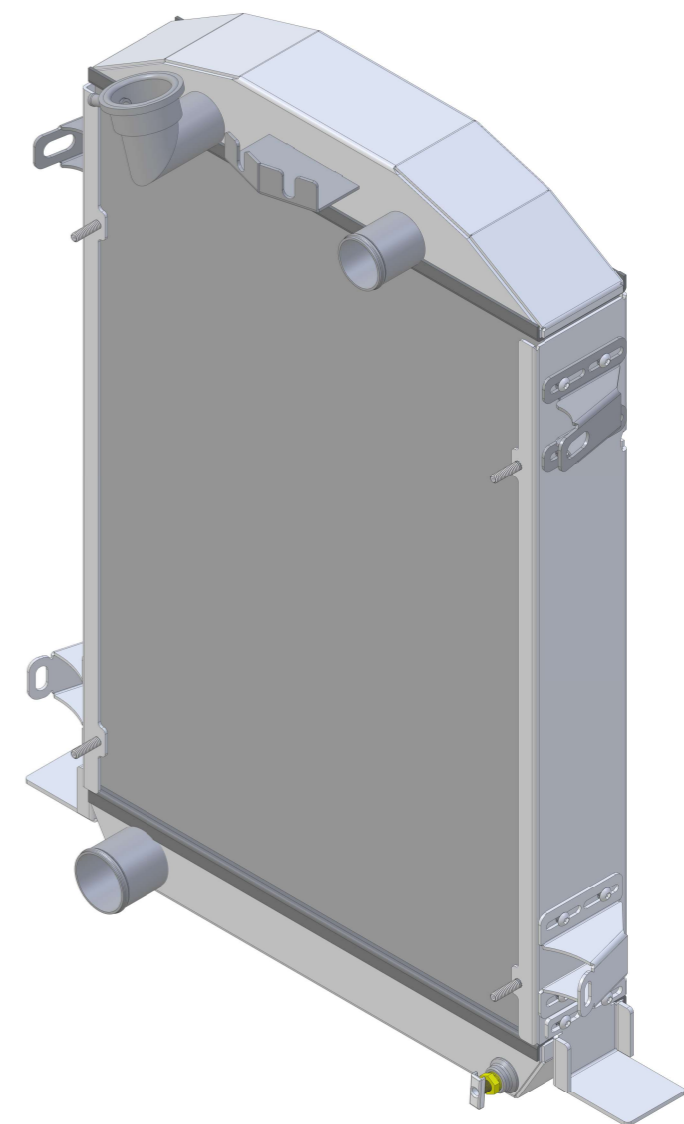

8 7 6 5 4 3 2 1

D

D

SKU #	Transmission	Core Size
1-98492-100	Manual	Standard (2 Rows Of 1" Tubes)
1-98492-200	Manual	Upgraded (2 Rows Of 1.25" Tubes)

C

C

B

B