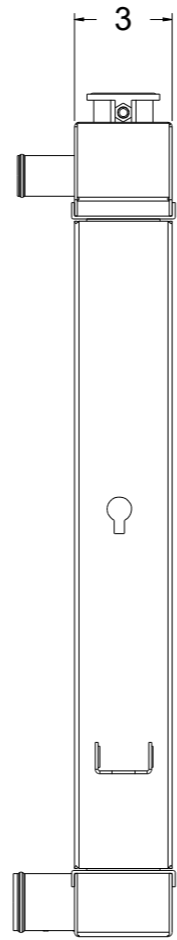

8 7 6 5 4 3 2 1

D

SKU #	Transmission	Core Size
1-98516-100	Manual	Standard (2 Rows Of 1" Tubes)
1-98516-200	Manual	Upgraded (2 Rows Of 1.25" Tubes)

D

C

C

B

B

A

8 7 6 5 4 3 2 1

Wizard
cooling
Custom Aluminum Radiators
www.wizardcooling.com

Contact Us:
716-655-6760

Part Number
1-98516-Radiator

A