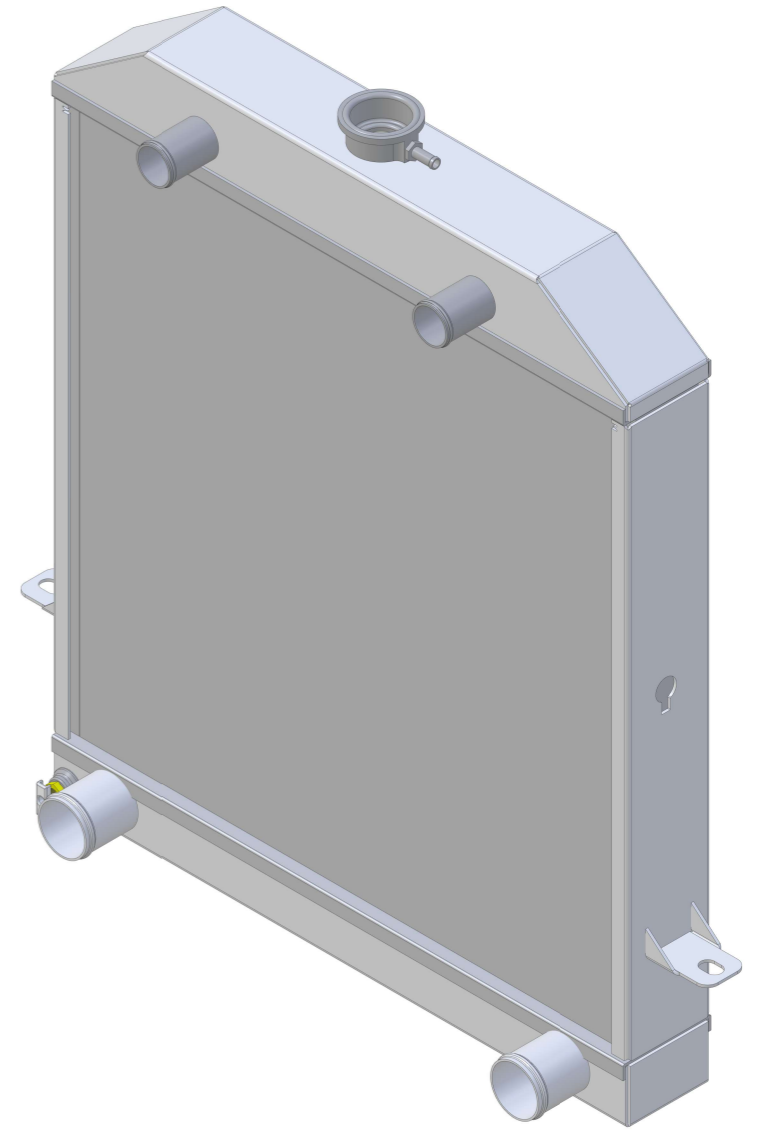

8 7 6 5 4 3 2 1

D

| SKU # | Transmission | Core Size |
|-------------|--------------|-------------------------------------|
| 1-98516-100 | Manual | Standard (2 Rows Of 1" Tubes) |
| 1-98516-200 | Manual | Upgraded (2 Rows Of 1.25" Tubes) |

D

C

C

B

B

A

8 7 6 5 4 3 2 1

Wizard
cooling
Custom Aluminum Radiators
www.wizardcooling.com