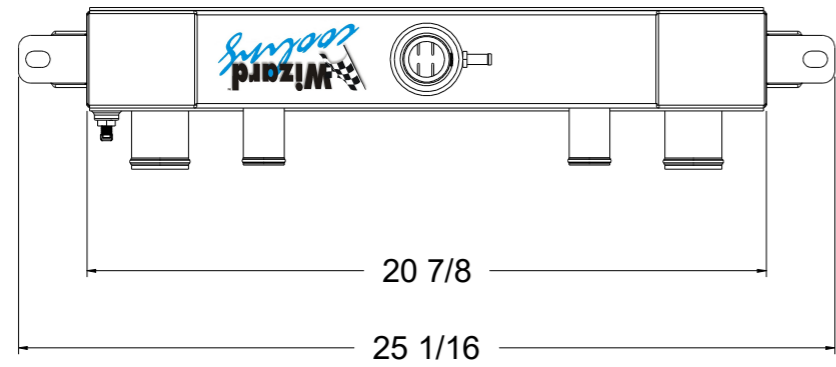

8 7 6 5 4 3 2 1

D

| SKU # | Transmission | Core Size |
|-------------|--------------|-------------------------------------|
| 1-98516-100 | Manual | Standard (2 Rows Of 1" Tubes) |
| 1-98516-200 | Manual | Upgraded (2 Rows Of 1.25" Tubes) |