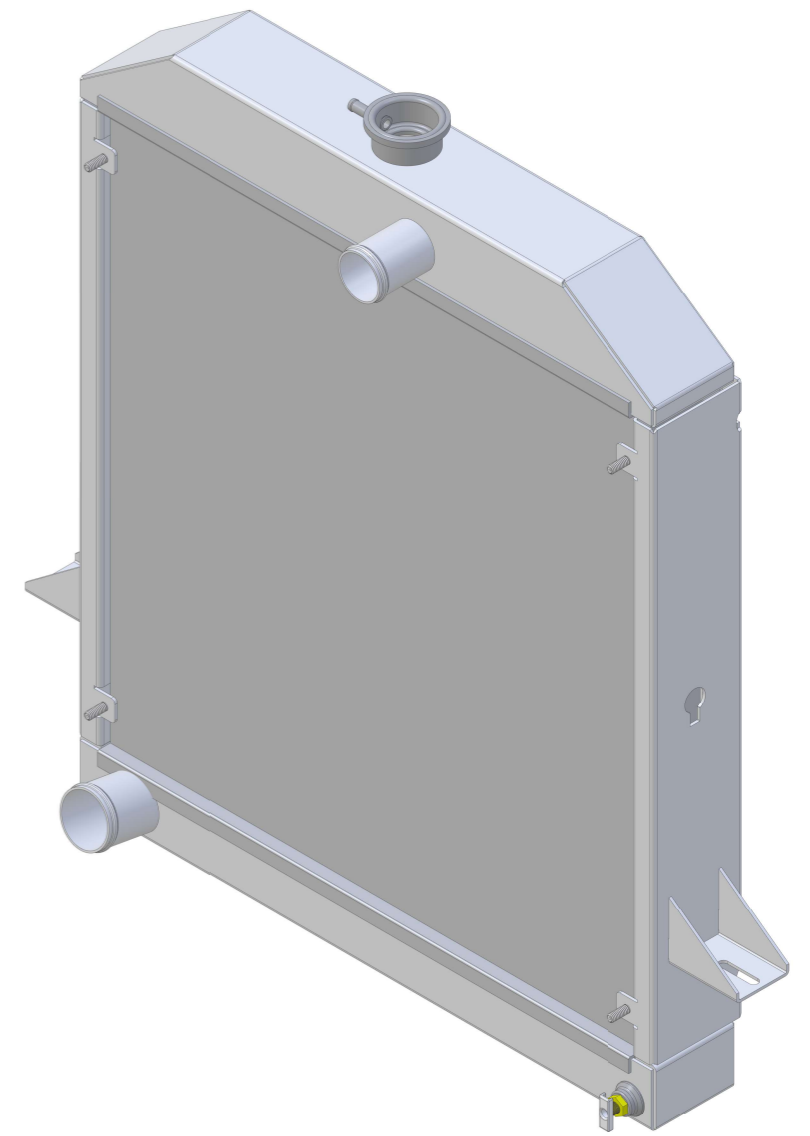

A

Wizard
cooling
Custom Aluminum Radiators
www.wizardcooling.com

Contact Us:
716-655-6760

Part Number
1-98517-Radiator

8 7 6 5 4 3 2 1