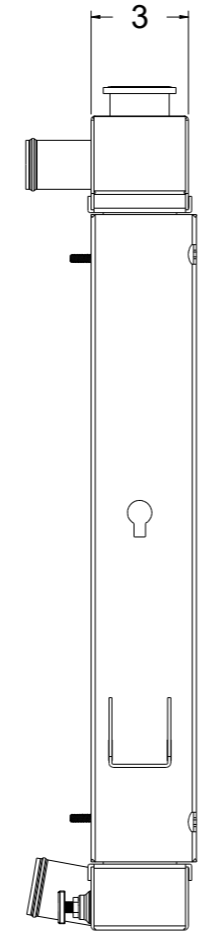

8 7 6 5 4 3 2 1

D

SKU #	Transmission	Core Size
1-98517-100	Manual	Standard (2 Rows Of 1" Tubes)
1-98517-200	Manual	Upgraded (2 Rows Of 1.25" Tubes)

D

C

C

B

B