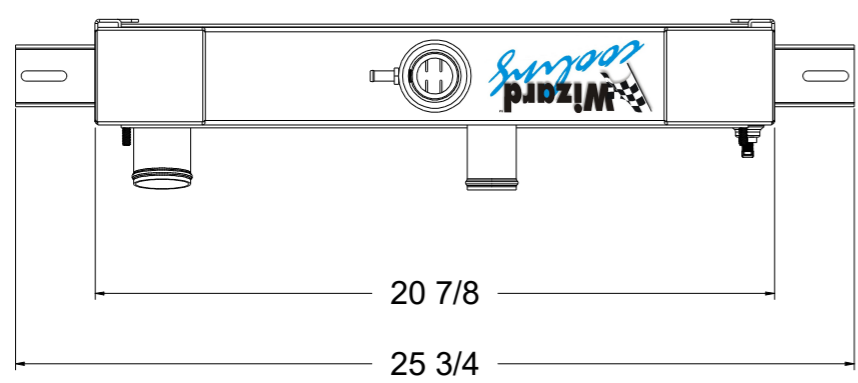

8 7 6 5 4 3 2 1

D

SKU #	Transmission	Core Size
1-98517-100	Manual	Standard (2 Rows Of 1" Tubes)
1-98517-200	Manual	Upgraded (2 Rows Of 1.25" Tubes)

D

C

C

B

B