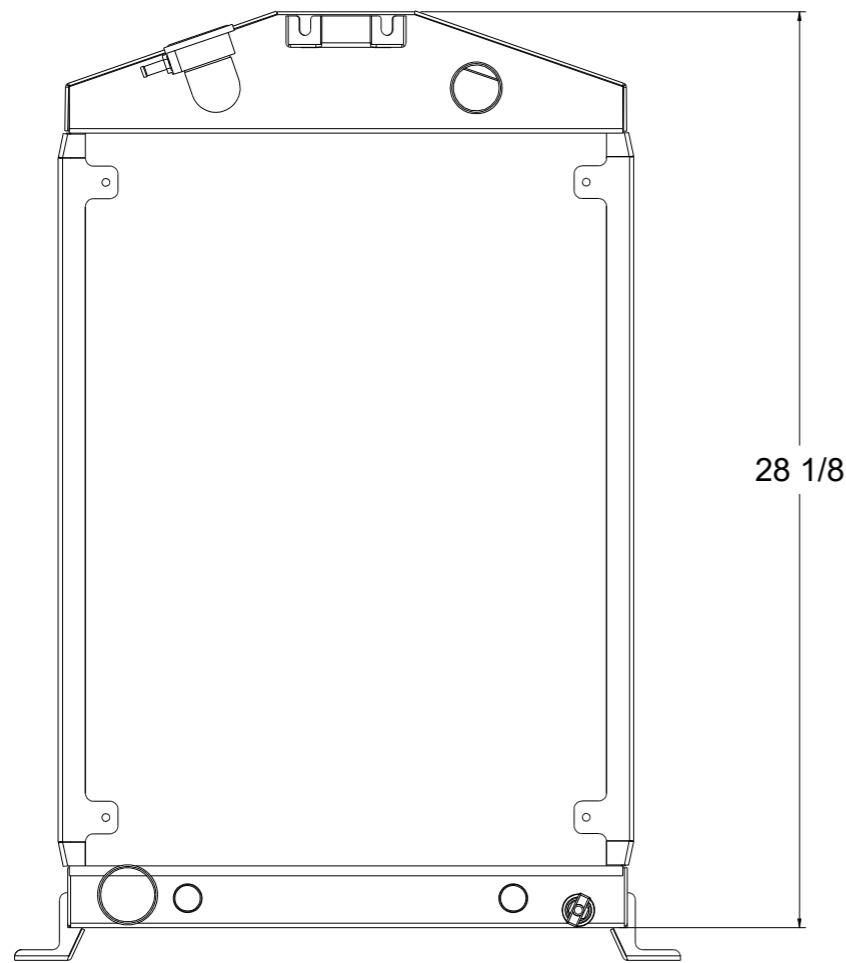

www.wizardcooling.com

Contact Us:
716-655-6760

Part Number
1-98504-Radiator

8 7 6 5 4 3 2 1