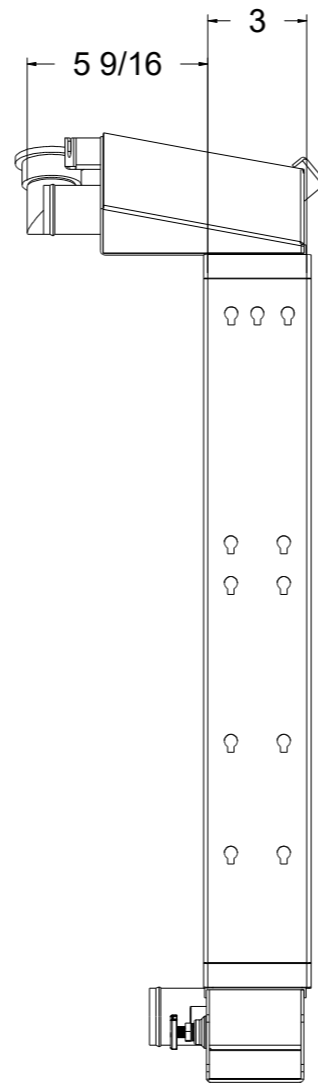

www.wizardcooling.com

Contact Us:
716-655-6760

Part Number
1-98504-Radiator

8 7 6 5 4 3 2 1