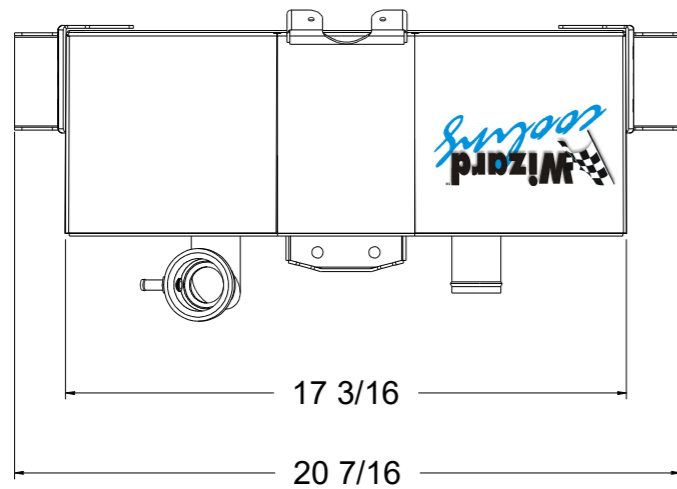

8 7 6 5 4 3 2 1

D

C

B

A

SKU #	Transmission	Core Size
1-98504-110	Automatic	Standard (2 Rows Of 1" Tubes)
1-98504-210	Automatic	Upgraded (2 Rows Of 1.25" Tubes)

D

C