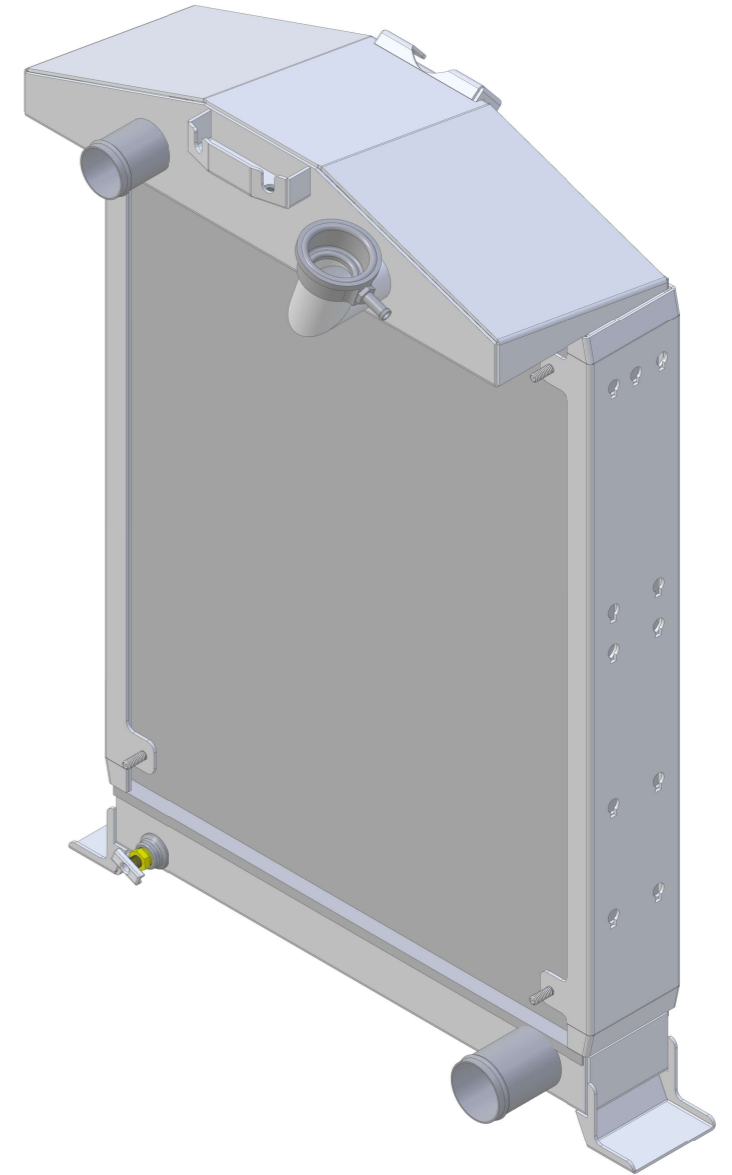

8 7 6 5 4 3 2 1

SKU #	Transmission	Core Size
1-98503-100	Manual	Standard (2 Rows Of 1" Tubes)
1-98503-200	Manual	Upgraded (2 Rows Of 1.25" Tubes)

Wizard
cooling
Custom Aluminum Radiators
www.wizardcooling.com

Contact Us:
716-655-6760

Part Number
1-98503-Radiator

8 7 6 5 4 3 2 1