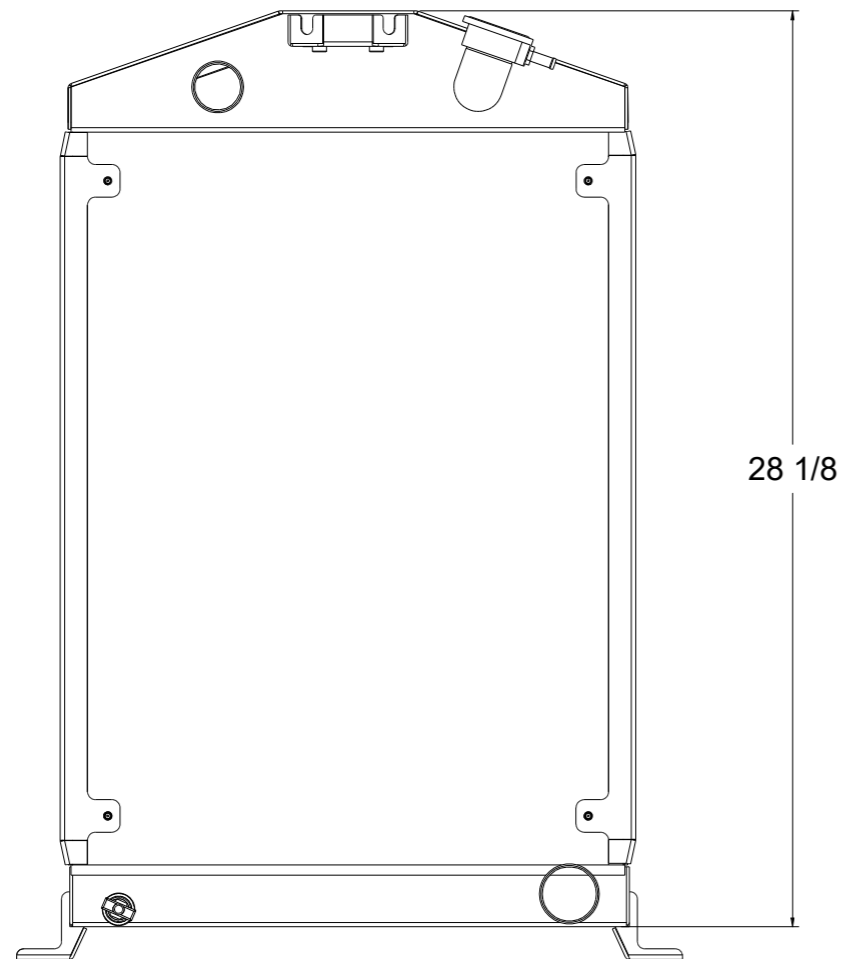

8 7 6 5 4 3 2 1

SKU #	Transmission	Core Size
1-98503-100	Manual	Standard (2 Rows Of 1" Tubes)
1-98503-200	Manual	Upgraded (2 Rows Of 1.25" Tubes)

Wizard
cooling
Custom Aluminum Radiators
www.wizardcooling.com