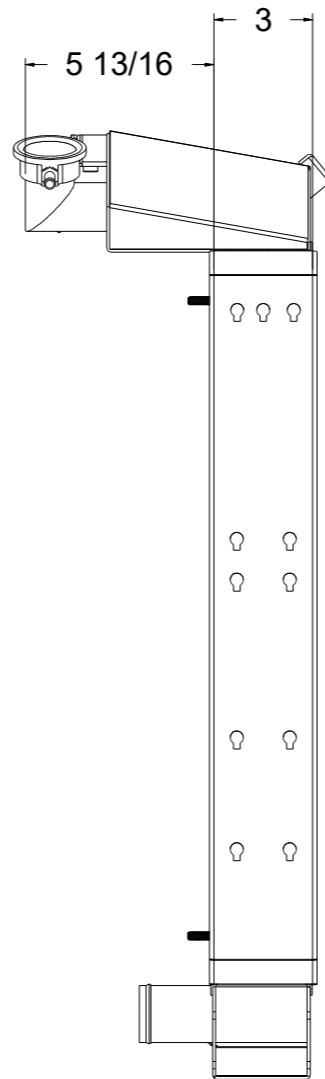

8 7 6 5 4 3 2 1

SKU #	Transmission	Core Size
1-98503-100	Manual	Standard (2 Rows Of 1" Tubes)
1-98503-200	Manual	Upgraded (2 Rows Of 1.25" Tubes)

Wizard
cooling
Custom Aluminum Radiators
www.wizardcooling.com

Contact Us:
716-655-6760

Part Number
1-98503-Radiator

8 7 6 5 4 3 2 1