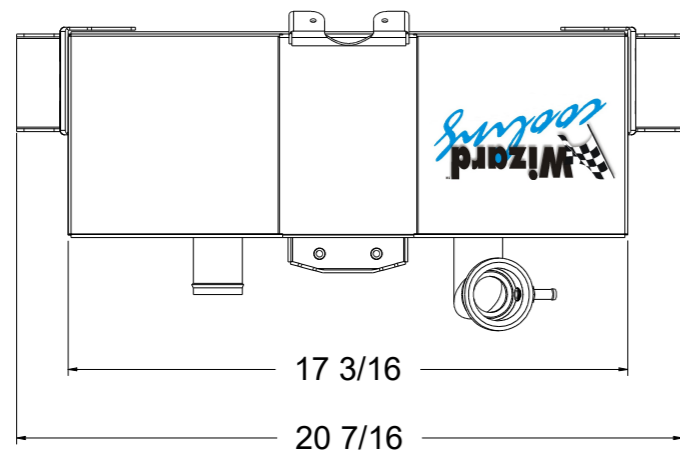

8 7 6 5 4 3 2 1

SKU #	Transmission	Core Size
1-98503-100	Manual	Standard (2 Rows Of 1" Tubes)
1-98503-200	Manual	Upgraded (2 Rows Of 1.25" Tubes)

Wizard
cooling
Custom Aluminum Radiators
www.wizardcooling.com