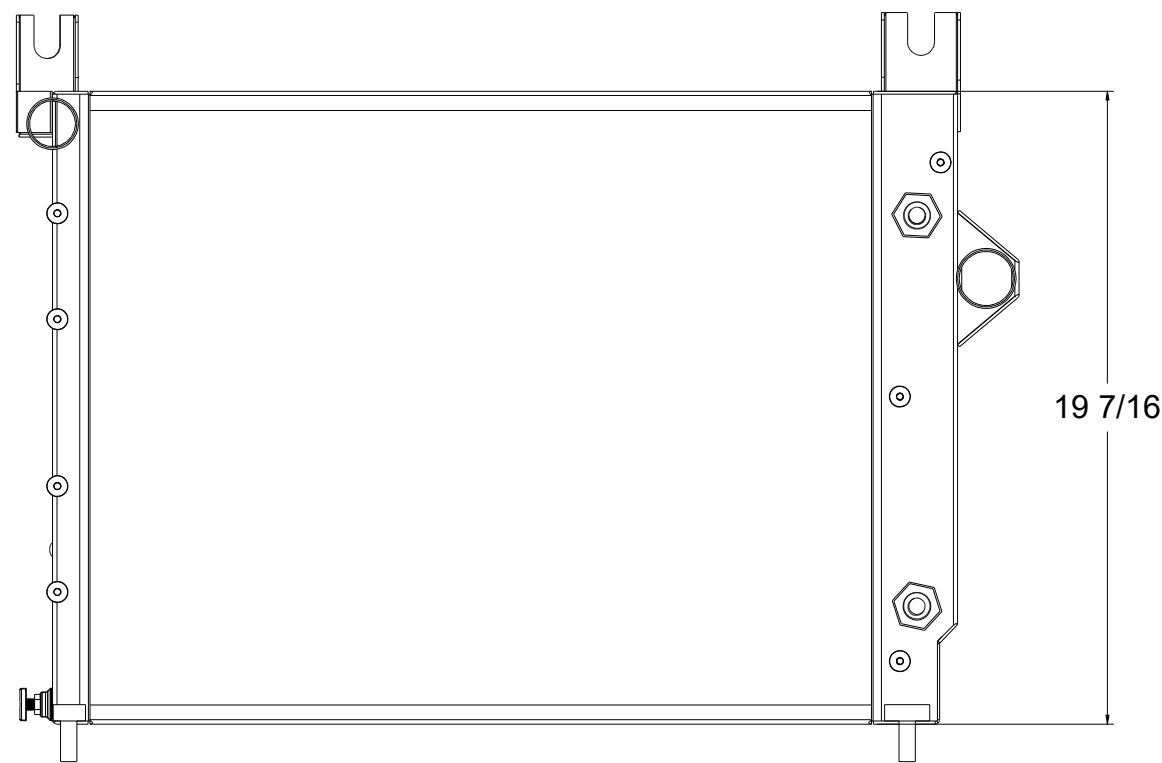

SKU #	Transmission	Core Size
1-2294-110	Automatic	Standard (2 Rows Of 1" Tubes)
1-2294-210	Automatic	Upgraded (2 Rows Of 1.25" Tubes)

Wizard
cooling
Custom Aluminum Radiators
www.wizardcooling.com

Contact Us:
716-655-6760

Part Number
1-2294-Radiator