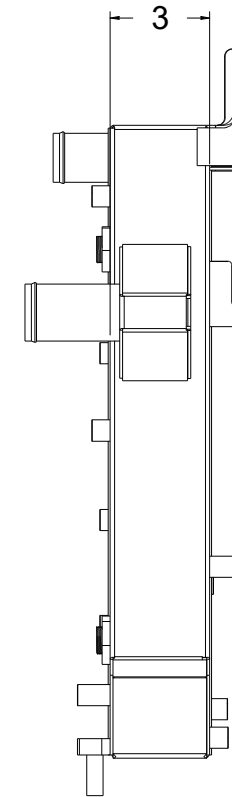

SKU #	Transmission	Core Size
1-2294-110	Automatic	Standard (2 Rows Of 1" Tubes)
1-2294-210	Automatic	Upgraded (2 Rows Of 1.25" Tubes)

Wizard
cooling
Custom Aluminum Radiators
www.wizardcooling.com

Contact Us:
716-655-6760

Part Number
1-2294-Radiator