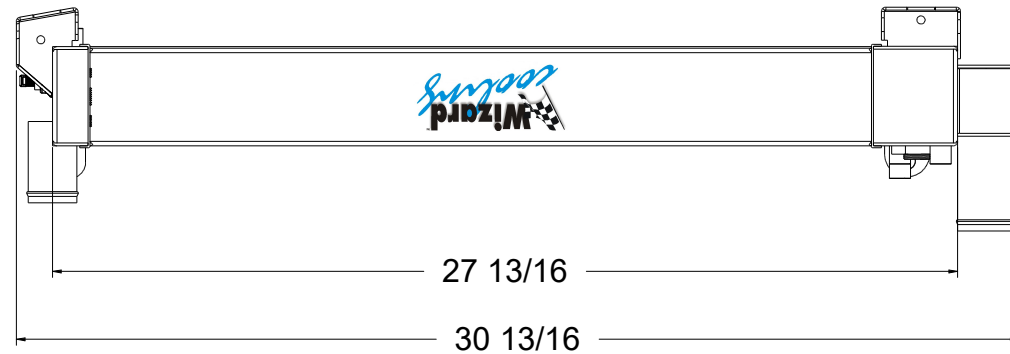

SKU #	Transmission	Core Size
1-2294-110	Automatic	Standard (2 Rows Of 1" Tubes)
1-2294-210	Automatic	Upgraded (2 Rows Of 1.25" Tubes)

Wizard
cooling
Custom Aluminum Radiators
www.wizardcooling.com

Contact Us:
716-655-6760

Part Number
1-2294-Radiator