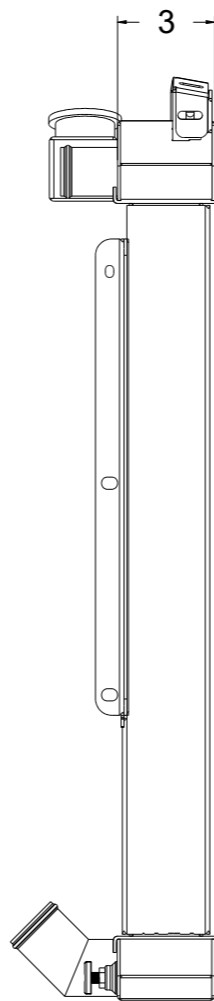

8 7 6 5 4 3 2 1

D

D

SKU #	Transmission	Core Size
1-92003-100	Manual	Standard (2 Rows Of 1" Tubes)
1-92003-200	Manual	Upgraded (2 Rows Of 1.25" Tubes)

C

C

B

B