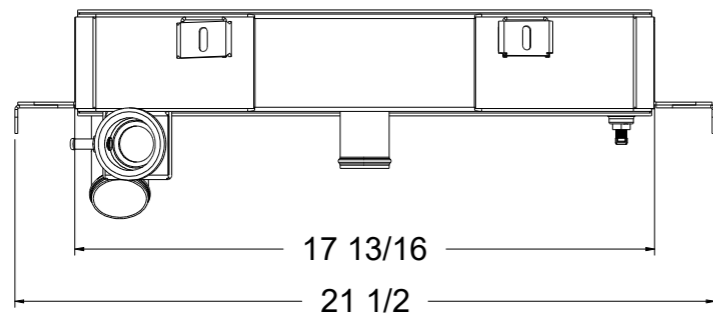

8 7 6 5 4 3 2 1

D

D

SKU #	Transmission	Core Size
1-92003-100	Manual	Standard (2 Rows Of 1" Tubes)
1-92003-200	Manual	Upgraded (2 Rows Of 1.25" Tubes)

C

C

B

B