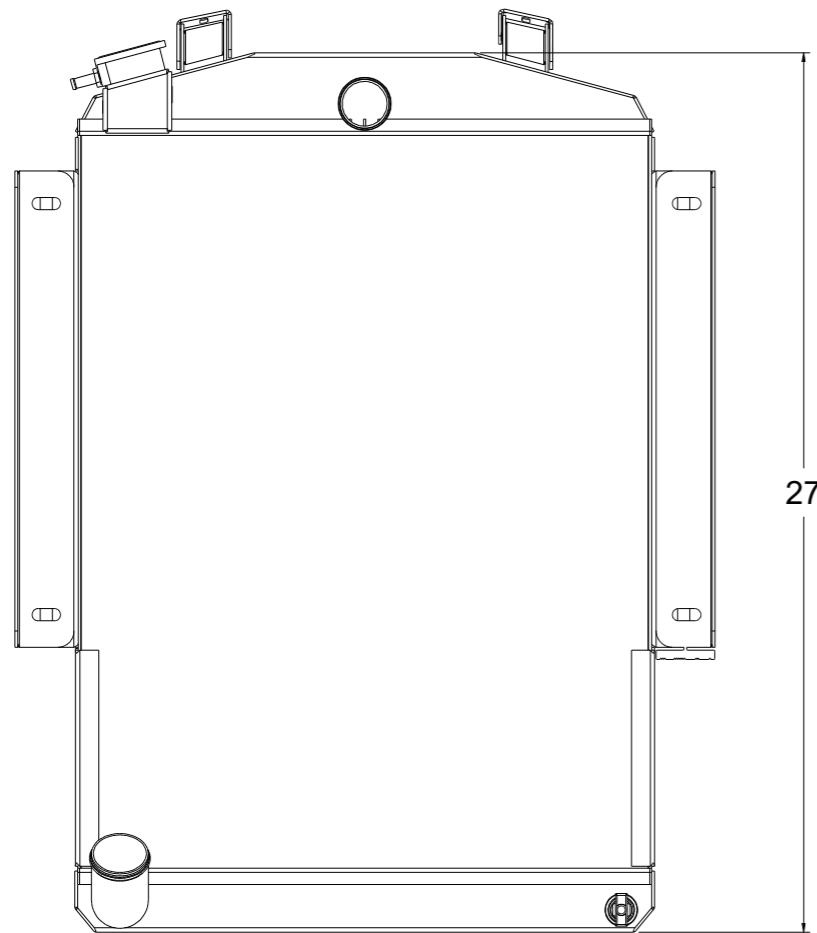

8 7 6 5 4 3 2 1

D

D

SKU #	Transmission	Core Size
1-92003-100	Manual	Standard (2 Rows Of 1" Tubes)
1-92003-200	Manual	Upgraded (2 Rows Of 1.25" Tubes)

C

C

B

B