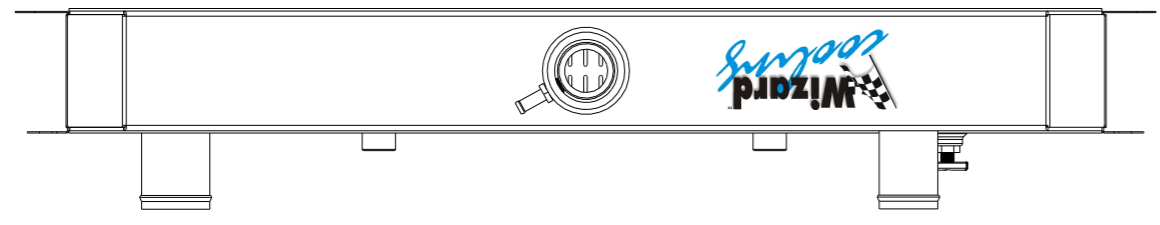

8 7 6 5 4 3 2 1

D

29 3/16

3

C

22 5/16

B

A

8 7 6 5 4 3 2 1

D

C

B

A

SKU #	Transmission	Core Size
1-1640-110	Automatic	Standard (2 Rows Of 1" Tubes)
1-1640-210	Automatic	Upgraded (2 Rows Of 1.25" Tubes)

www.wizardcooling.com

Contact Us:  
716-655-6760