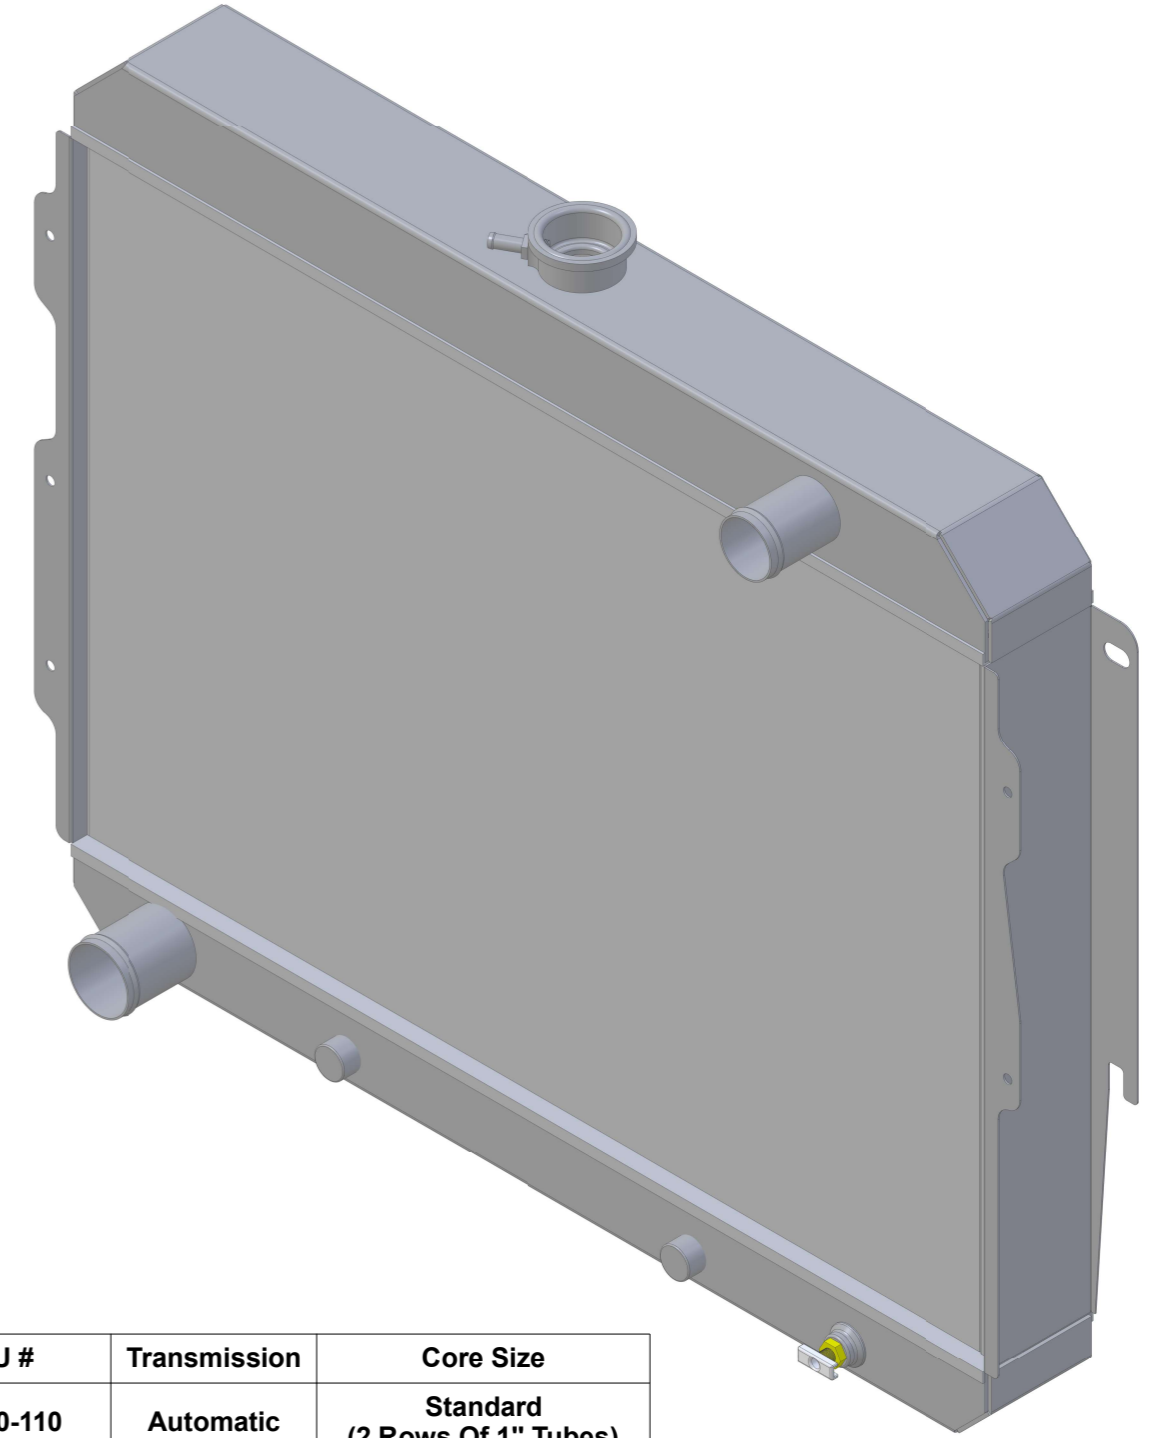

8 7 6 5 4 3 2 1

D

29 3/16

3

C

22 5/16

B

A

8 7 6 5 4 3 2 1

D

C

B

A

SKU #	Transmission	Core Size
1-1640-110	Automatic	Standard (2 Rows Of 1" Tubes)
1-1640-210	Automatic	Upgraded (2 Rows Of 1.25" Tubes)

www.wizardcooling.com

Contact Us:  
716-655-6760