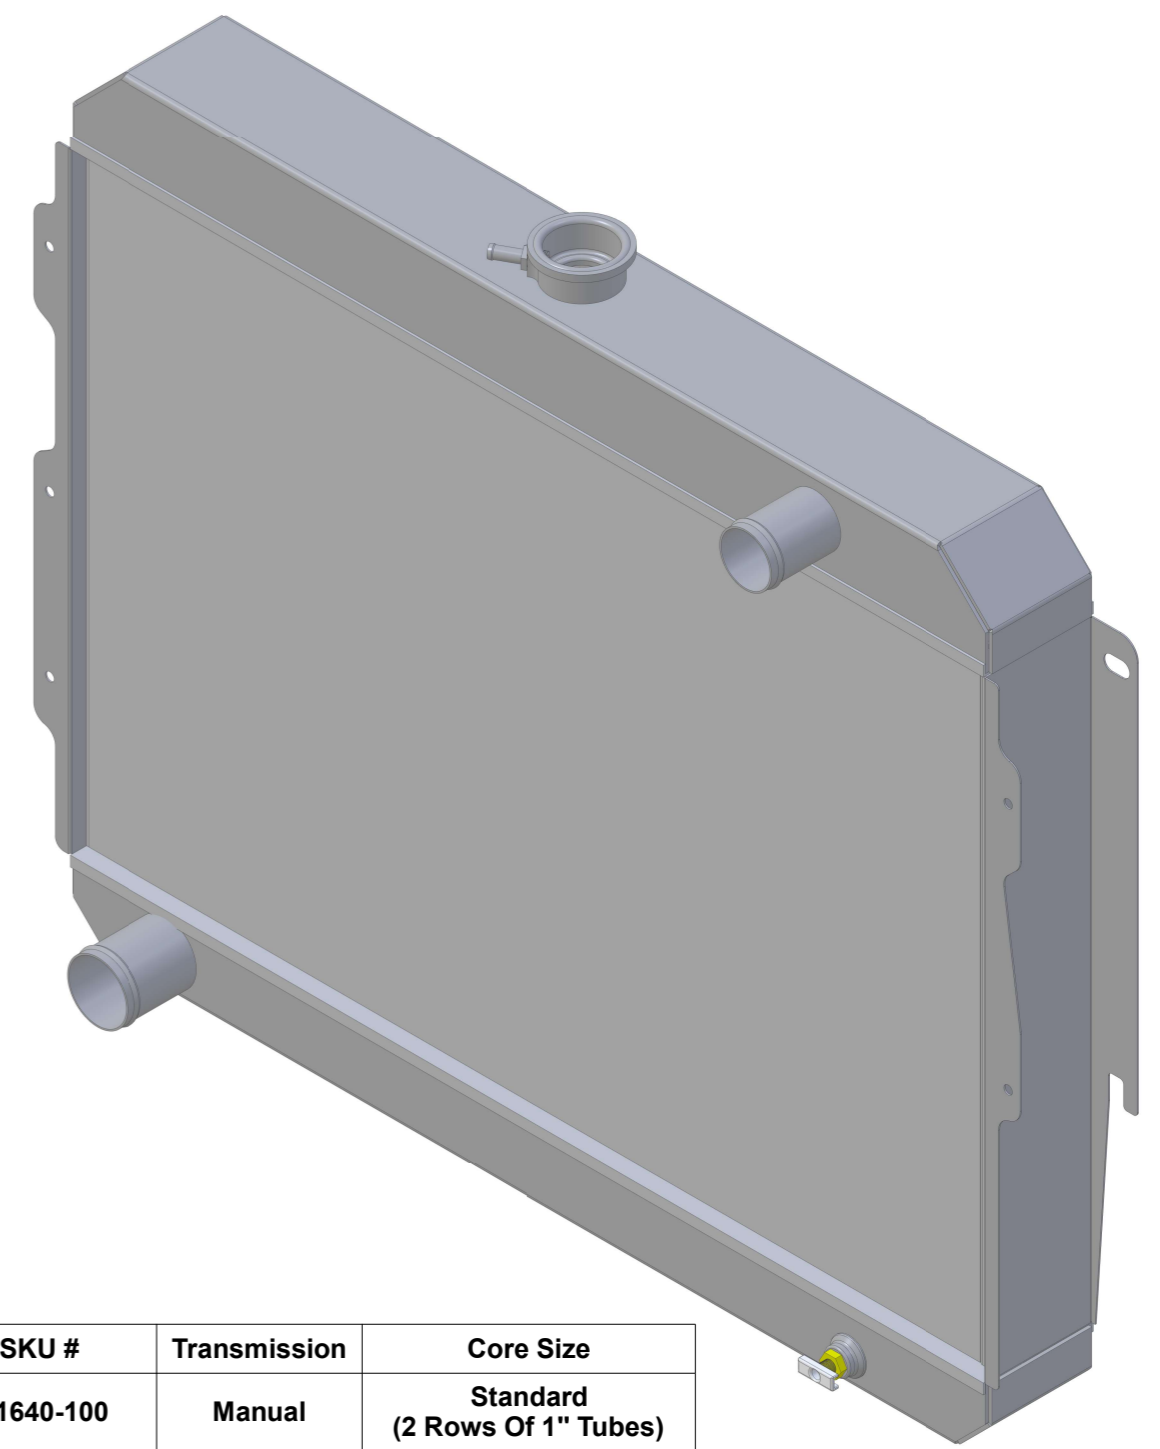

8 7 6 5 4 3 2 1

D
C
B
A

SKU #	Transmission	Core Size
1-1640-100	Manual	Standard (2 Rows Of 1" Tubes)
1-1640-200	Manual	Upgraded (2 Rows Of 1.25" Tubes)

Contact Us:
716-655-6760

Part Number
1-1640-Radiator