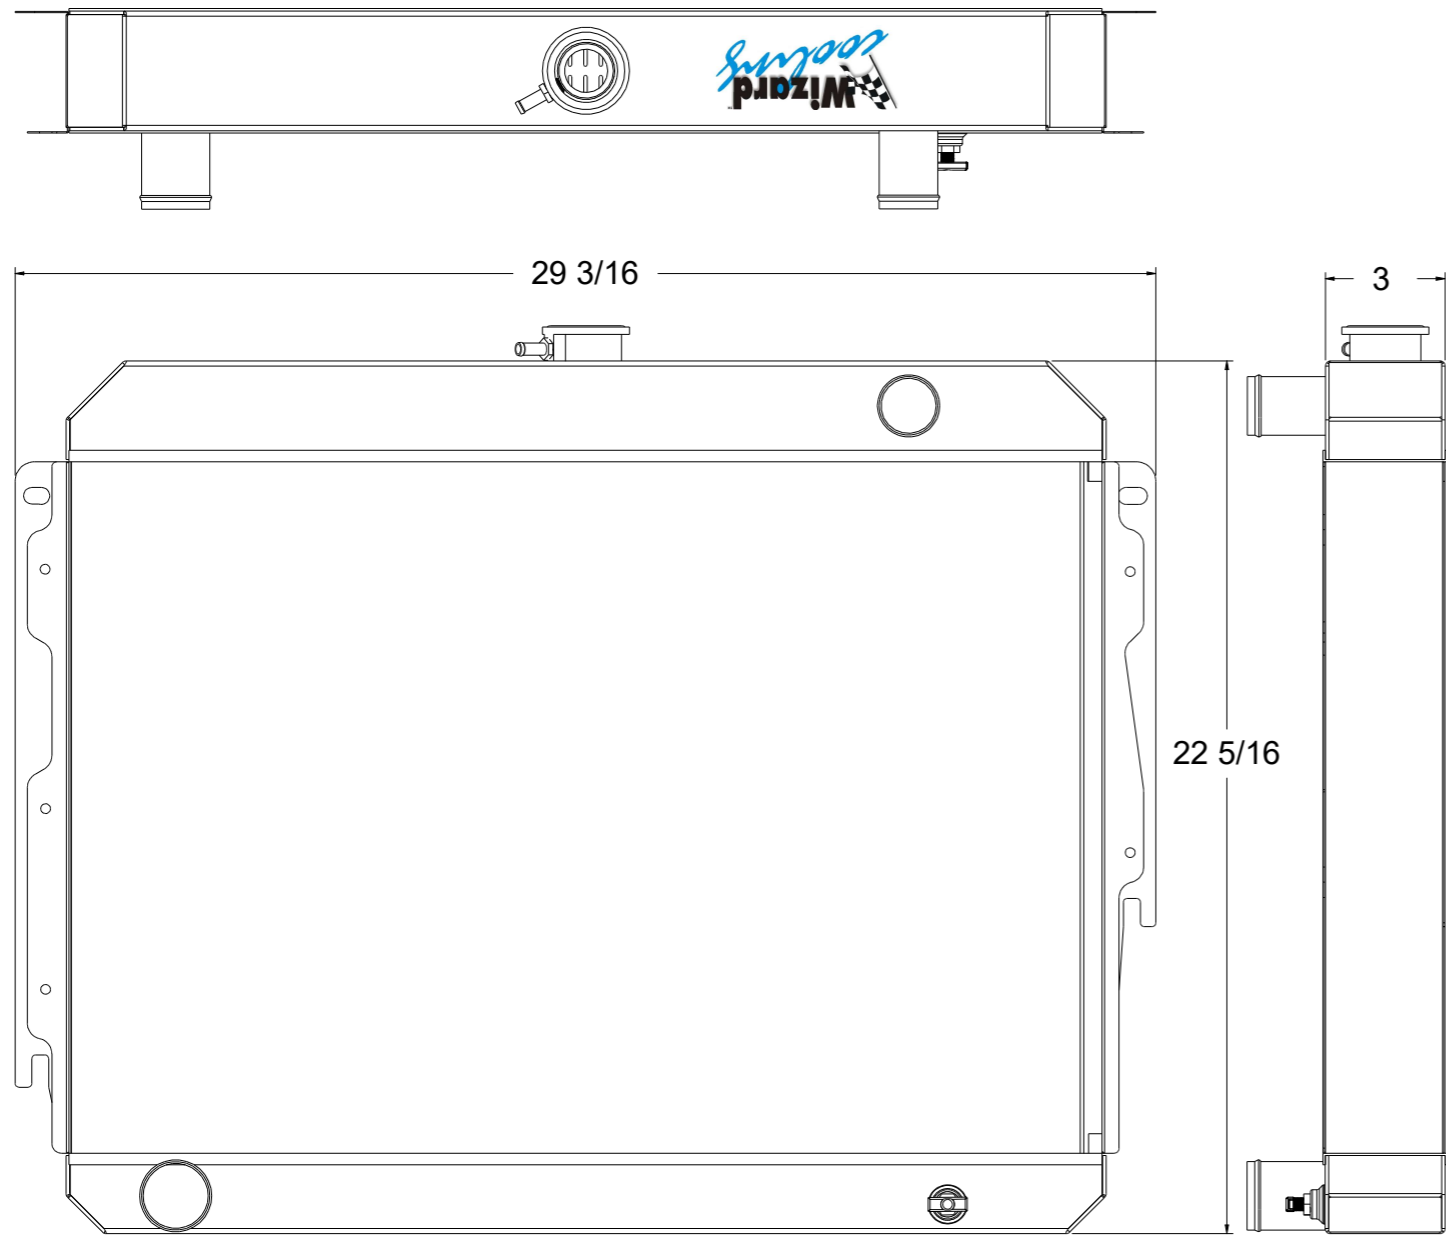

8 7 6 5 4 3 2 1

D
C
B
A

SKU #	Transmission	Core Size
1-1640-100	Manual	Standard (2 Rows Of 1" Tubes)
1-1640-200	Manual	Upgraded (2 Rows Of 1.25" Tubes)

Contact Us:
716-655-6760

Part Number
1-1640-Radiator

8 7 6 5 4 3 2 1