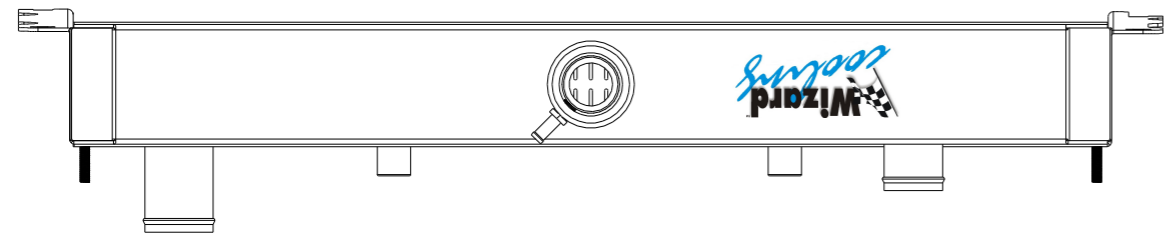

8 7 6 5 4 3 2 1

D

C

B

D

C

B

A

SKU #	Transmission	Core Size
1-375-110	Automatic	Standard (2 Rows Of 1" Tubes)
1-375-210	Automatic	Upgraded (2 Rows Of 1.25" Tubes)

www.wizardcooling.com

Contact Us:
716-655-6760

Part Number
1-375-Radiator

8 7 6 5 4 3 2 1