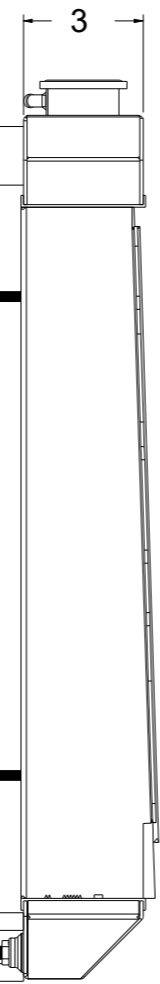

8 7 6 5 4 3 2 1

D

C

B

D

C

B

A

SKU #	Transmission	Core Size
1-375-110	Automatic	Standard (2 Rows Of 1" Tubes)
1-375-210	Automatic	Upgraded (2 Rows Of 1.25" Tubes)

www.wizardcooling.com

Contact Us:
716-655-6760

Part Number
1-375-Radiator

8 7 6 5 4 3 2 1