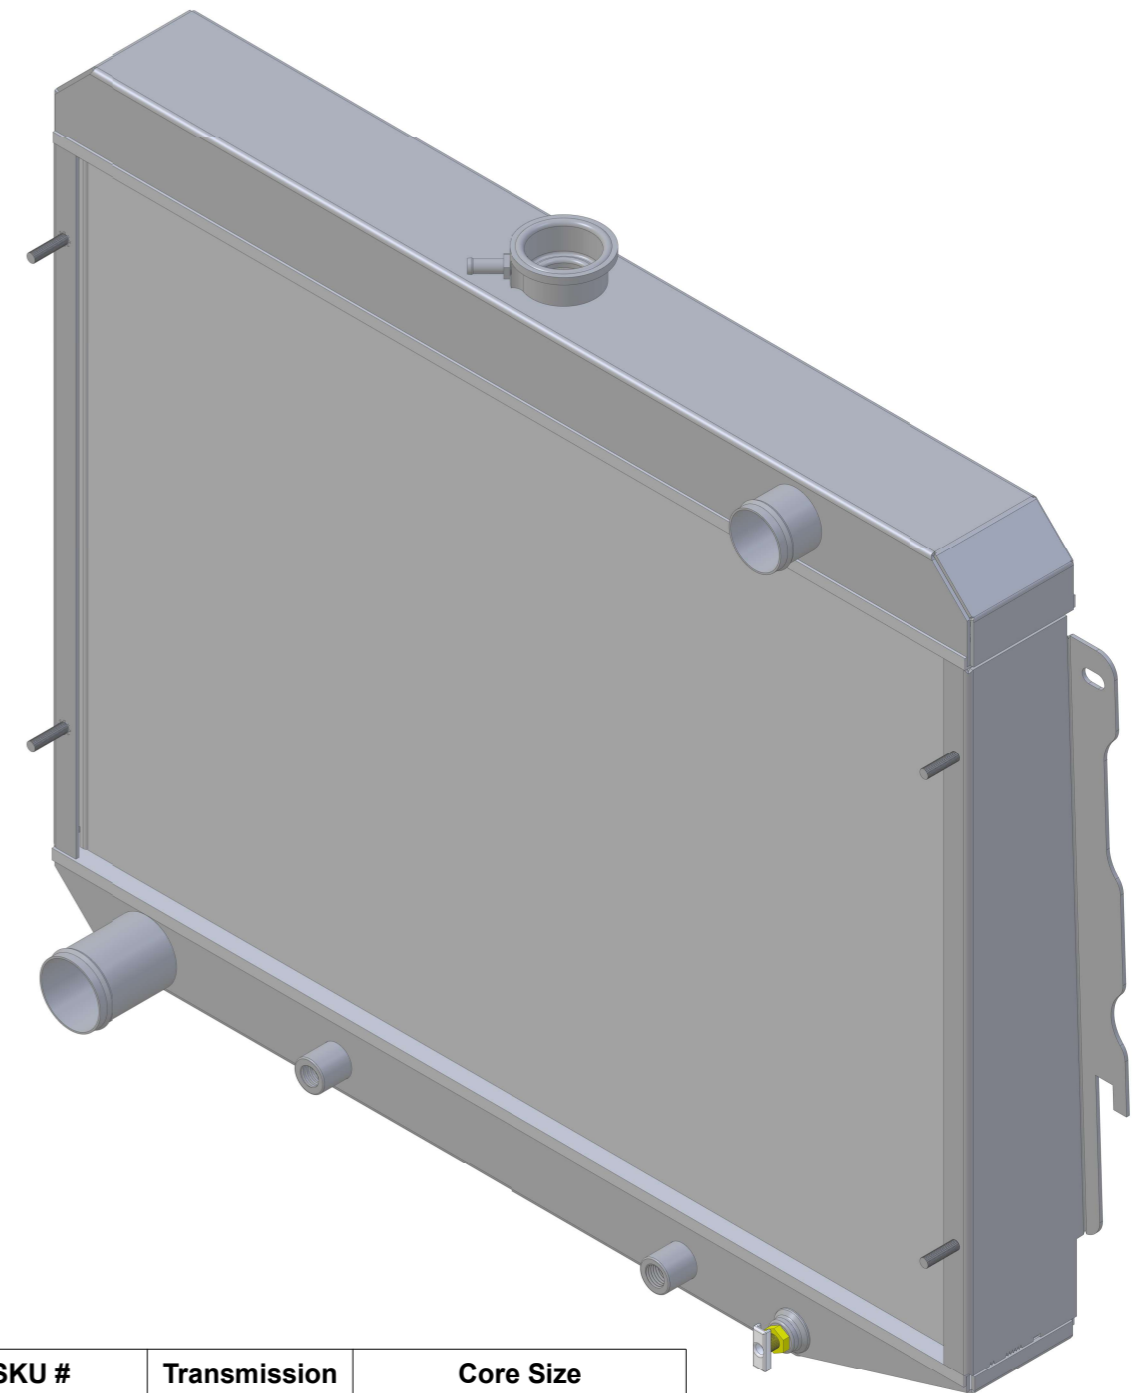

8 7 6 5 4 3 2 1

D

C

B

D

C

B

A

SKU #	Transmission	Core Size
1-375-110	Automatic	Standard (2 Rows Of 1" Tubes)
1-375-210	Automatic	Upgraded (2 Rows Of 1.25" Tubes)

www.wizardcooling.com

Contact Us:
716-655-6760

Part Number
1-375-Radiator