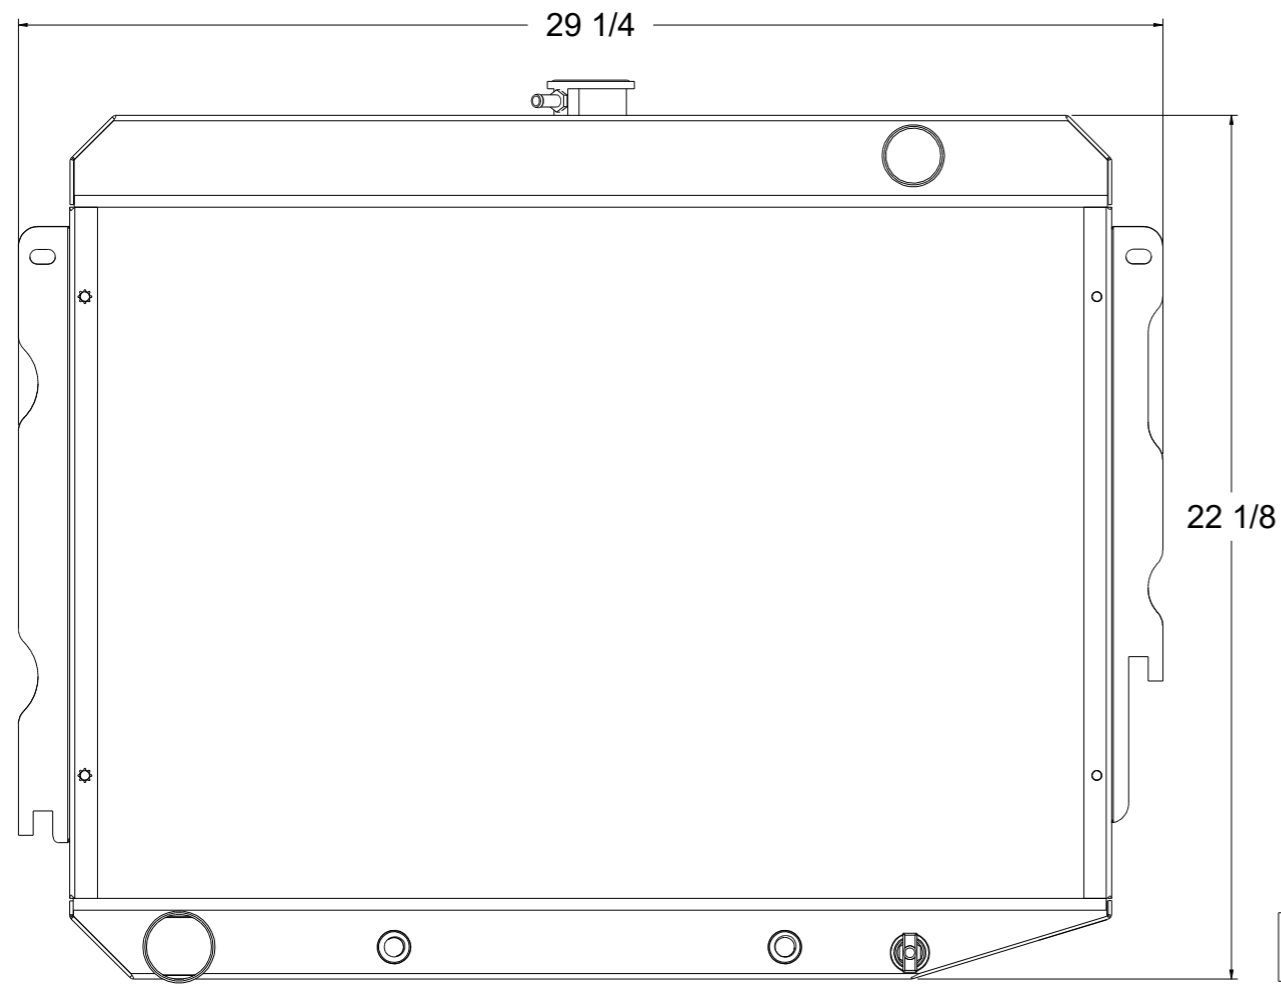

8 7 6 5 4 3 2 1

D

C

B

D

C

B

A

SKU #	Transmission	Core Size
1-375-110	Automatic	Standard (2 Rows Of 1" Tubes)
1-375-210	Automatic	Upgraded (2 Rows Of 1.25" Tubes)

www.wizardcooling.com

Contact Us:
716-655-6760

Part Number
1-375-Radiator

8 7 6 5 4 3 2 1