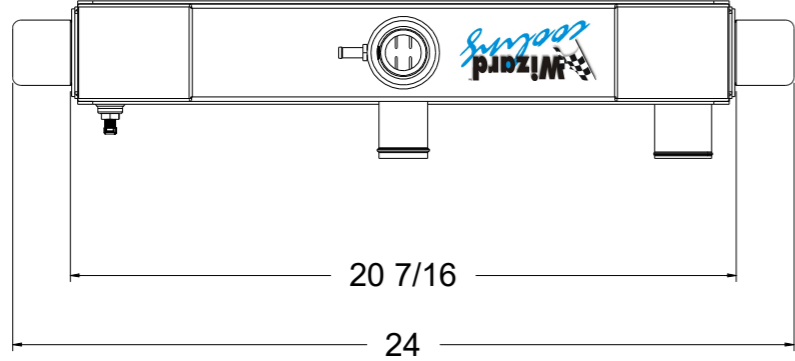

8 7 6 5 4 3 2 1

D

D

SKU #	Transmission	Core Size
1-98485-100	Manual	Standard (2 Rows Of 1" Tubes)
1-98485-200	Manual	Upgraded (2 Rows Of 1.25" Tubes)

C

C

B

B