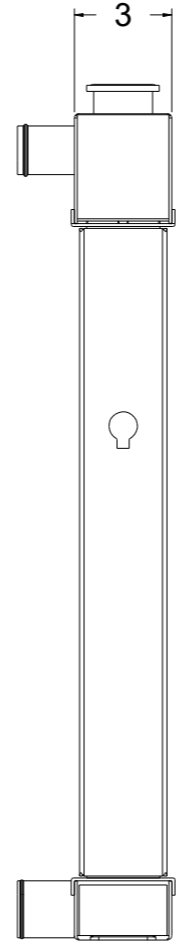

8 7 6 5 4 3 2 1

D

D

SKU #	Transmission	Core Size
1-98485-100	Manual	Standard (2 Rows Of 1" Tubes)
1-98485-200	Manual	Upgraded (2 Rows Of 1.25" Tubes)

C

C

B

B