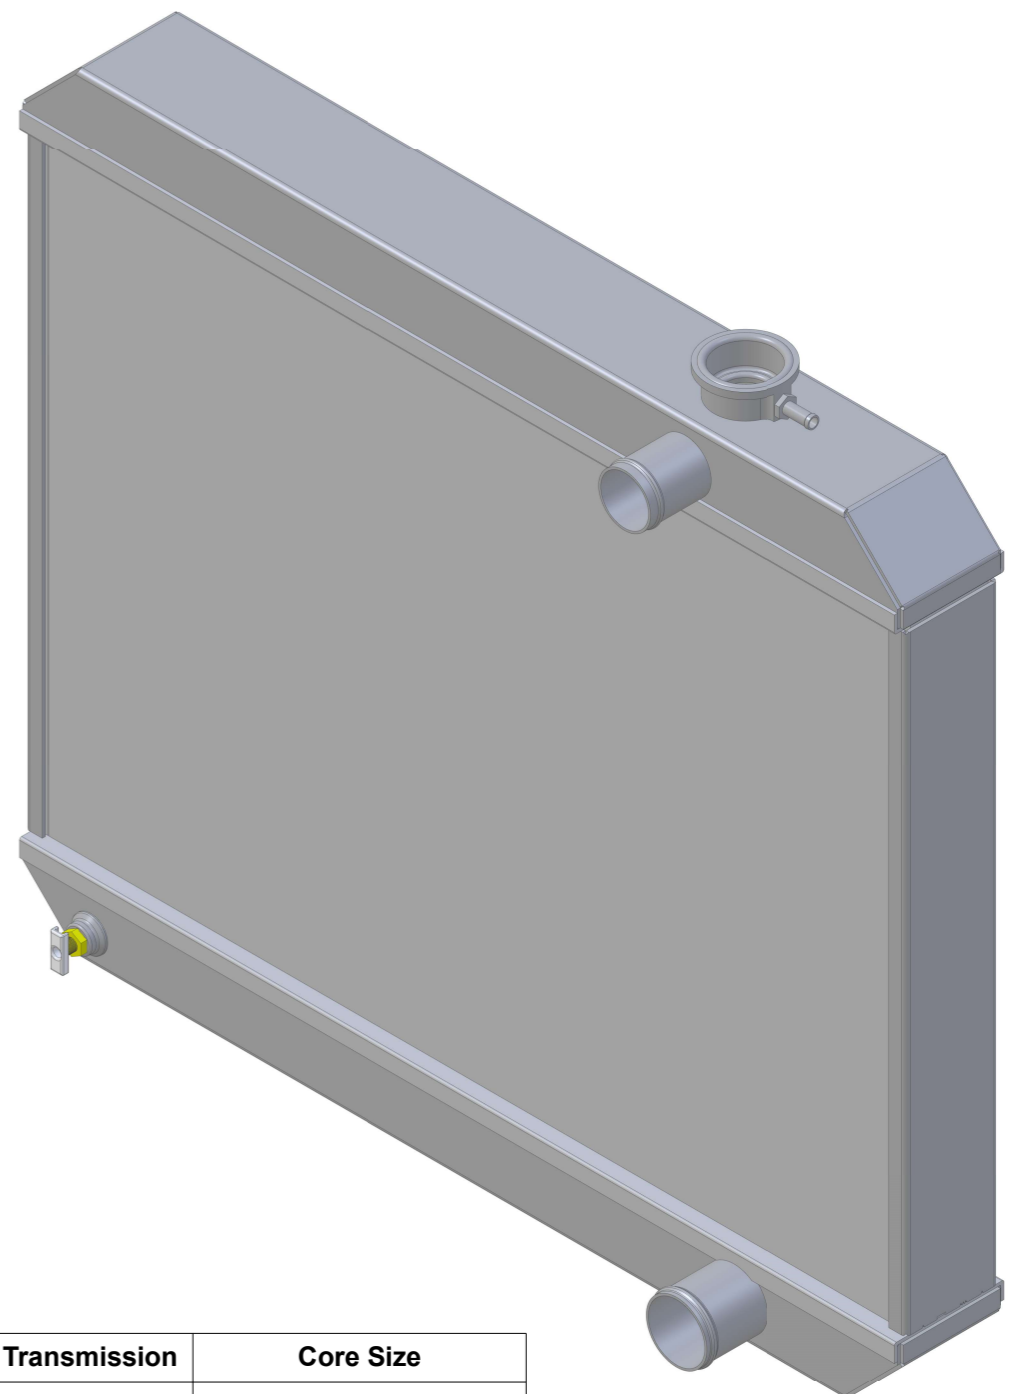

8 7 6 5 4 3 2 1

D

D

C

C

25 1/2

22 1/4

3

B

B

A

A

SKU #	Transmission	Core Size
1-25200-100	Manual	Standard (2 Rows Of 1" Tubes)
1-25200-200	Manual	Upgraded (2 Rows Of 1.25" Tubes)

www.wizardcooling.com

Contact Us:
716-655-6760

Part Number
1-25200-Radiator