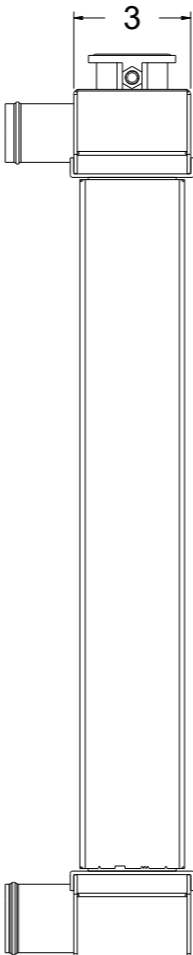

8 7 6 5 4 3 2 1

D

D

C

C

25 1/2

22 1/4

3

B

B

A

A

SKU #	Transmission	Core Size
1-25200-100	Manual	Standard (2 Rows Of 1" Tubes)
1-25200-200	Manual	Upgraded (2 Rows Of 1.25" Tubes)

www.wizardcooling.com

Contact Us:
716-655-6760

Part Number
1-25200-Radiator

8 7 6 5 4 3 2 1