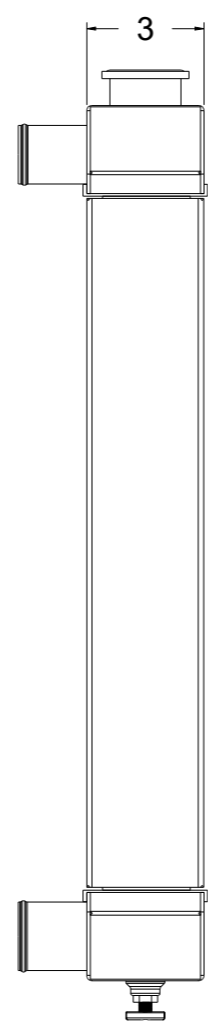

8 7 6 5 4 3 2 1

D
C
B
A

D
C
B
A

	A	B	C
1	SKU #	Transmission	Core Size
2	1-10244-100	Manual	Standard (2 Rows Of 1" Tubes)
3	1-10244-200	Manual	Upgraded (2 Rows Of 1.25" Tubes)

www.wizardcooling.com

Contact Us:
716-655-6760

Part Number
1-10244-Radiator

8 7 6 5 4 3 2 1