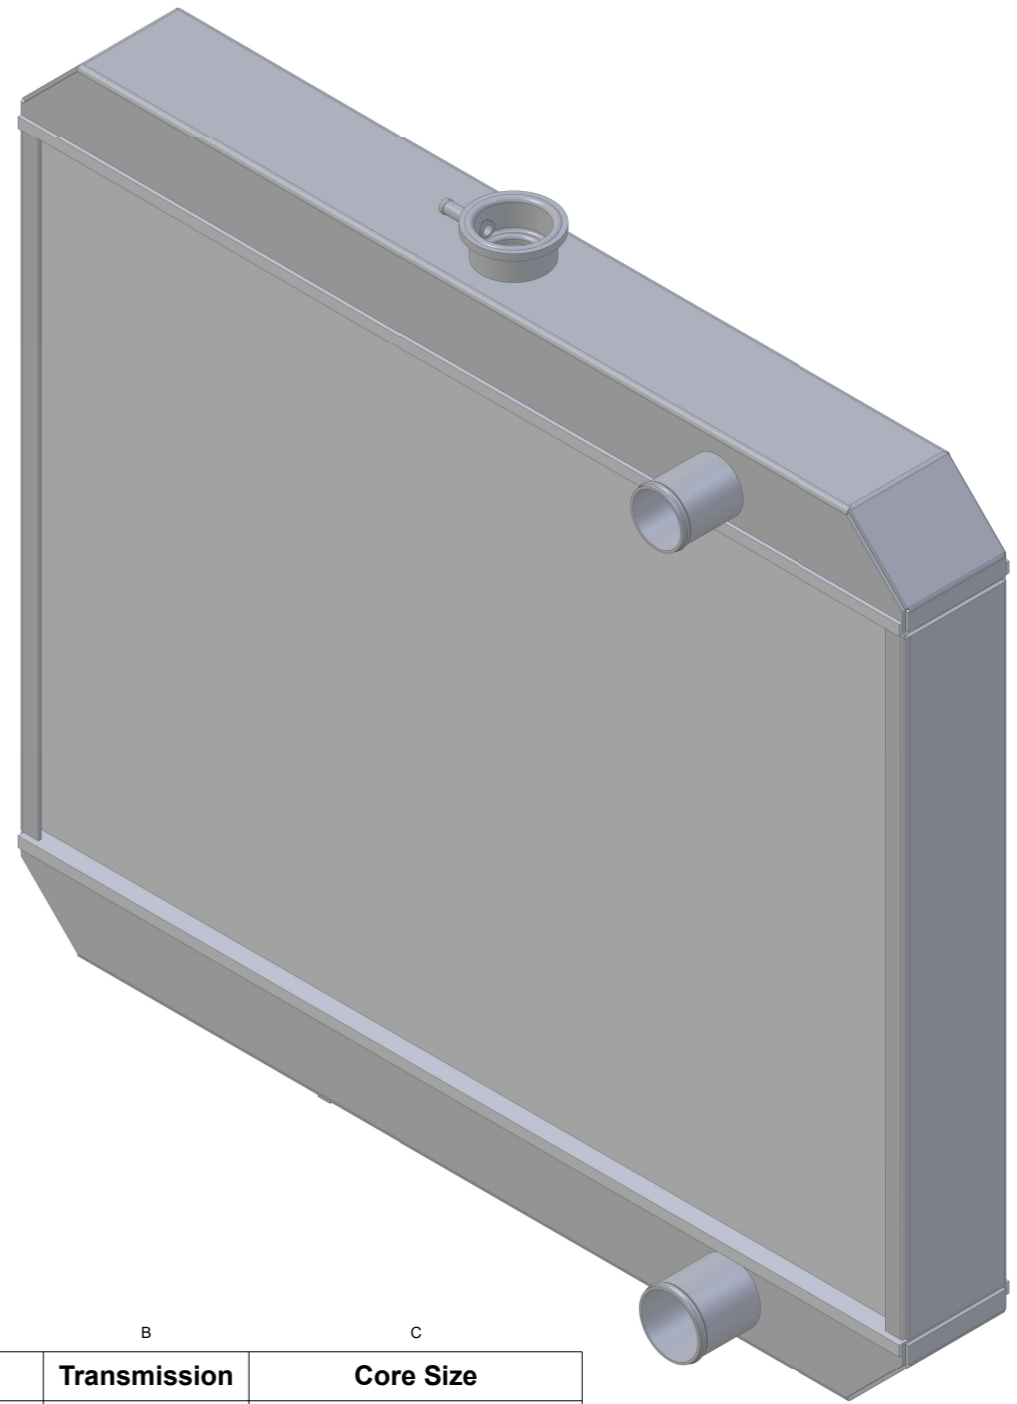

8 7 6 5 4 3 2 1

D
C
B
A

D
C
B
A

	A	B	C
1	SKU #	Transmission	Core Size
2	1-10244-100	Manual	Standard (2 Rows Of 1" Tubes)
3	1-10244-200	Manual	Upgraded (2 Rows Of 1.25" Tubes)

www.wizardcooling.com

Contact Us:
716-655-6760

Part Number
1-10244-Radiator

8 7 6 5 4 3 2 1