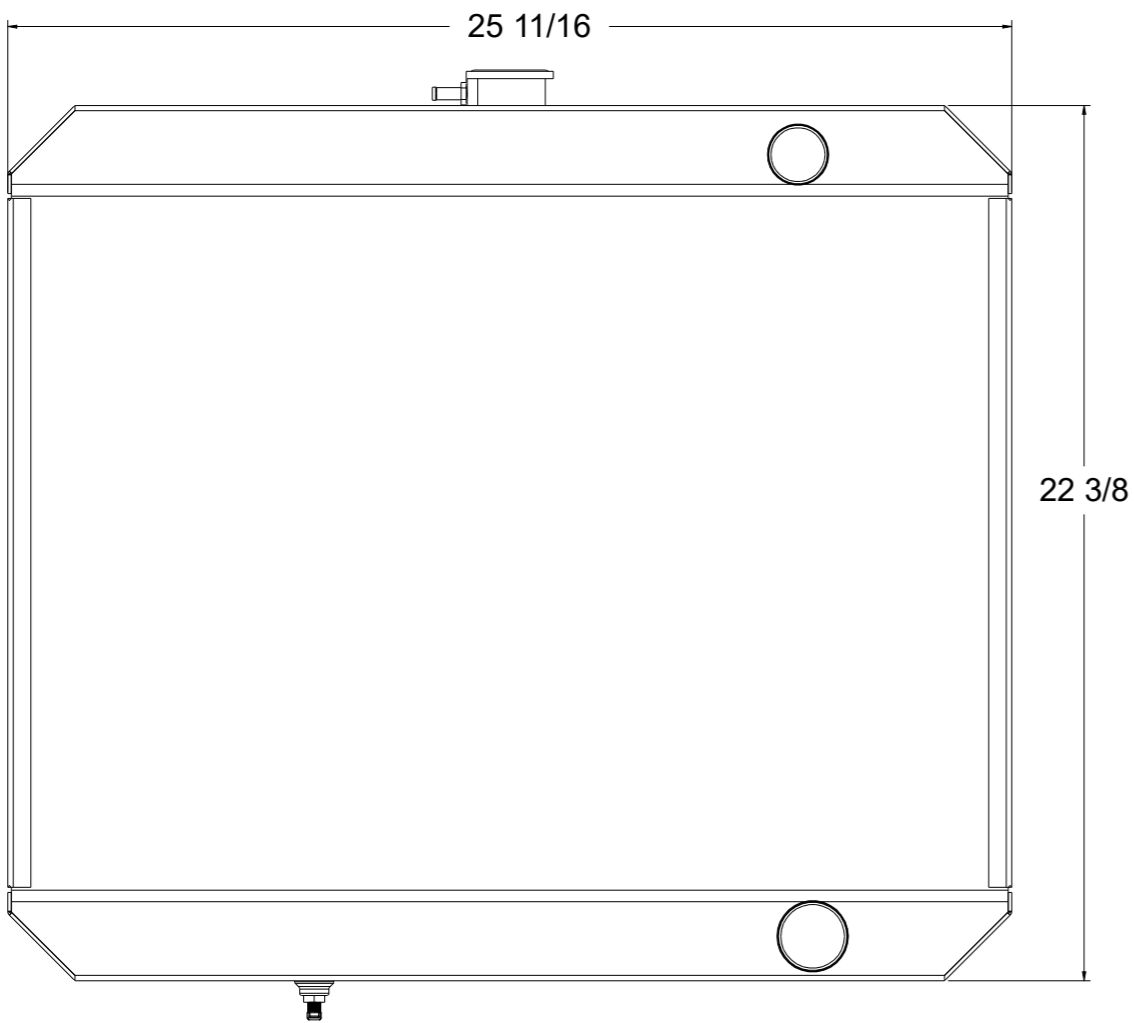

8 7 6 5 4 3 2 1

D
C
B
A

D
C
B
A

	A	B	C
1	SKU #	Transmission	Core Size
2	1-10244-100	Manual	Standard (2 Rows Of 1" Tubes)
3	1-10244-200	Manual	Upgraded (2 Rows Of 1.25" Tubes)

www.wizardcooling.com

Contact Us:
716-655-6760

Part Number
1-10244-Radiator

8 7 6 5 4 3 2 1