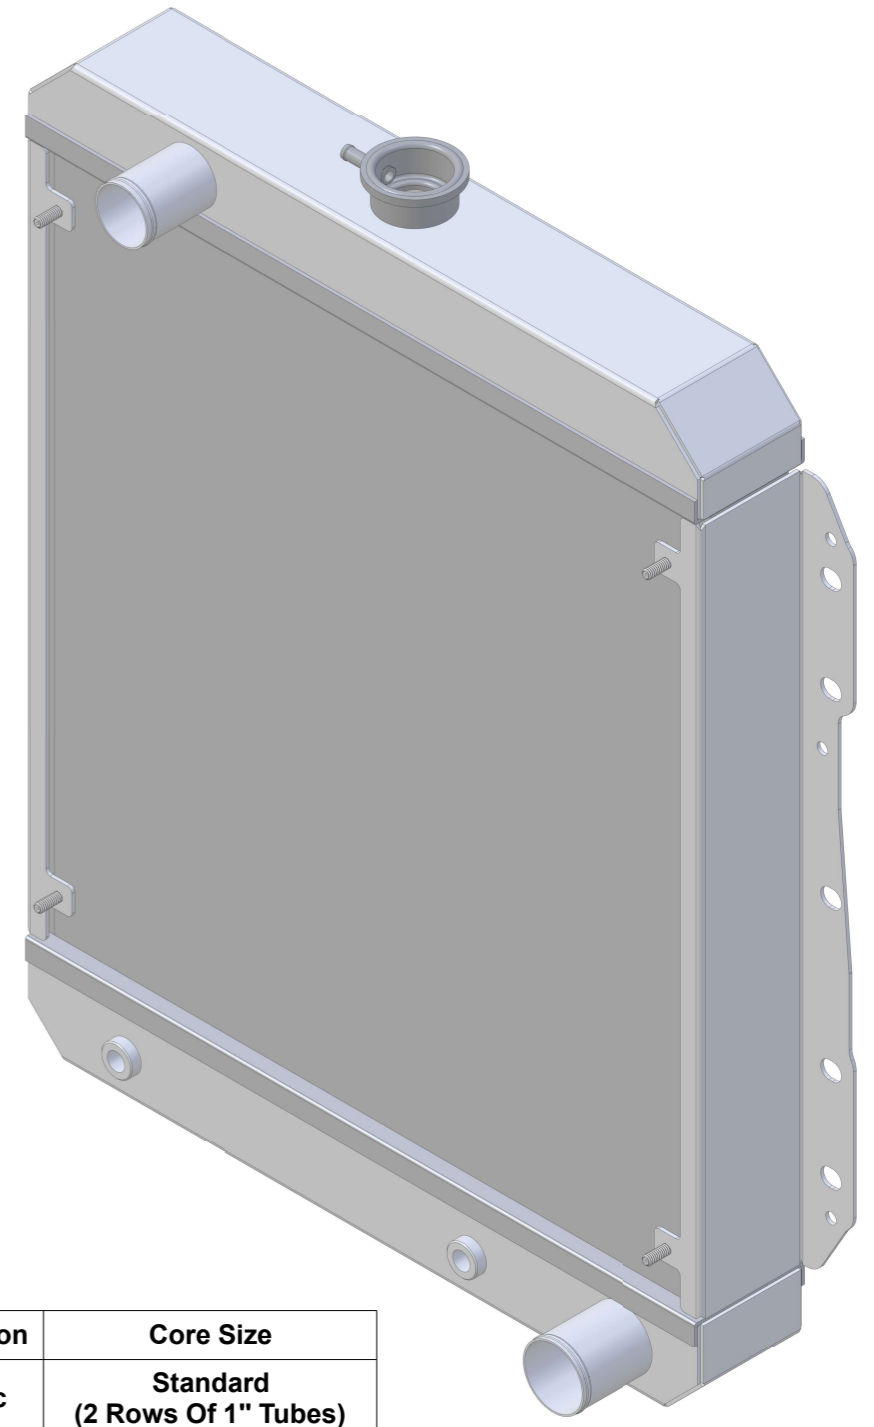

8 7 6 5 4 3 2 1

D C B A

SKU #	Transmission	Core Size
1-10200-110	Automatic	Standard (2 Rows Of 1" Tubes)
1-10200-210	Automatic	Upgraded (2 Rows Of 1.25" Tubes)

www.wizardcooling.com

Contact Us:
716-655-6760

Part Number
1-10200-Radiator

8 7 6 5 4 3 2 1

A B C D