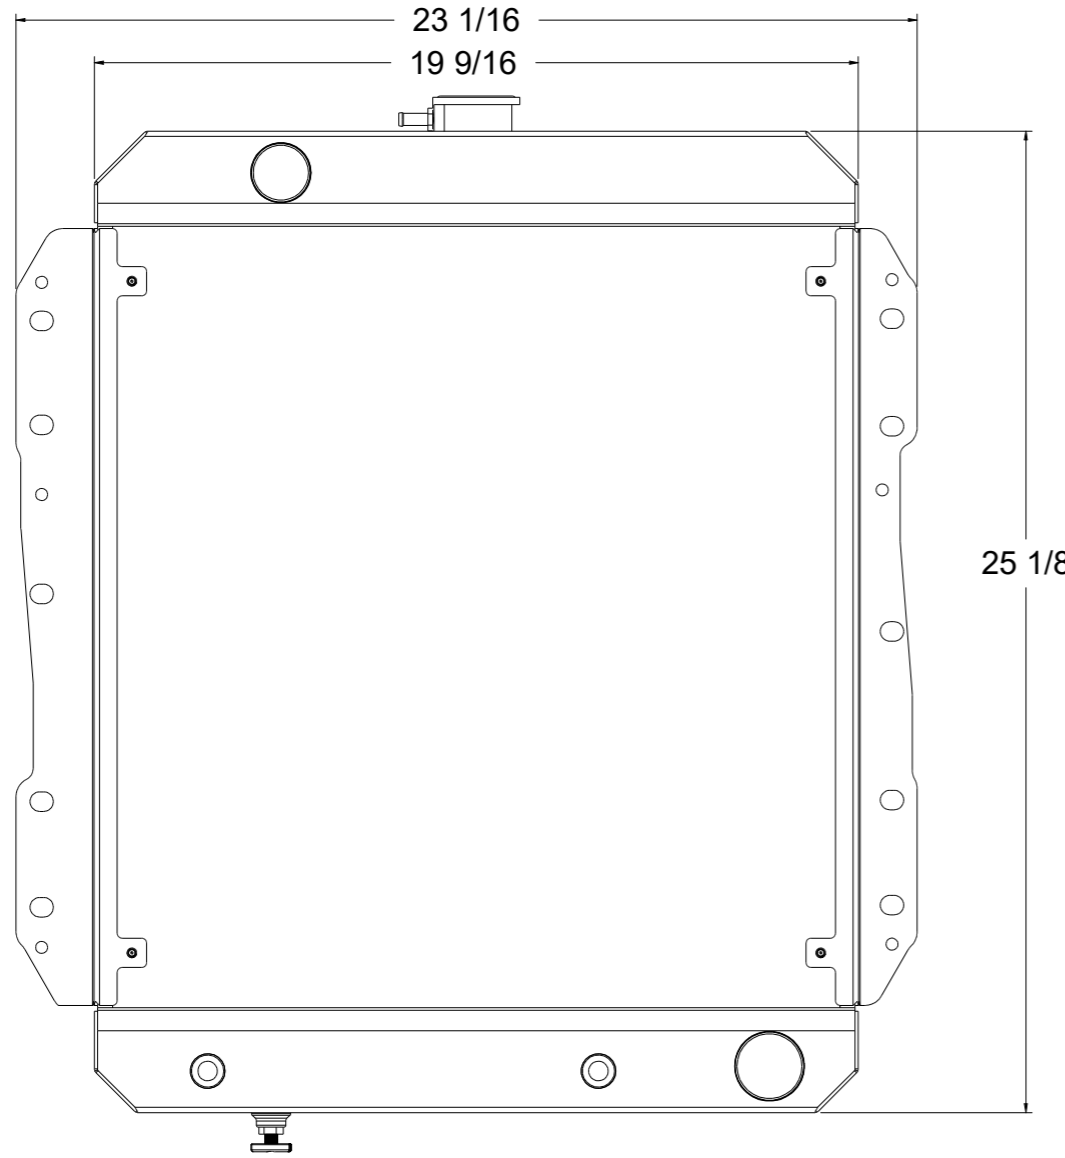

8 7 6 5 4 3 2 1

D C B A

SKU #	Transmission	Core Size
1-10200-110	Automatic	Standard (2 Rows Of 1" Tubes)
1-10200-210	Automatic	Upgraded (2 Rows Of 1.25" Tubes)

www.wizardcooling.com

Contact Us:
716-655-6760

Part Number
1-10200-Radiator

8 7 6 5 4 3 2 1

A B C D