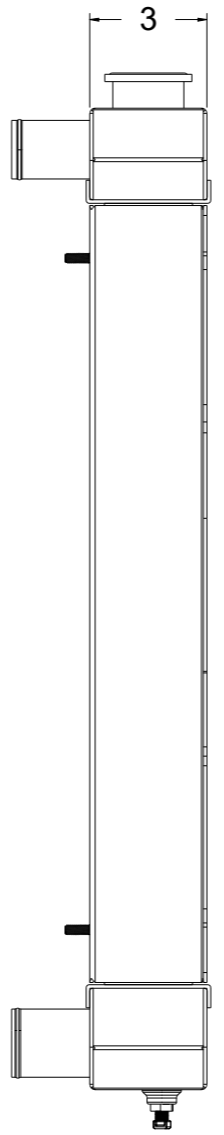

8 7 6 5 4 3 2 1

D C B A

SKU #	Transmission	Core Size
1-10200-110	Automatic	Standard (2 Rows Of 1" Tubes)
1-10200-210	Automatic	Upgraded (2 Rows Of 1.25" Tubes)

www.wizardcooling.com

Contact Us:
716-655-6760

Part Number
1-10200-Radiator

8 7 6 5 4 3 2 1

A B C D