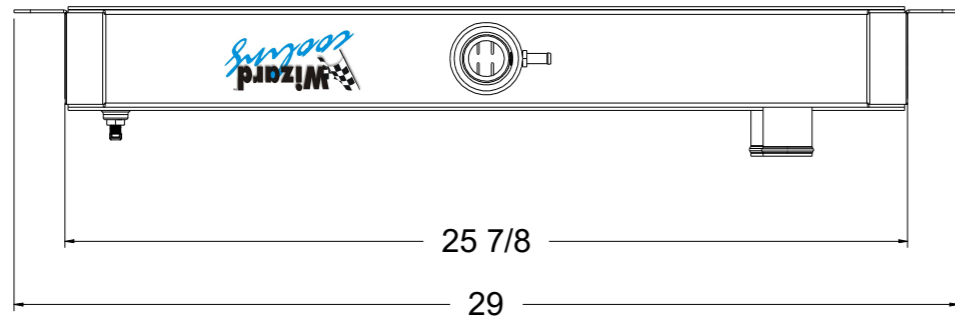

8 7 6 5 4 3 2 1

D

D

SKU #	Transmission	Core Size
1-10272-100	Manual	Standard (2 Rows Of 1" Tubes)
1-10272-200	Manual	Upgraded (2 Rows Of 1.25" Tubes)

C

C

B

B