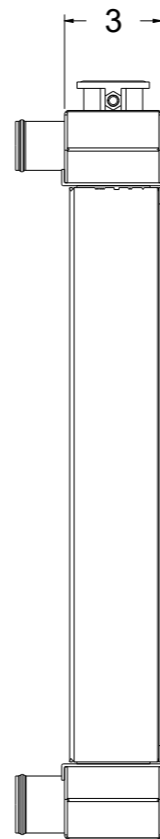

8 7 6 5 4 3 2 1

D

D

SKU #	Transmission	Core Size
1-10272-110	Automatic	Standard (2 Rows Of 1" Tubes)
1-10272-210	Automatic	Upgraded (2 Rows Of 1.25" Tubes)

C

C

B

B