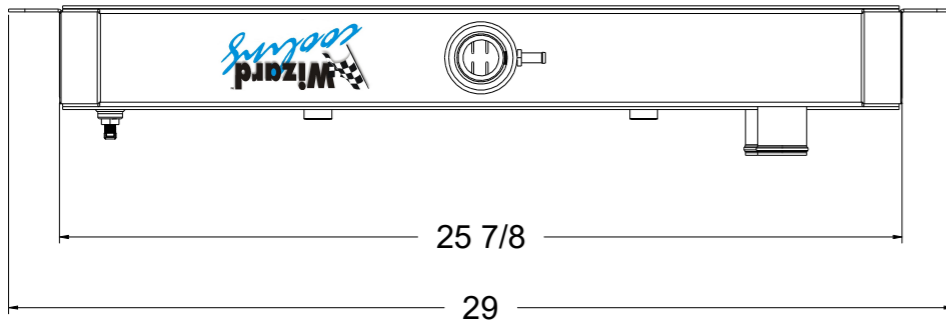

8 7 6 5 4 3 2 1

D

D

SKU #	Transmission	Core Size
1-10272-110	Automatic	Standard (2 Rows Of 1" Tubes)
1-10272-210	Automatic	Upgraded (2 Rows Of 1.25" Tubes)

C

C

B

B