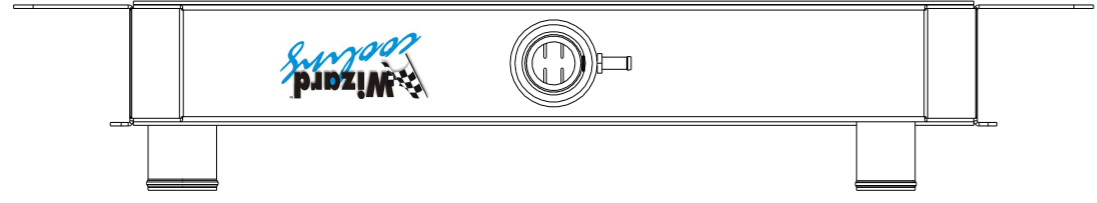

8 7 6 5 4 3 2 1

D

C

B

A

D

C

B

A

SKU #	Transmission	Core Size
1-1643-100	Manual	Standard (2 Rows Of 1" Tubes)
1-1643-200	Manual	Upgraded (2 Rows Of 1.25" Tubes)