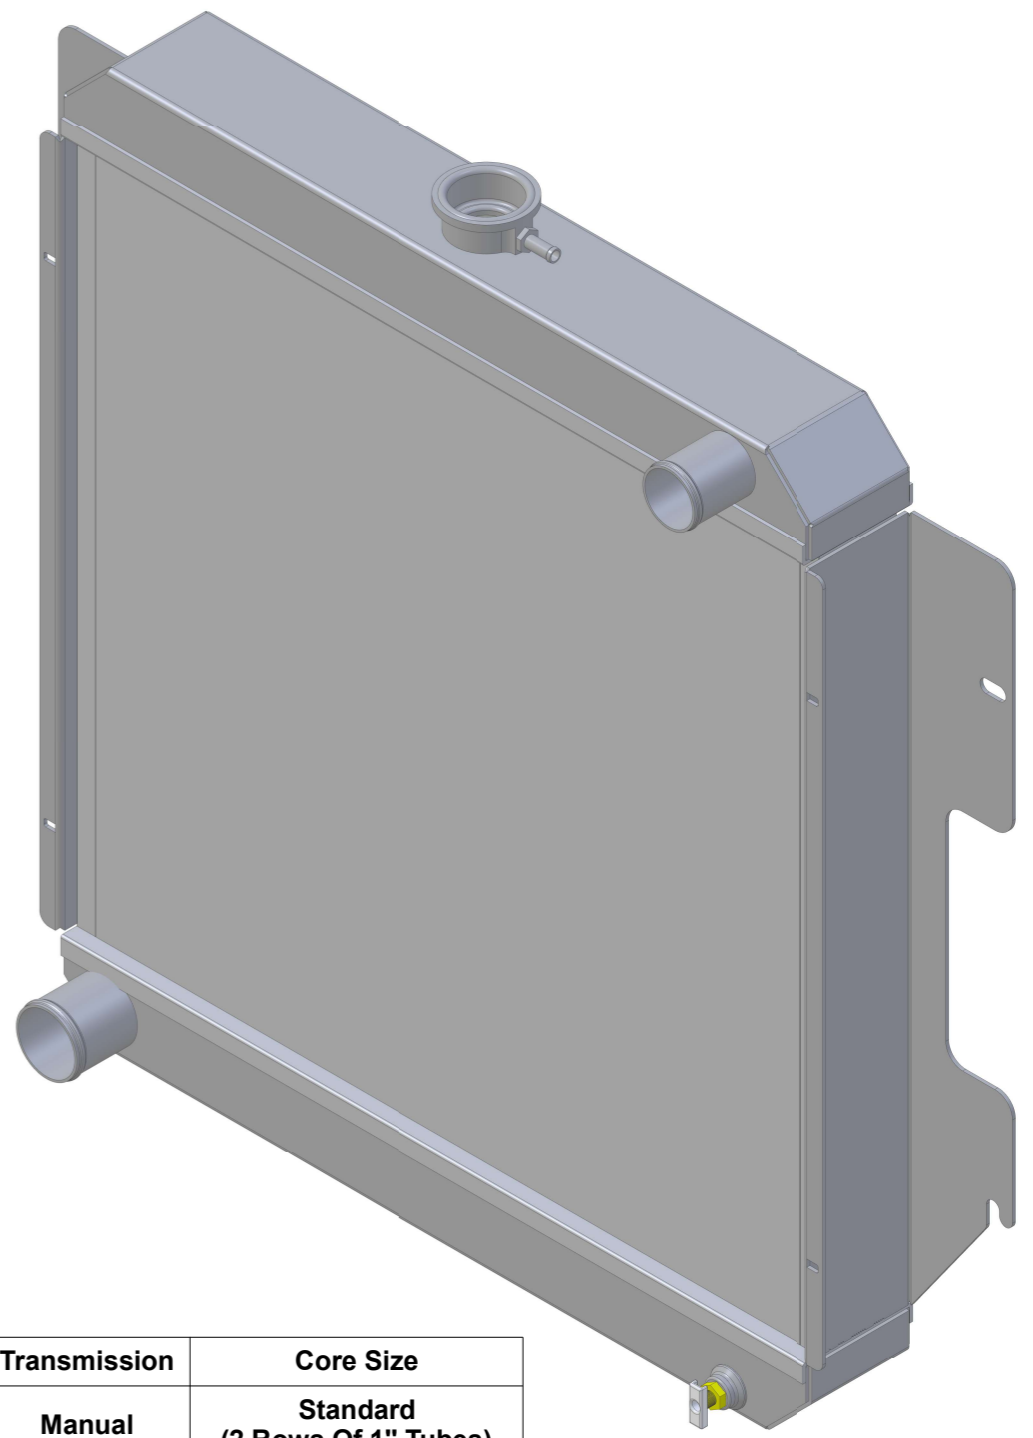

8 7 6 5 4 3 2 1

D

C

B

A

D

C

B

A

SKU #	Transmission	Core Size
1-1643-100	Manual	Standard (2 Rows Of 1" Tubes)
1-1643-200	Manual	Upgraded (2 Rows Of 1.25" Tubes)

www.wizardcooling.com

Contact Us:
716-655-6760

Part Number
1-1643-Radiator