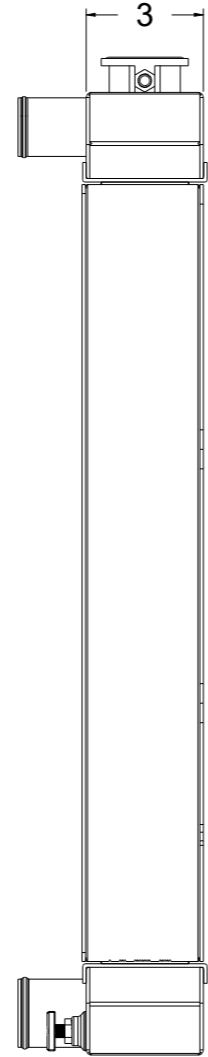

8 7 6 5 4 3 2 1

D

C

B

A

D

C

B

A

SKU #	Transmission	Core Size
1-1643-100	Manual	Standard (2 Rows Of 1" Tubes)
1-1643-200	Manual	Upgraded (2 Rows Of 1.25" Tubes)

www.wizardcooling.com

Contact Us:
716-655-6760

Part Number
1-1643-Radiator

8 7 6 5 4 3 2 1