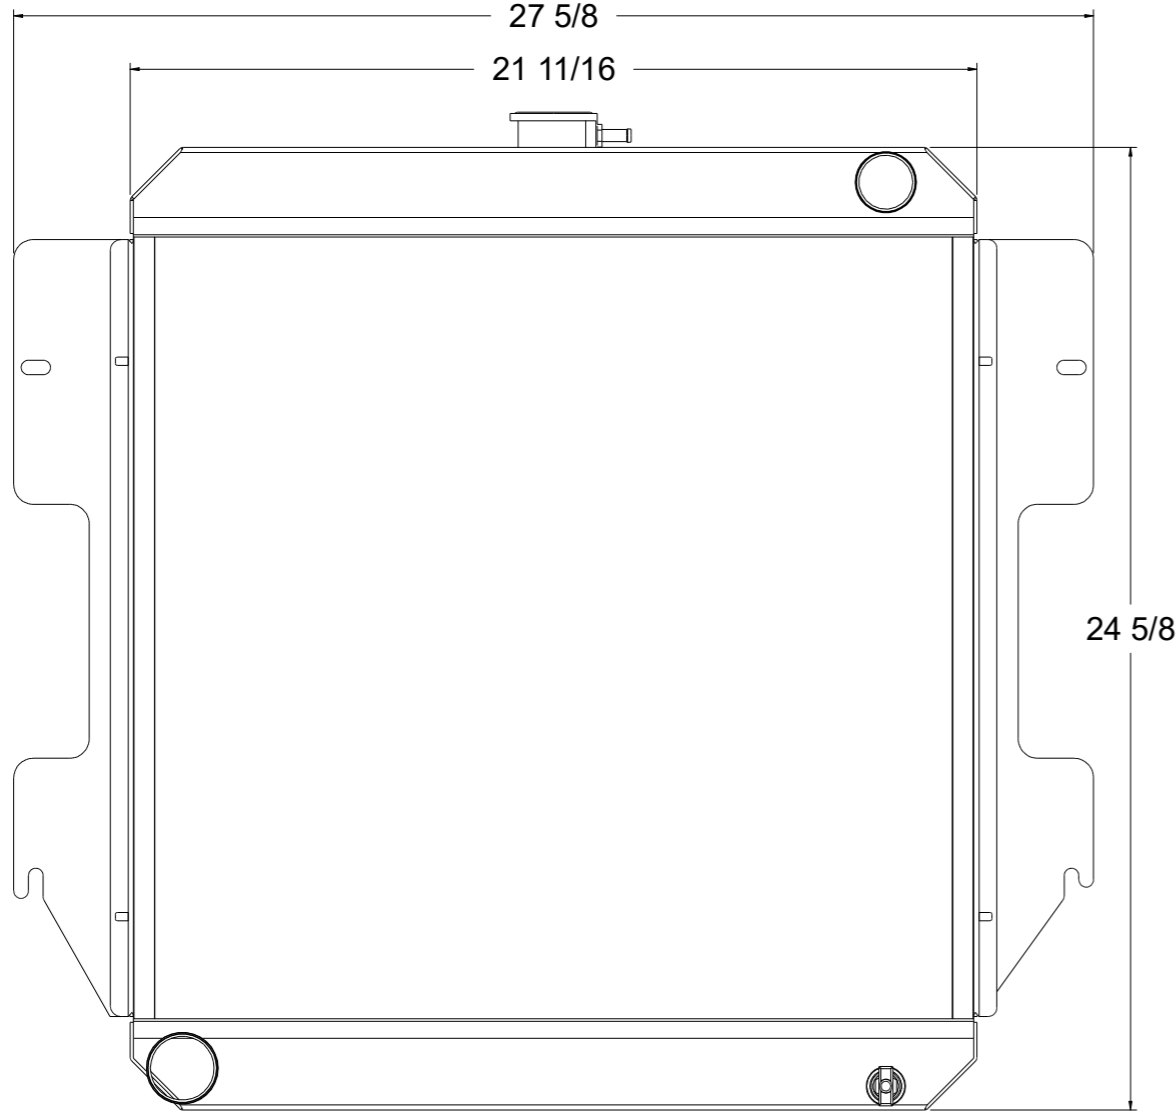

8 7 6 5 4 3 2 1

D

C

B

A

D

C

B

A

SKU #	Transmission	Core Size
1-1643-100	Manual	Standard (2 Rows Of 1" Tubes)
1-1643-200	Manual	Upgraded (2 Rows Of 1.25" Tubes)