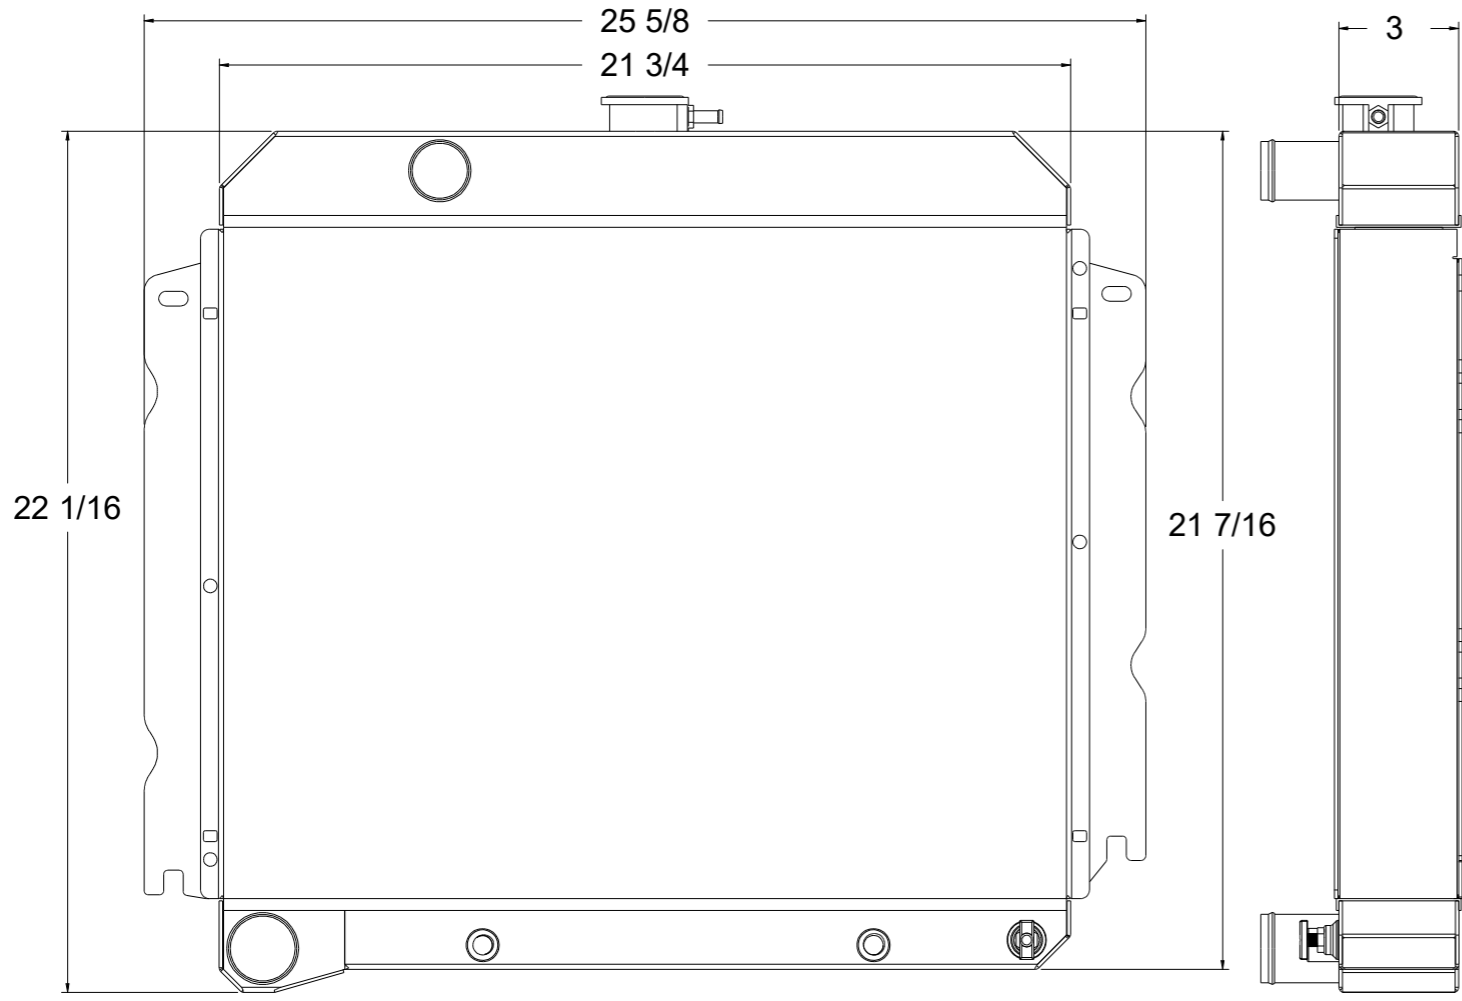

A

SKU #	Transmission	Core Size
1-1637-110	Automatic	Standard (2 Rows Of 1" Tubes)
1-1637-210	Automatic	Upgraded (2 Rows Of 1.25" Tubes)

**Wizard<sup>™</sup> cooling**  
Custom Aluminum Radiators  
[www.wizardcooling.com](http://www.wizardcooling.com)