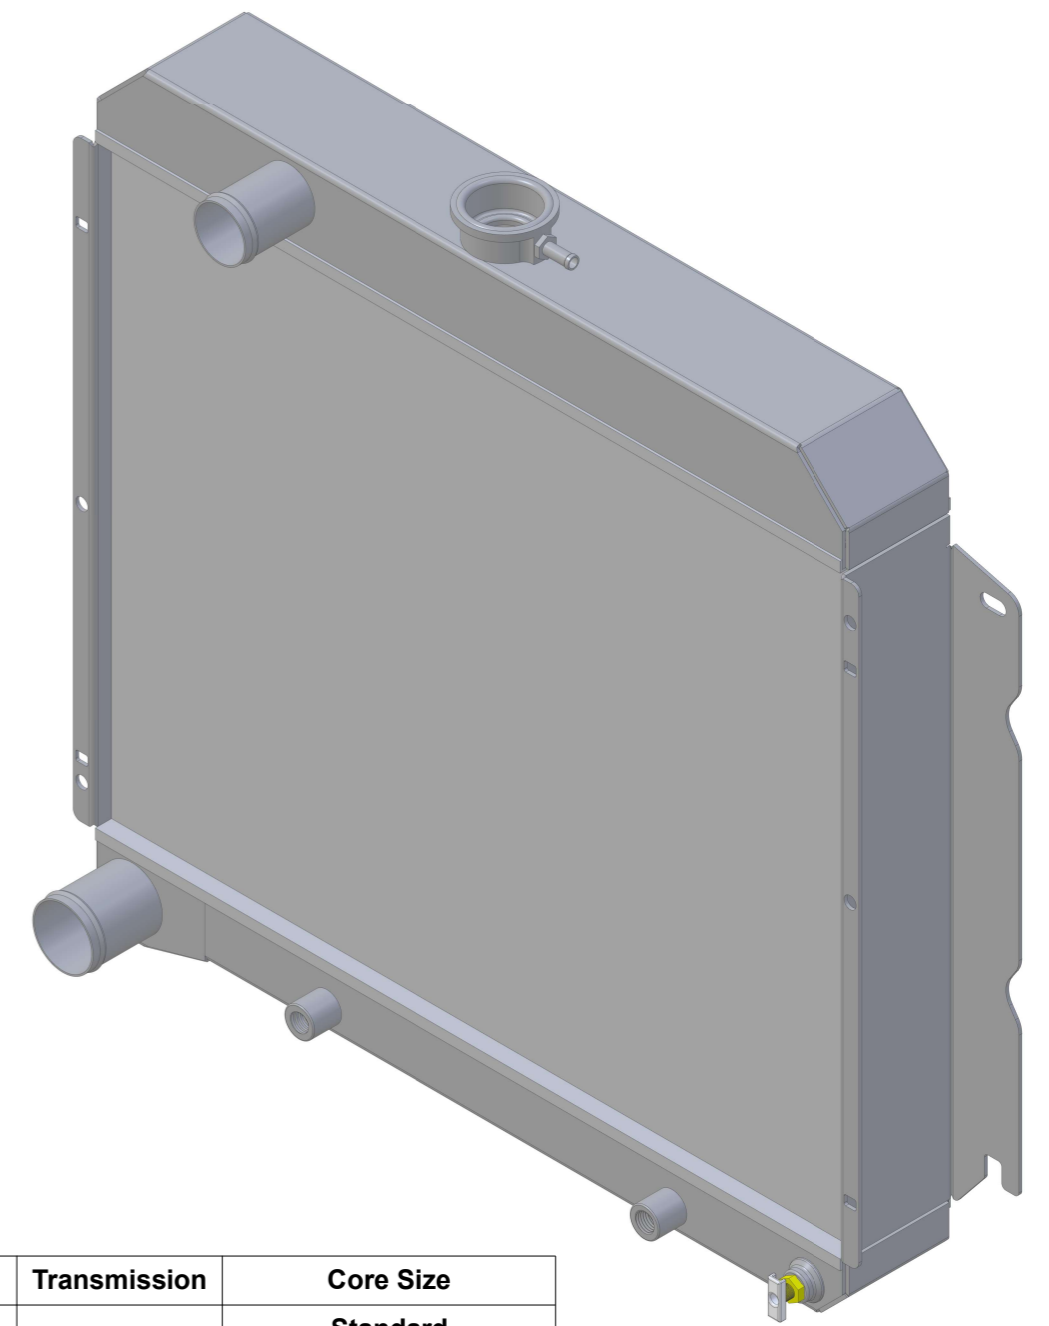

A

SKU #	Transmission	Core Size
1-1637-110	Automatic	Standard (2 Rows Of 1" Tubes)
1-1637-210	Automatic	Upgraded (2 Rows Of 1.25" Tubes)

**Wizard<sup>™</sup> cooling**  
Custom Aluminum Radiators  
[www.wizardcooling.com](http://www.wizardcooling.com)