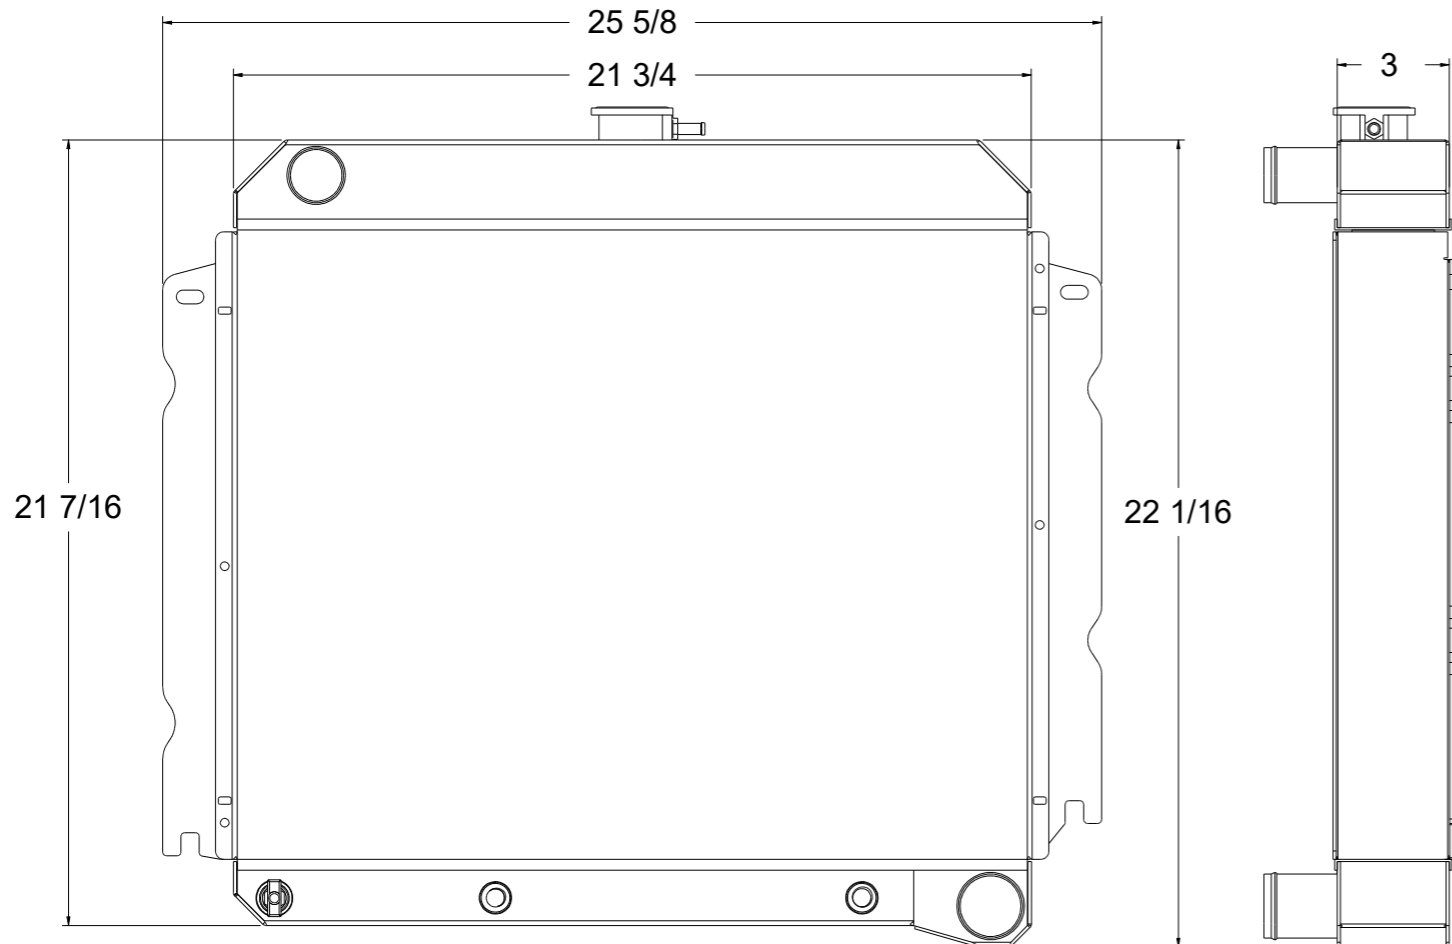

8 7 6 5 4 3 2 1

D

D

C

C

B

B

SKU #	Transmission	Core Size
1-1635-110	Automatic	Standard (2 Rows Of 1" Tubes)
1-1635-210	Automatic	Upgraded (2 Rows Of 1.25" Tubes)