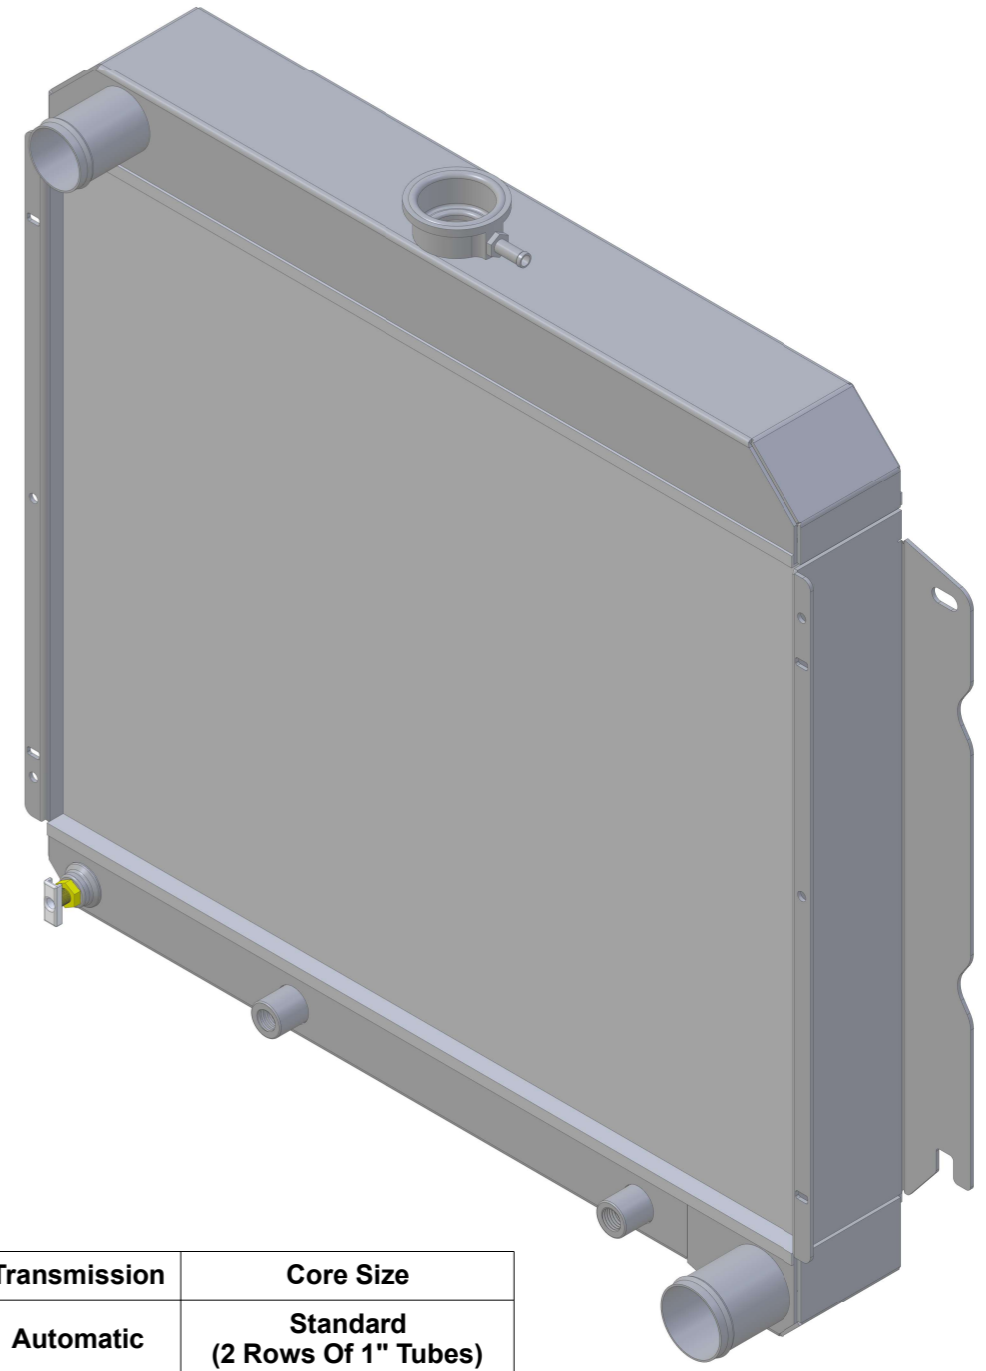

8 7 6 5 4 3 2 1

D

D

C

C

B

B

SKU #	Transmission	Core Size
1-1635-110	Automatic	Standard (2 Rows Of 1" Tubes)
1-1635-210	Automatic	Upgraded (2 Rows Of 1.25" Tubes)