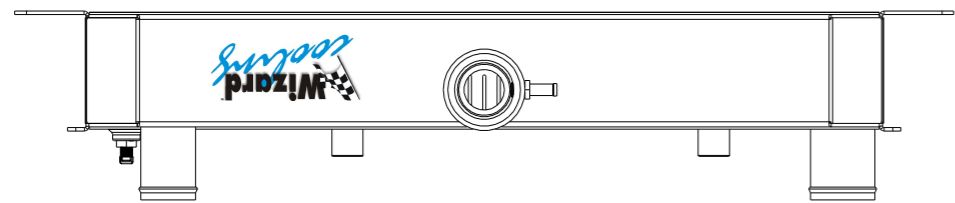

8 7 6 5 4 3 2 1

D

D

C

C

B

B

SKU #	Transmission	Core Size
1-1635-110	Automatic	Standard (2 Rows Of 1" Tubes)
1-1635-210	Automatic	Upgraded (2 Rows Of 1.25" Tubes)