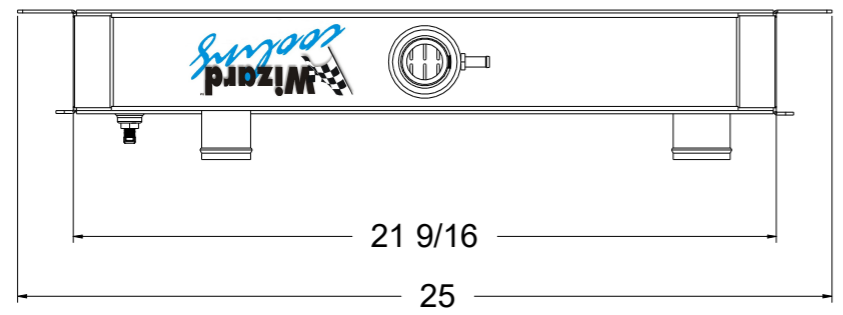

8 7 6 5 4 3 2 1

D

D

SKU #	Transmission	Core Size
1-526-100	Manual	Standard (2 Rows Of 1" Tubes)
1-526-200	Manual	Upgraded (2 Rows Of 1.25" Tubes)

C

C

B

B