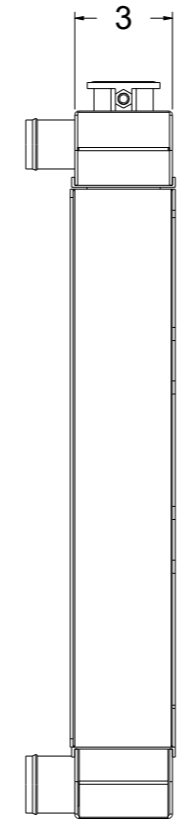

8 7 6 5 4 3 2 1

D

D

SKU #	Transmission	Core Size
1-526-100	Manual	Standard (2 Rows Of 1" Tubes)
1-526-200	Manual	Upgraded (2 Rows Of 1.25" Tubes)

C

C

B

B