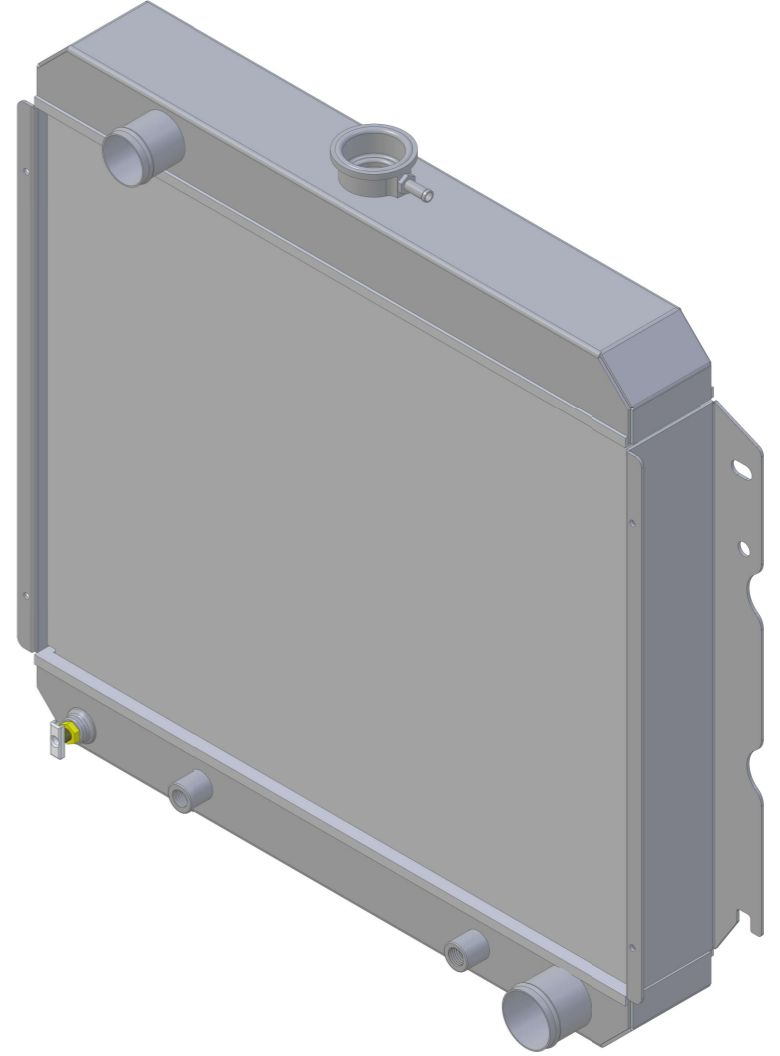

8 7 6 5 4 3 2 1

D

D

SKU #	Transmission	Core Size
1-526-110	Automatic	Standard (2 Rows Of 1" Tubes)
1-526-210	Automatic	Upgraded (2 Rows Of 1.25" Tubes)

C

C

B

B