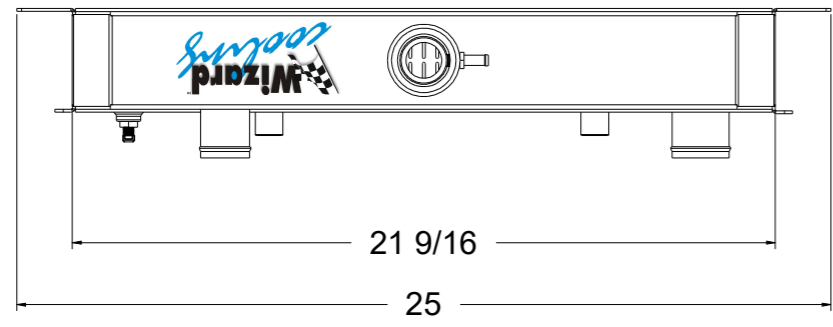

8 7 6 5 4 3 2 1

D

D

SKU #	Transmission	Core Size
1-526-110	Automatic	Standard (2 Rows Of 1" Tubes)
1-526-210	Automatic	Upgraded (2 Rows Of 1.25" Tubes)

C

C

B

B