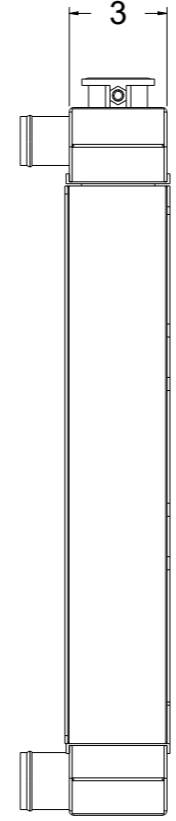

8 7 6 5 4 3 2 1

D

D

SKU #	Transmission	Core Size
1-526-110	Automatic	Standard (2 Rows Of 1" Tubes)
1-526-210	Automatic	Upgraded (2 Rows Of 1.25" Tubes)

C

C

B

B