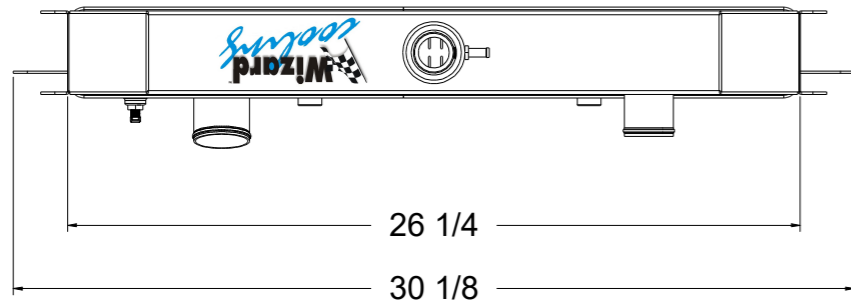

8 7 6 5 4 3 2 1

SKU #	Transmission	Core Size
1-480-110	Automatic	Standard (2 Rows Of 1" Tubes)
1-480-210	Automatic	Upgraded (2 Rows Of 1.25" Tubes)

Contact Us:
716-655-6760

Part Number
1-480-Radiator

8 7 6 5 4 3 2 1