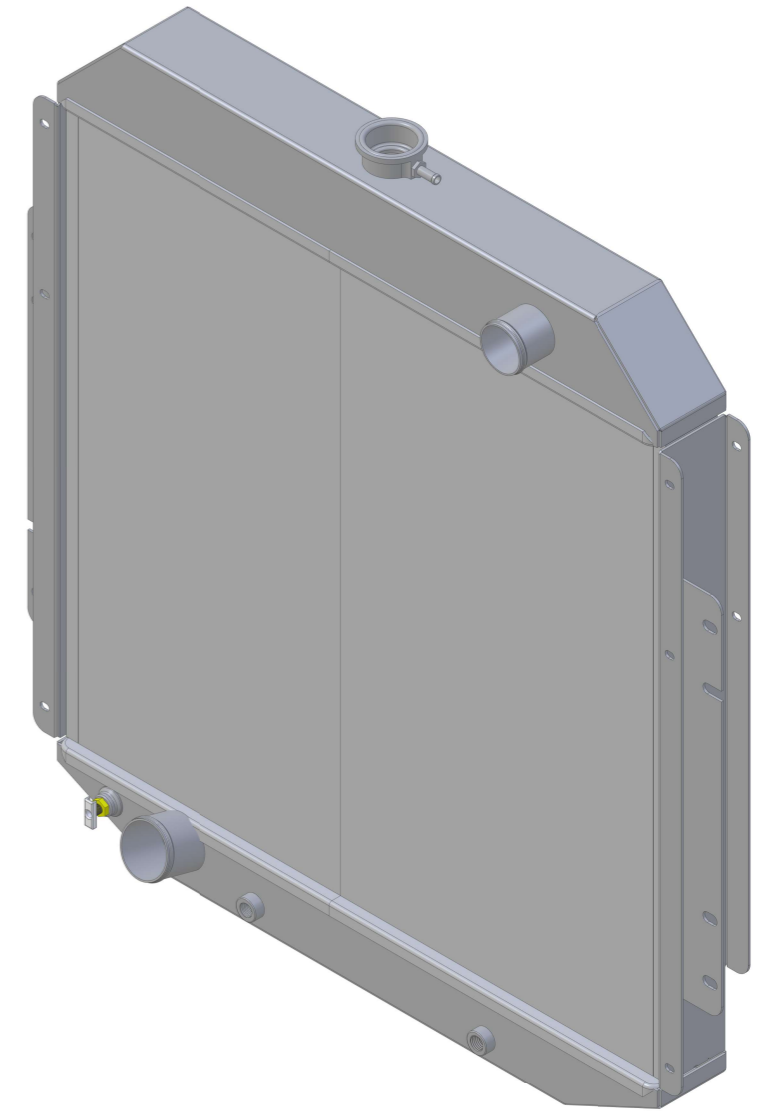

8 7 6 5 4 3 2 1

SKU #	Transmission	Core Size
1-480-110	Automatic	Standard (2 Rows Of 1" Tubes)
1-480-210	Automatic	Upgraded (2 Rows Of 1.25" Tubes)

Contact Us:
716-655-6760

Part Number
1-480-Radiator

8 7 6 5 4 3 2 1