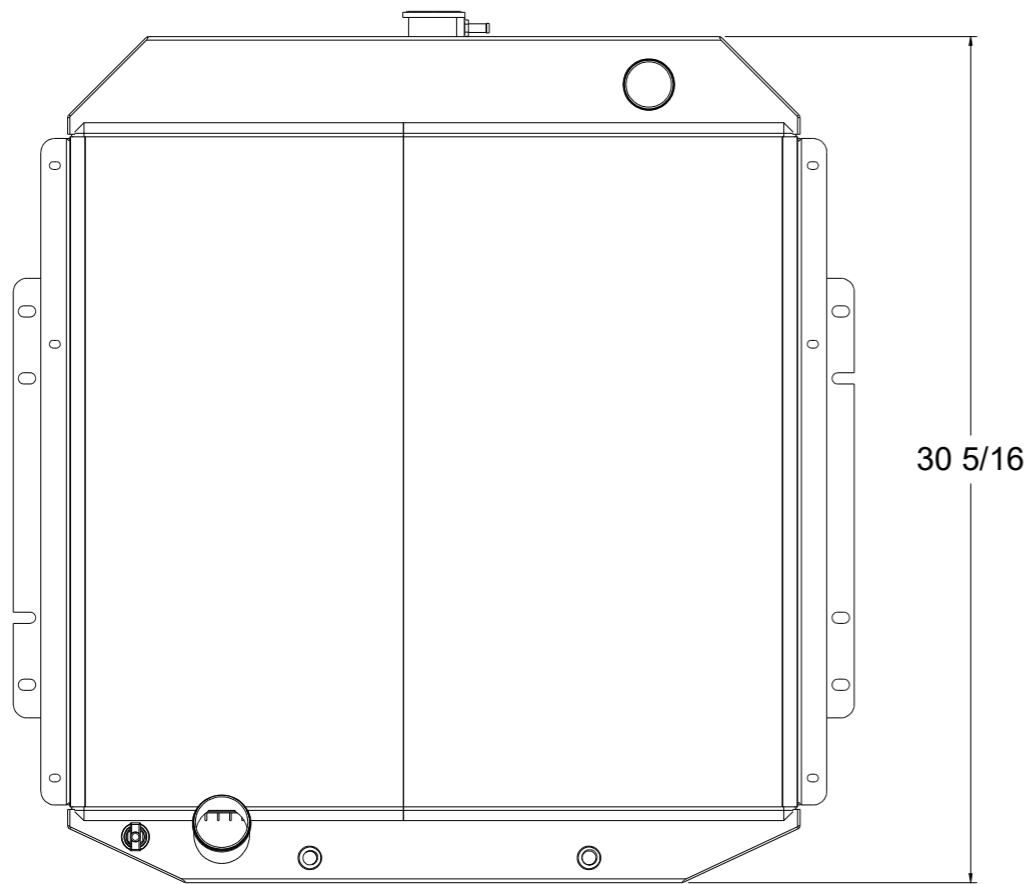

8 7 6 5 4 3 2 1

SKU #	Transmission	Core Size
1-480-110	Automatic	Standard (2 Rows Of 1" Tubes)
1-480-210	Automatic	Upgraded (2 Rows Of 1.25" Tubes)

Contact Us:
716-655-6760

Part Number
1-480-Radiator

8 7 6 5 4 3 2 1