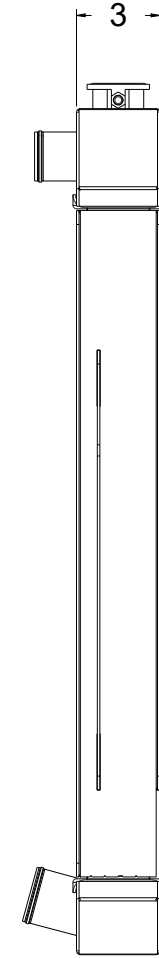

SKU #	Transmission	Core Size
1-480-100	Manual	Standard (2 Rows Of 1" Tubes)
1-480-200	Manual	Upgraded (2 Rows Of 1.25" Tubes)

Wizard
cooling
Custom Aluminum Radiators
www.wizardcooling.com

Contact Us:
716-655-6760

Part Number
1-480-Radiator