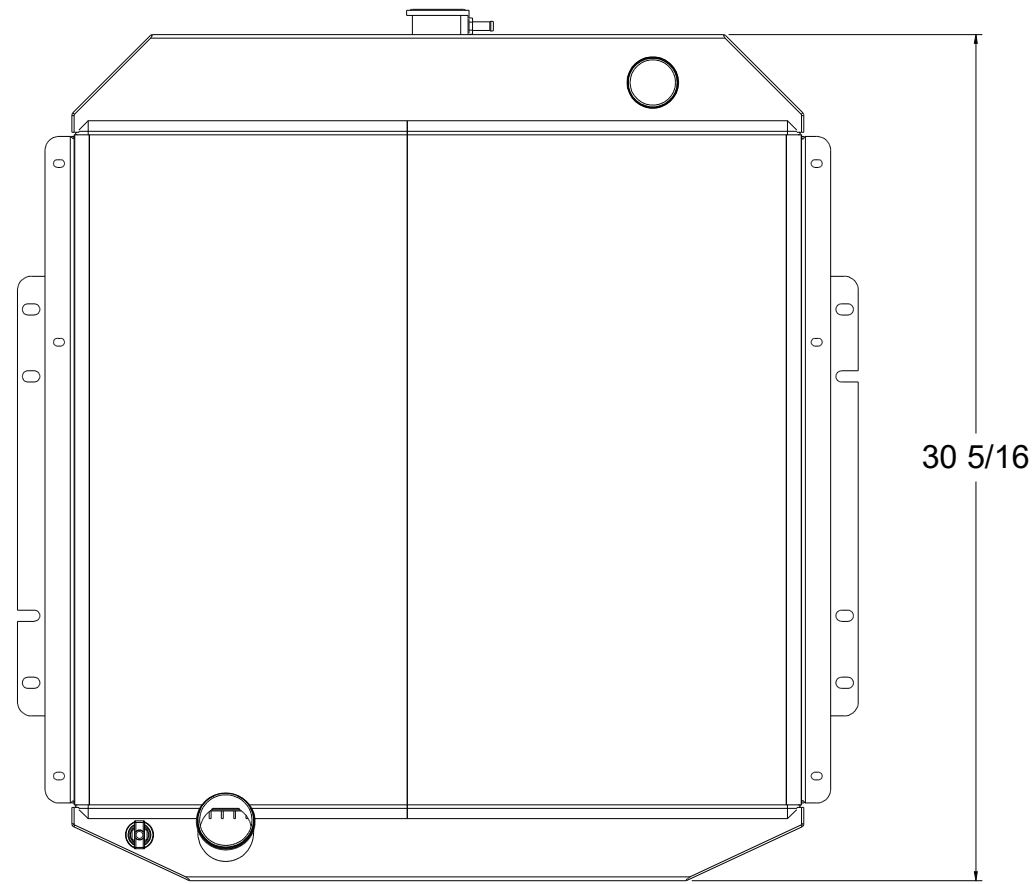

SKU #	Transmission	Core Size
1-480-100	Manual	Standard (2 Rows Of 1" Tubes)
1-480-200	Manual	Upgraded (2 Rows Of 1.25" Tubes)

Wizard
cooling
Custom Aluminum Radiators
www.wizardcooling.com

Contact Us:
716-655-6760

Part Number
1-480-Radiator