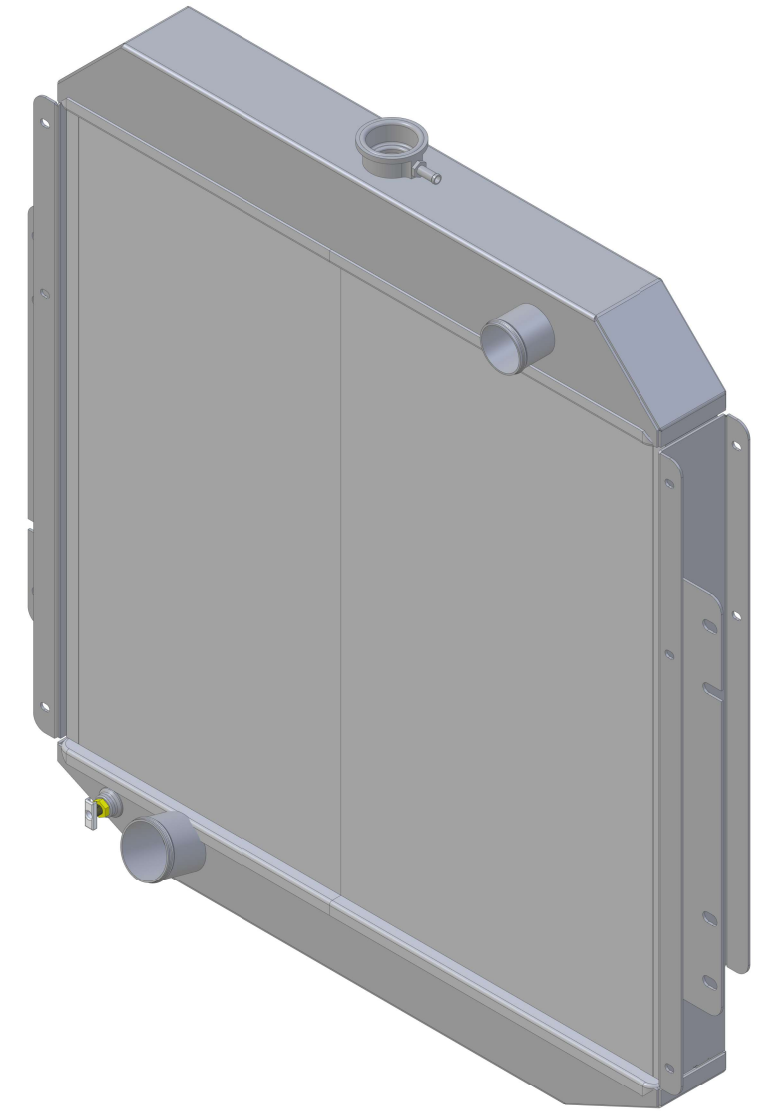

SKU #	Transmission	Core Size
1-480-100	Manual	Standard (2 Rows Of 1" Tubes)
1-480-200	Manual	Upgraded (2 Rows Of 1.25" Tubes)

Wizard
cooling
Custom Aluminum Radiators
www.wizardcooling.com

Contact Us:
716-655-6760

Part Number
1-480-Radiator