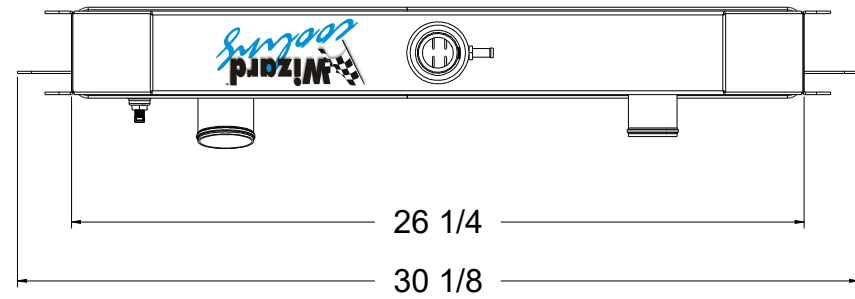

SKU #	Transmission	Core Size
1-480-100	Manual	Standard (2 Rows Of 1" Tubes)
1-480-200	Manual	Upgraded (2 Rows Of 1.25" Tubes)

Wizard
cooling
Custom Aluminum Radiators
www.wizardcooling.com

Contact Us:
716-655-6760