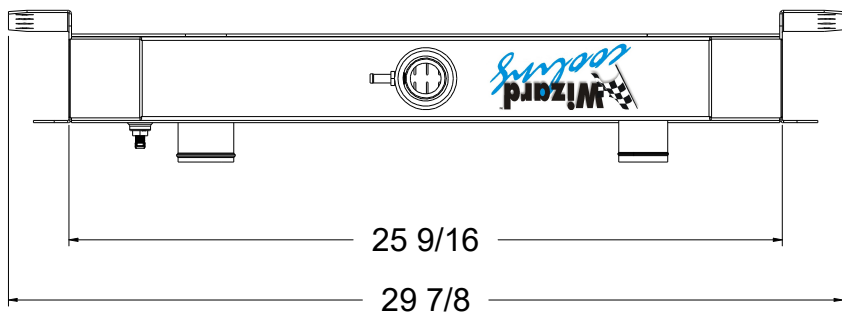

8 7 6 5 4 3 2 1

D

D

SKU #	Transmission	Core Size
1-433-100	Manual	Standard (2 Rows Of 1" Tubes)
1-433-200	Manual	Upgraded (2 Rows Of 1.25" Tubes)

C

C

B

B