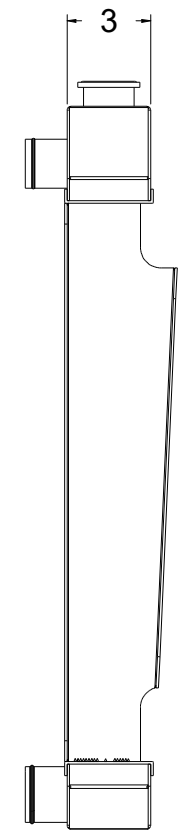

8 7 6 5 4 3 2 1

D

D

SKU #	Transmission	Core Size
1-433-100	Manual	Standard (2 Rows Of 1" Tubes)
1-433-200	Manual	Upgraded (2 Rows Of 1.25" Tubes)

C

C

B

B