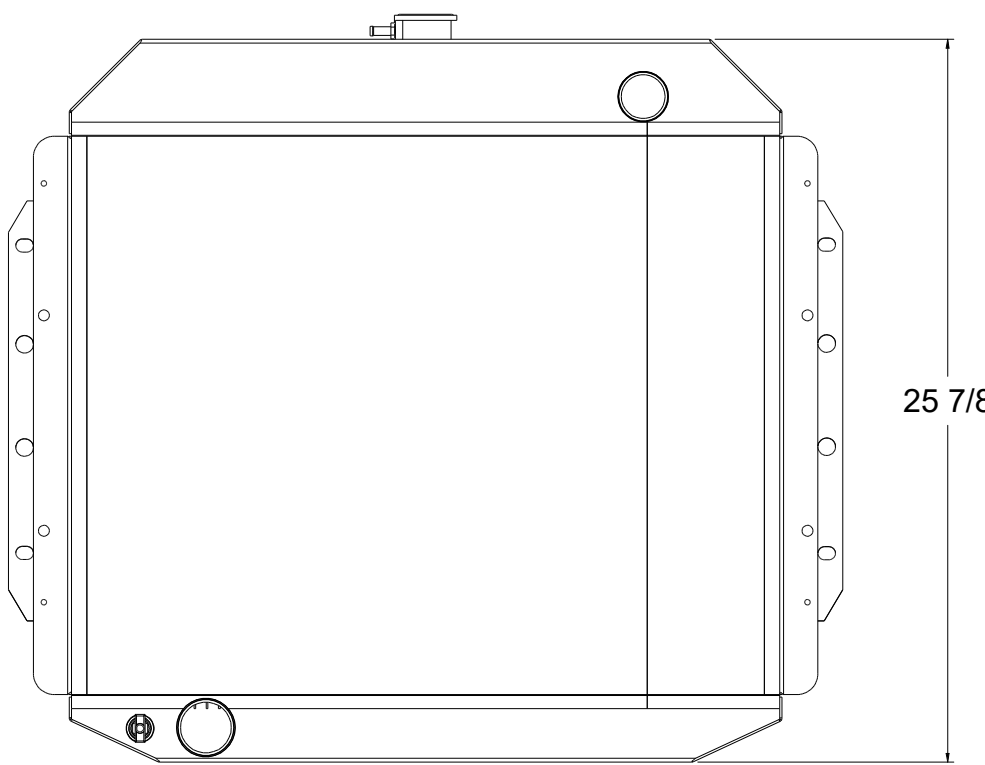

8 7 6 5 4 3 2 1

D

D

SKU #	Transmission	Core Size
1-433-100	Manual	Standard (2 Rows Of 1" Tubes)
1-433-200	Manual	Upgraded (2 Rows Of 1.25" Tubes)

C

C

B

B