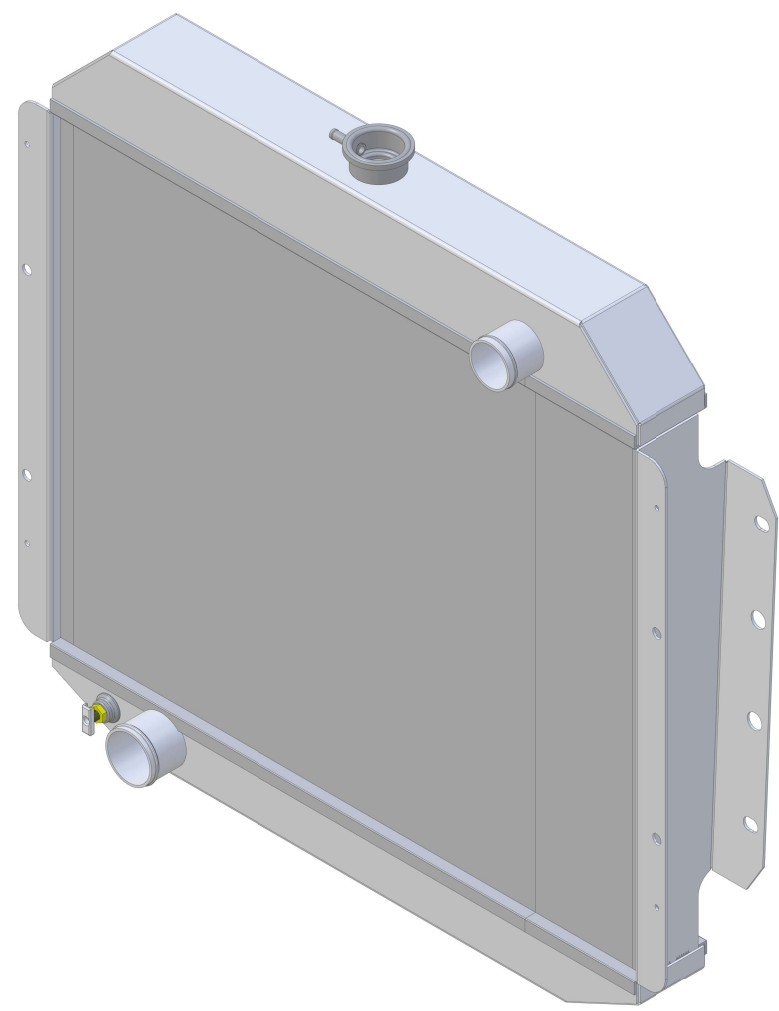

8 7 6 5 4 3 2 1

D

D

SKU #	Transmission	Core Size
1-433-100	Manual	Standard (2 Rows Of 1" Tubes)
1-433-200	Manual	Upgraded (2 Rows Of 1.25" Tubes)

C

C

B

B