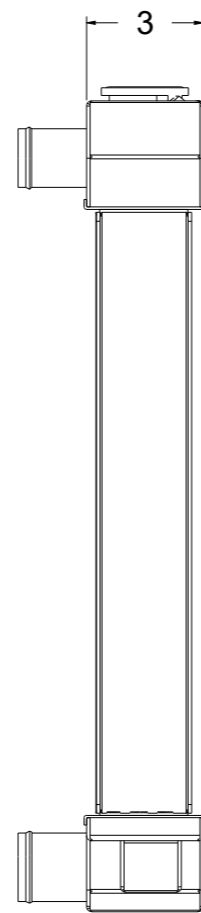

8 7 6 5 4 3 2 1

D

SKU #	Transmission	Core Size
1-338-110	Automatic	Standard (2 Rows Of 1" Tubes)
1-338-210	Automatic	Upgraded (2 Rows Of 1.25" Tubes)

D

C

C

B

B