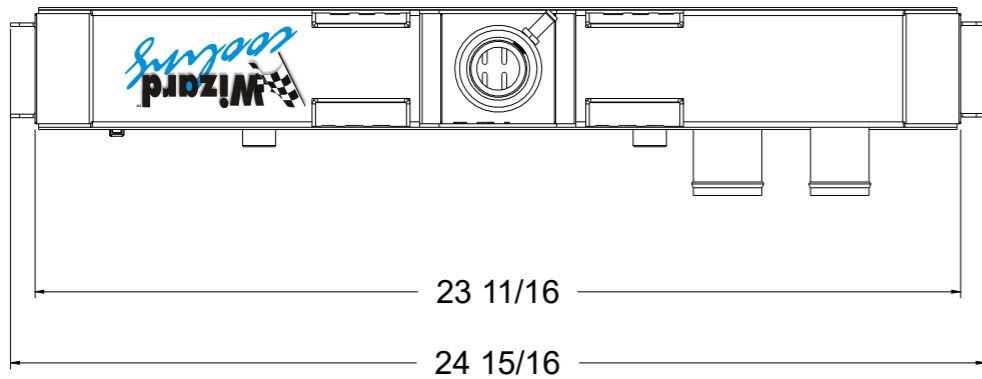

8 7 6 5 4 3 2 1

D

SKU #	Transmission	Core Size
1-338-110	Automatic	Standard (2 Rows Of 1" Tubes)
1-338-210	Automatic	Upgraded (2 Rows Of 1.25" Tubes)

D

C

C

B

B