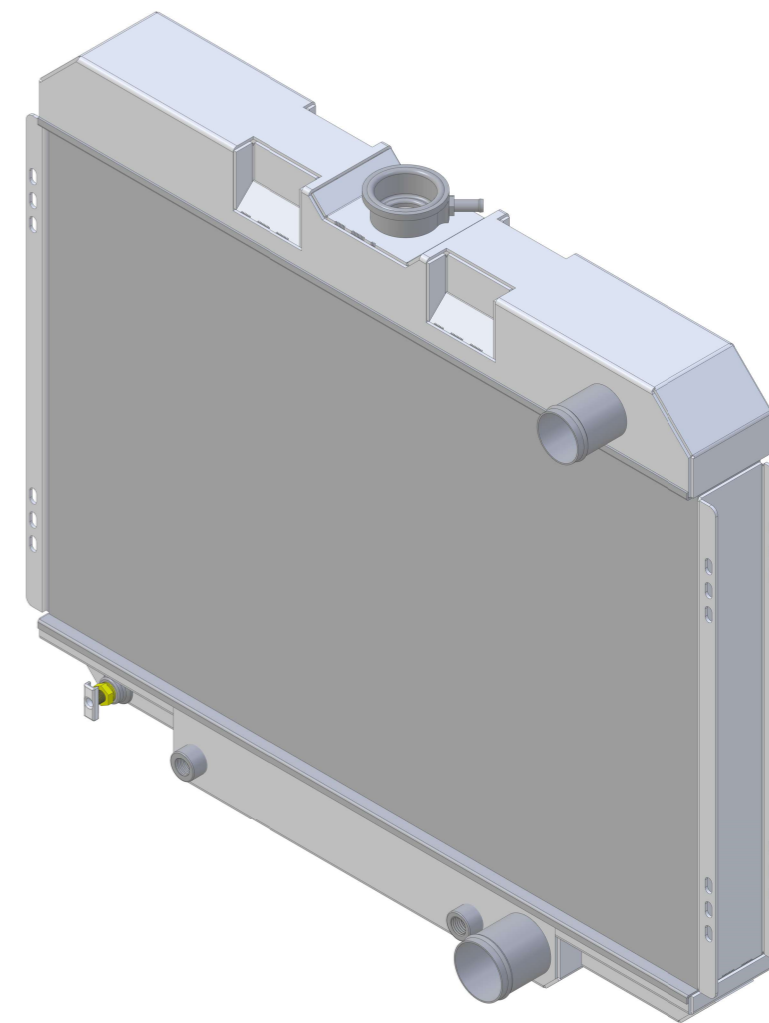

8 7 6 5 4 3 2 1

D

SKU #	Transmission	Core Size
1-338-110	Automatic	Standard (2 Rows Of 1" Tubes)
1-338-210	Automatic	Upgraded (2 Rows Of 1.25" Tubes)

D

C

C

B

B