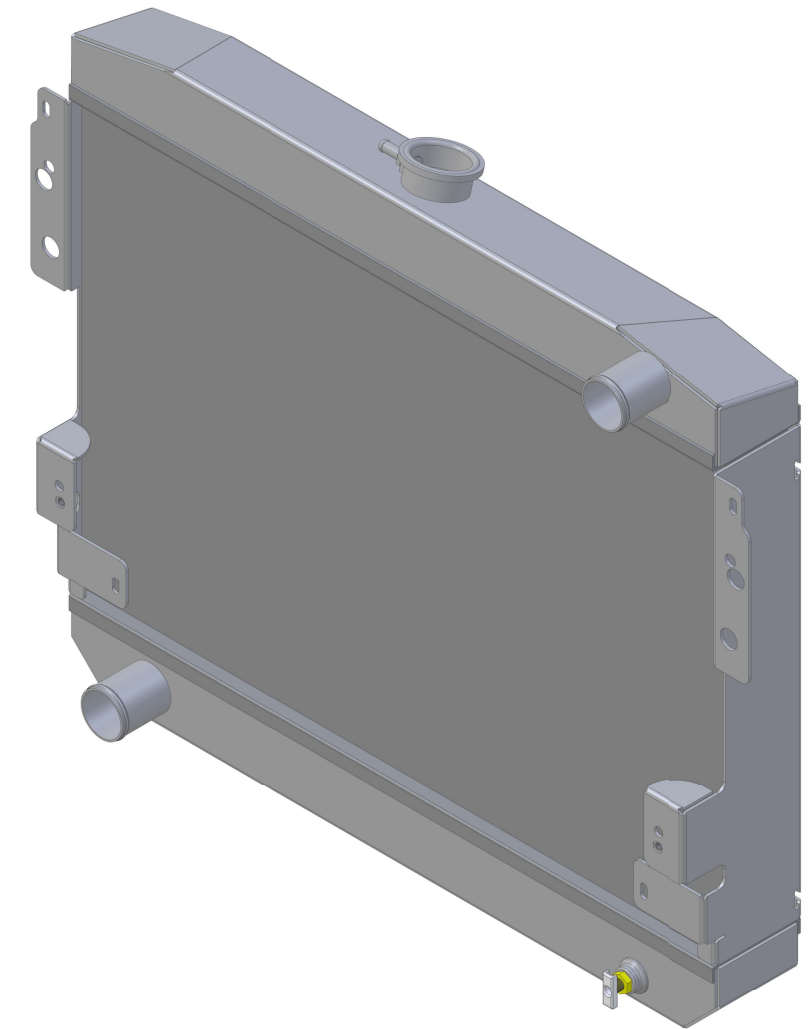

8 7 6 5 4 3 2 1

D

D

SKU #	Transmission	Core Size
1-514-100	Manual	Standard (2 Rows Of 1" Tubes)
1-514-200	Manual	Upgraded (2 Rows Of 1.25" Tubes)

C

C

B

B