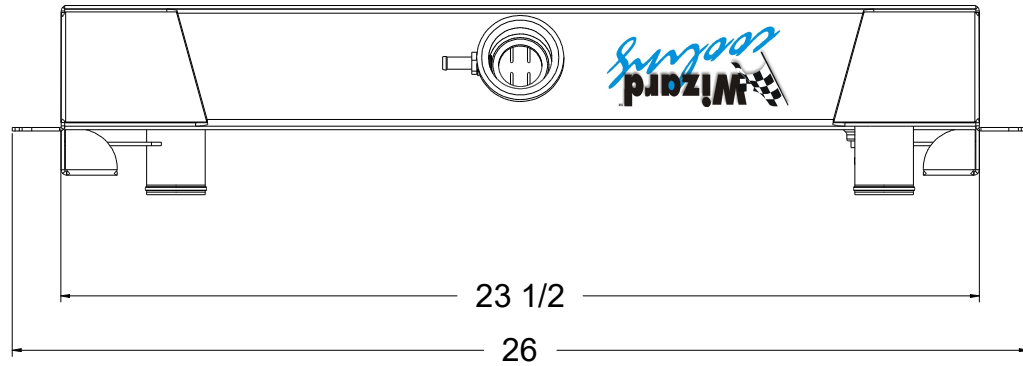

8 7 6 5 4 3 2 1

D

D

SKU #	Transmission	Core Size
1-514-100	Manual	Standard (2 Rows Of 1" Tubes)
1-514-200	Manual	Upgraded (2 Rows Of 1.25" Tubes)

C

C

B

B