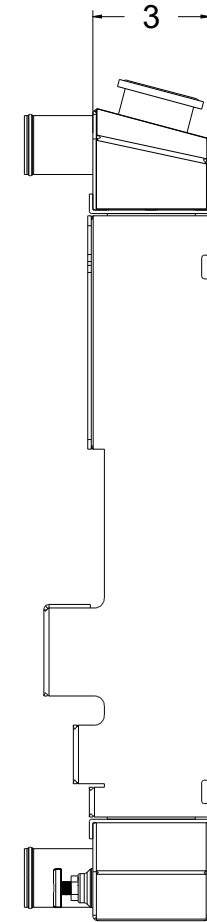

8 7 6 5 4 3 2 1

D

D

SKU #	Transmission	Core Size
1-514-100	Manual	Standard (2 Rows Of 1" Tubes)
1-514-200	Manual	Upgraded (2 Rows Of 1.25" Tubes)

C

C

B

B