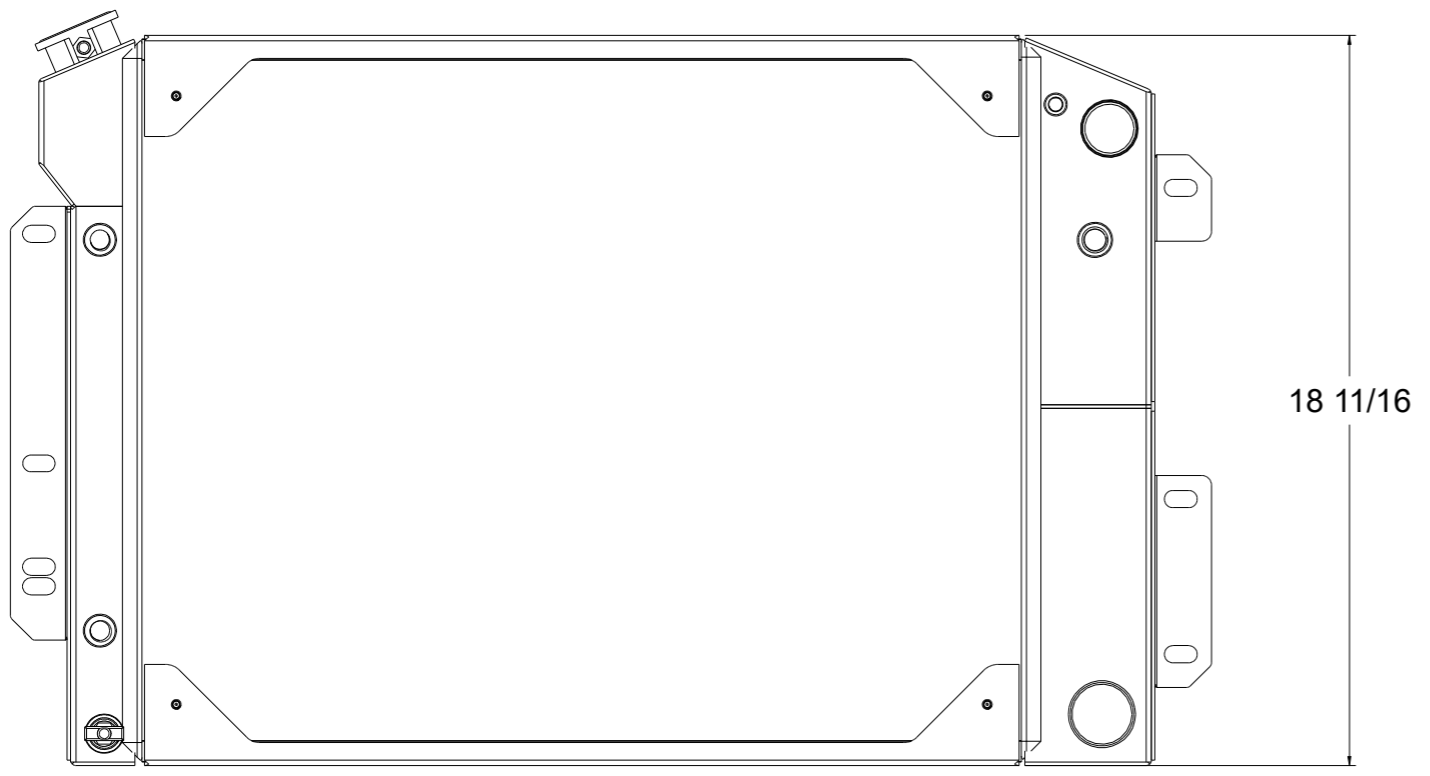

8 7 6 5 4 3 2 1

D

SKU #	Transmission	Core Size
1-370-110LS	Automatic	Standard (2 Rows Of 1" Tubes)
1-370-210LS	Automatic	Upgraded (2 Rows Of 1.25" Tubes)

D

C

C

B

B