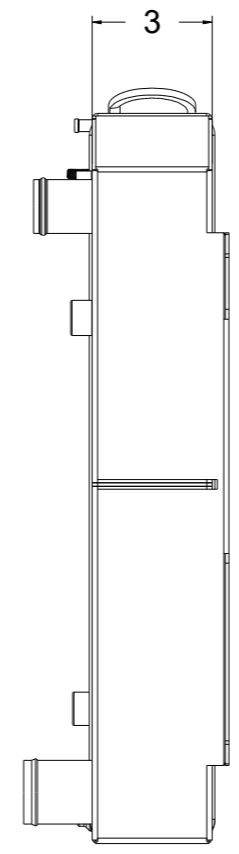

8 7 6 5 4 3 2 1

D

SKU #	Transmission	Core Size
1-370-110LS	Automatic	Standard (2 Rows Of 1" Tubes)
1-370-210LS	Automatic	Upgraded (2 Rows Of 1.25" Tubes)

D

C

C

B

B

A

8 7 6 5 4 3 2 1

Contact Us:
716-655-6760

Part Number
1-370LS-Radiator

A