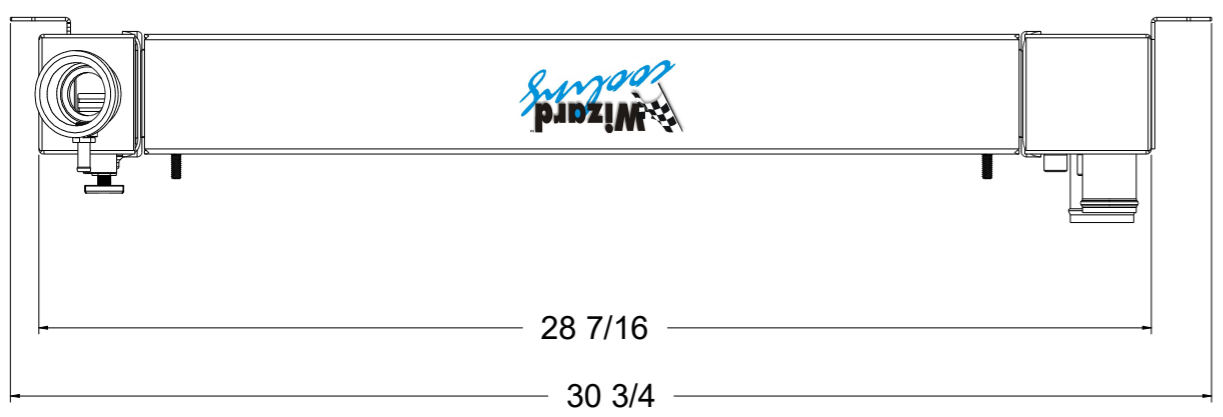

8 7 6 5 4 3 2 1

D

SKU #	Transmission	Core Size
1-370-110LS	Automatic	Standard (2 Rows Of 1" Tubes)
1-370-210LS	Automatic	Upgraded (2 Rows Of 1.25" Tubes)

D

C

C

B

B