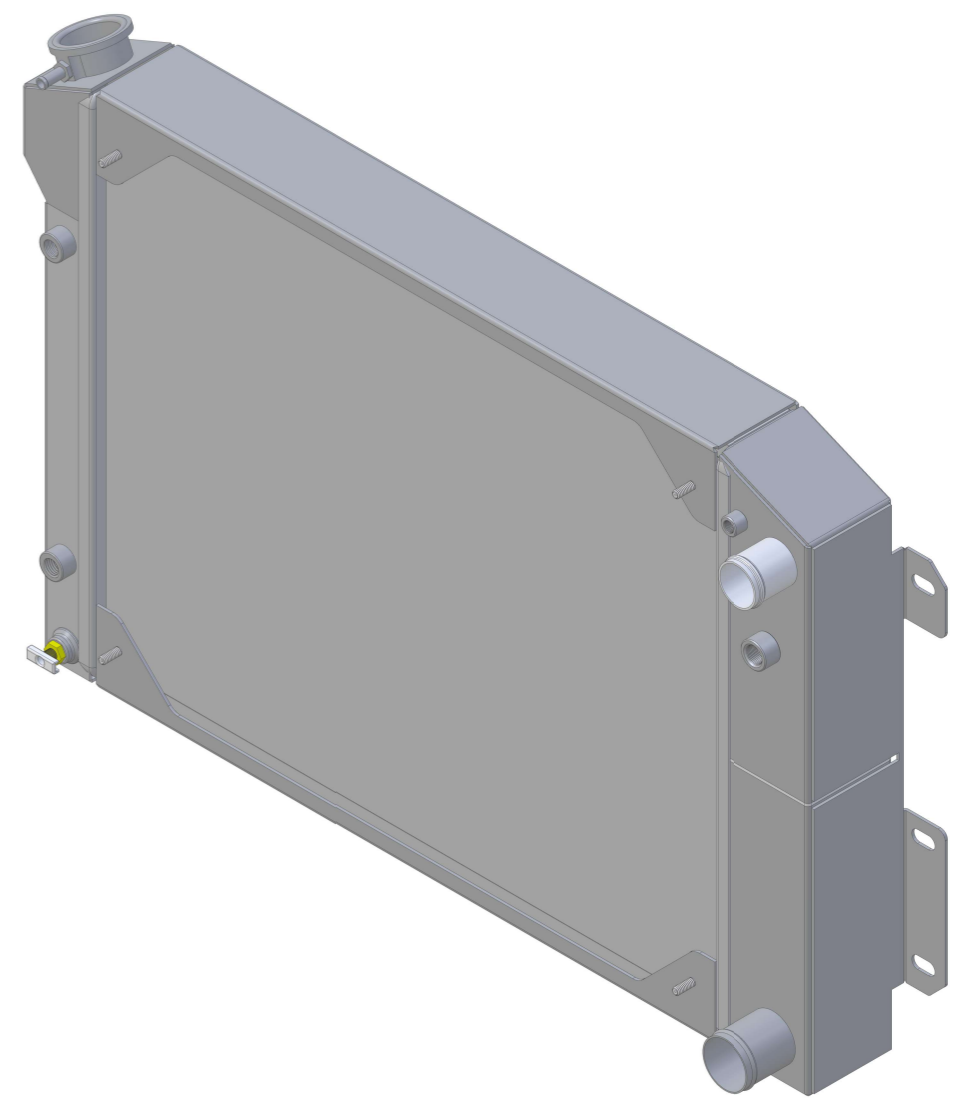

8 7 6 5 4 3 2 1

D

SKU #	Transmission	Core Size
1-370-110LS	Automatic	Standard (2 Rows Of 1" Tubes)
1-370-210LS	Automatic	Upgraded (2 Rows Of 1.25" Tubes)

D

C

C

B

B