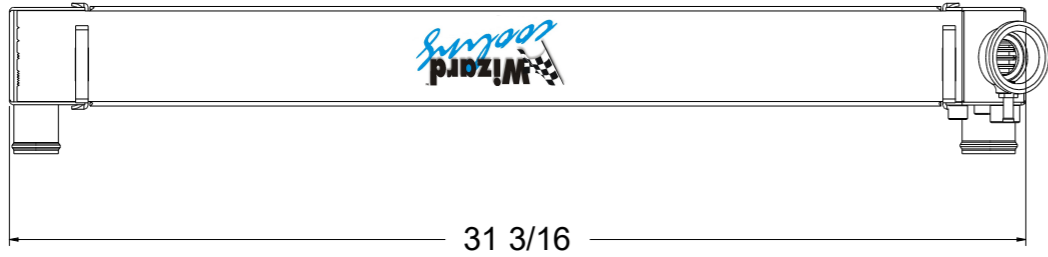

8 7 6 5 4 3 2 1

D

D

SKU #	Transmission	Core Size
1-951-110	Automatic	Standard (2 Rows Of 1" Tubes)
1-951-210	Automatic	Upgraded (2 Rows Of 1.25" Tubes)

C

C

B

B