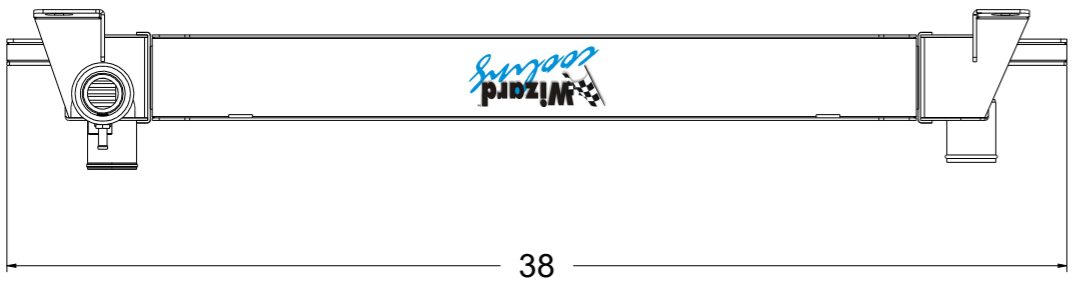

8 7 6 5 4 3 2 1

D

D

SKU #	Transmission	Core Size
1-1451-110	Automatic	Standard (2 Rows Of 1" Tubes)
1-1451-210	Automatic	Upgraded (2 Rows Of 1.25" Tubes)

C

C

B

B