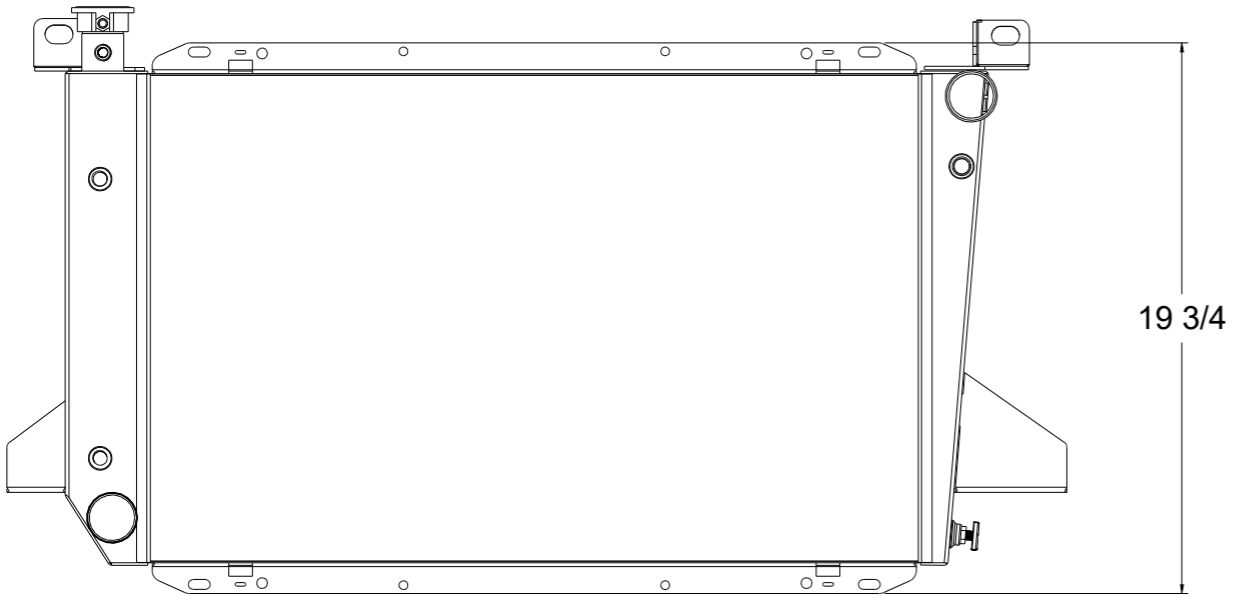

8 7 6 5 4 3 2 1

D

D

SKU #	Transmission	Core Size
1-1451-110	Automatic	Standard (2 Rows Of 1" Tubes)
1-1451-210	Automatic	Upgraded (2 Rows Of 1.25" Tubes)

C

C

B

B