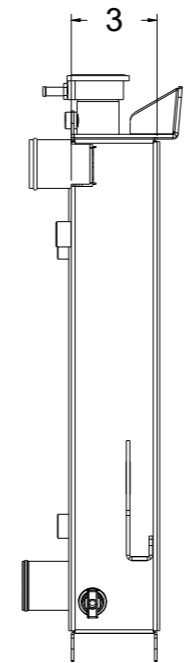

8 7 6 5 4 3 2 1

D

D

SKU #	Transmission	Core Size
1-1451-110	Automatic	Standard (2 Rows Of 1" Tubes)
1-1451-210	Automatic	Upgraded (2 Rows Of 1.25" Tubes)

C

C

B

B