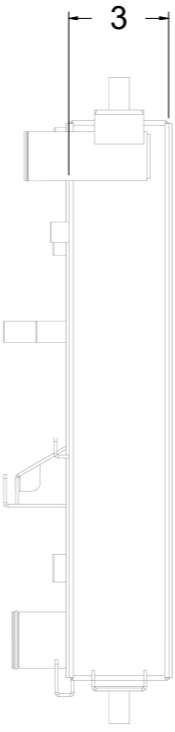

8 7 6 5 4 3 2 1

D

D

SKU #	Transmission	Core Size
1-2139-110	Automatic	Standard (2 Rows Of 1" Tubes)
1-2139-210	Automatic	Upgraded (2 Rows Of 1.25" Tubes)

C

C

B

B