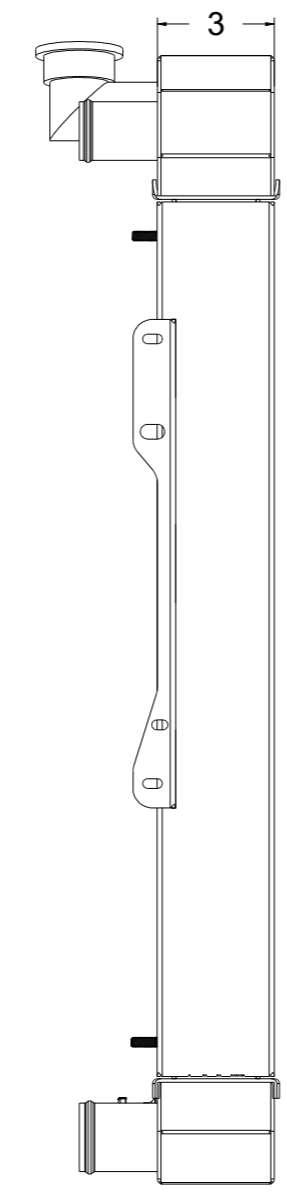

8 7 6 5 4 3 2 1

D
C
B
A

18 7/8
18 3/16

D
C
B
A

SKU #	Transmission	Core Size
1-27701-100	Manual	Standard (2 Rows Of 1" Tubes)
1-27701-200	Manual	Upgraded (2 Rows Of 1.25" Tubes)

Contact Us:
716-655-6760

Part Number
1-27701-Radiator

8 7 6 5 4 3 2 1