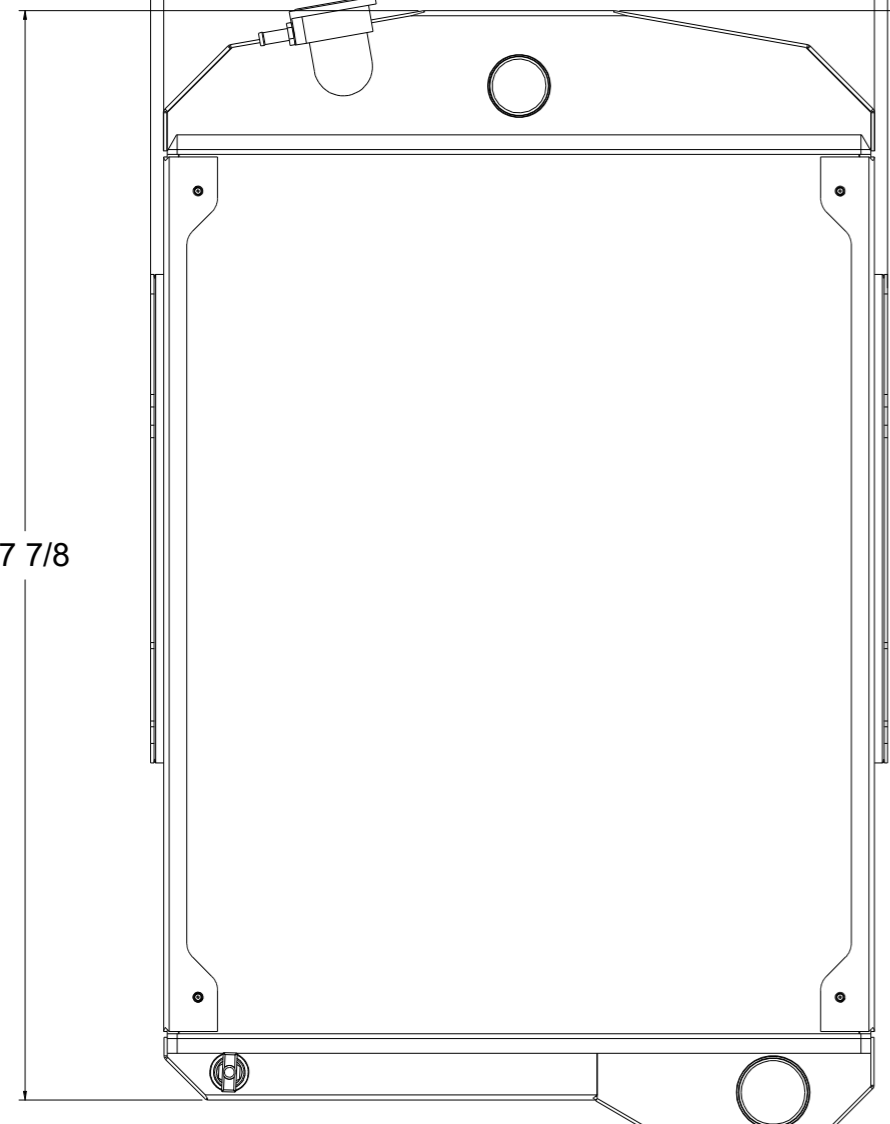

8 7 6 5 4 3 2 1

D
C
B
A

18 7/8
18 3/16

D
C
B
A

SKU #	Transmission	Core Size
1-27701-100	Manual	Standard (2 Rows Of 1" Tubes)
1-27701-200	Manual	Upgraded (2 Rows Of 1.25" Tubes)

Contact Us:
716-655-6760

Part Number
1-27701-Radiator

8 7 6 5 4 3 2 1