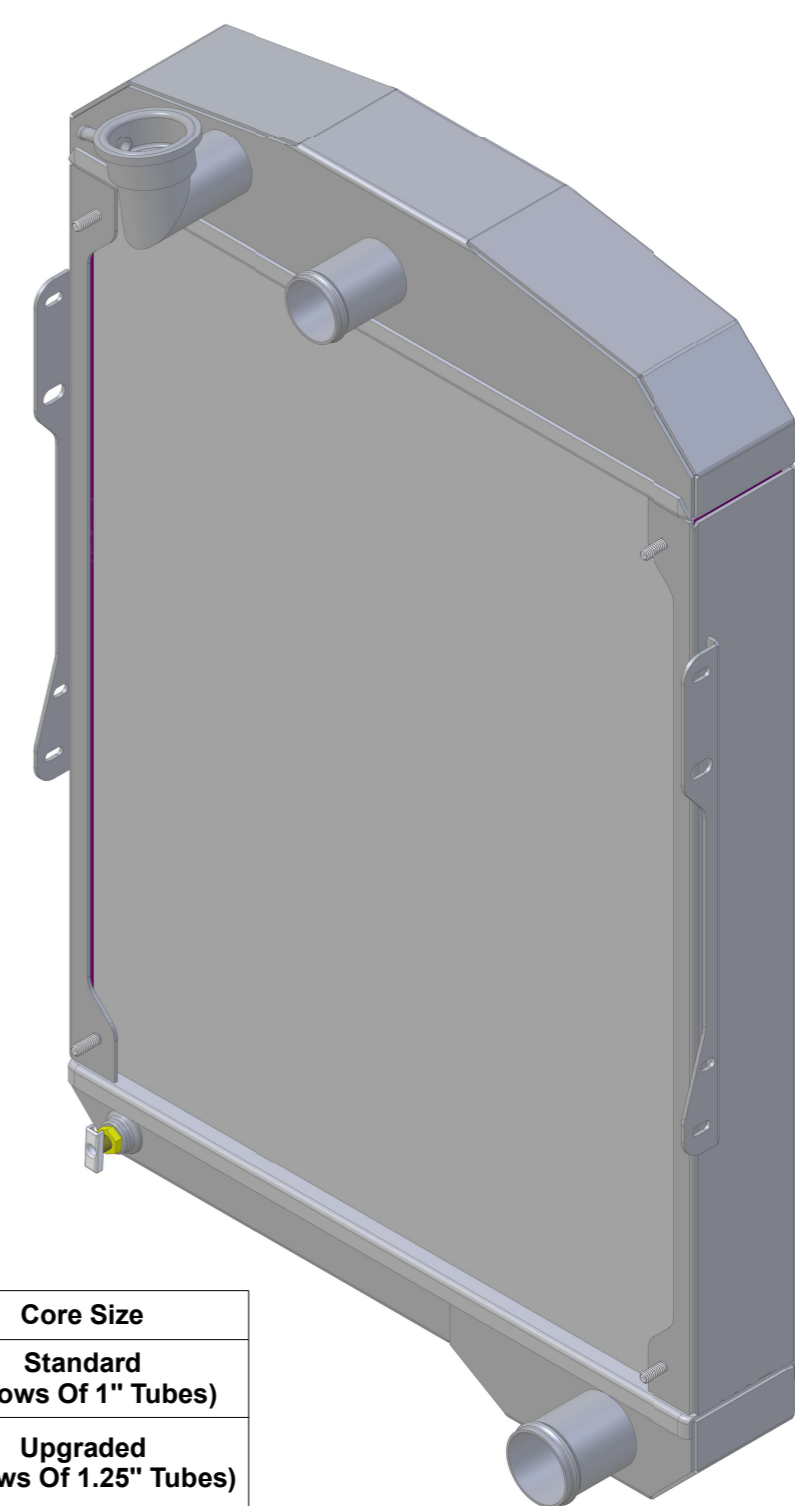

8 7 6 5 4 3 2 1

D
C
B
A

18 7/8
18 3/16

D
C
B
A

SKU #	Transmission	Core Size
1-27701-100	Manual	Standard (2 Rows Of 1" Tubes)
1-27701-200	Manual	Upgraded (2 Rows Of 1.25" Tubes)

Contact Us:
716-655-6760

Part Number
1-27701-Radiator

8 7 6 5 4 3 2 1