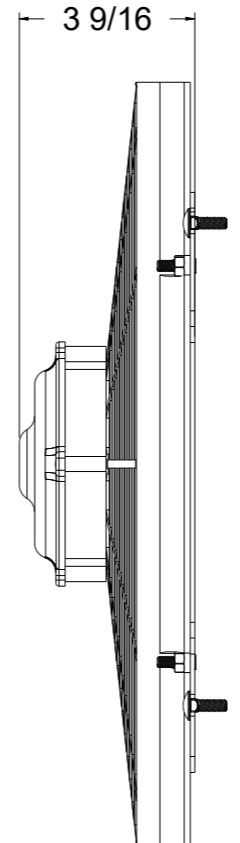

A

A

8 7 6 5 4 3 2 1

Custom Aluminum Radiators
www.wizardcooling.com

Contact Us:
716-655-6760

Part Number
1-259-Fan Package