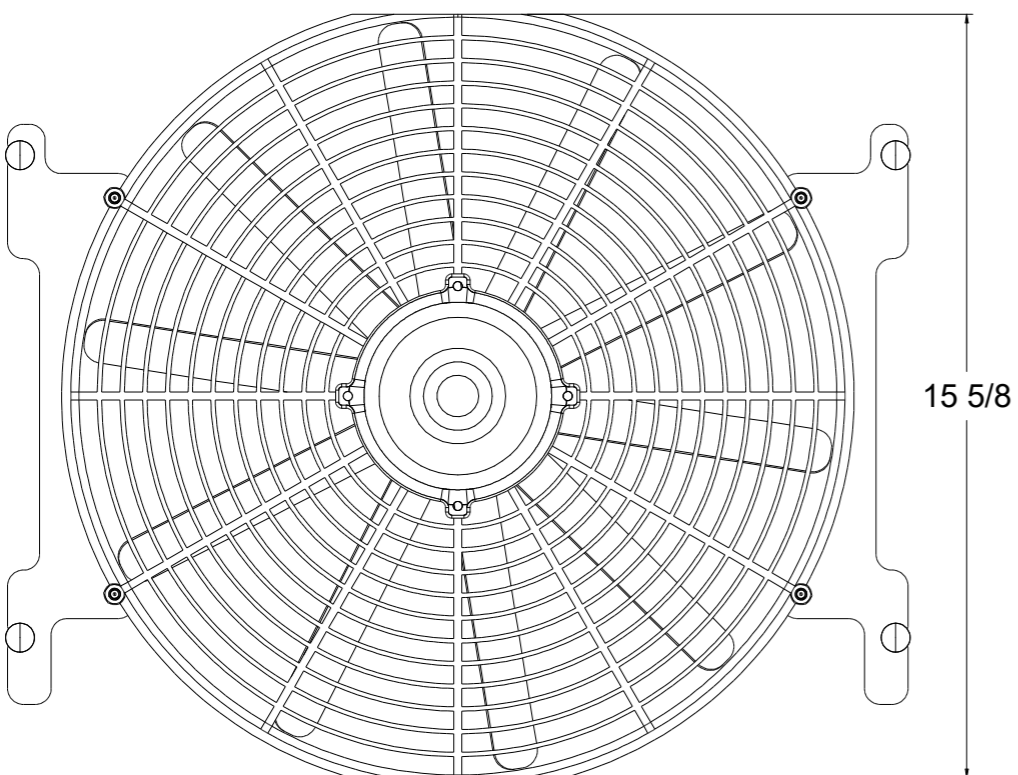

8 7 6 5 4 3 2 1

D

D

SKU #	Fan Type	Fan Part #	Dimension "X"
1-259-001LP	Low Profile	7-30100400	2"
1-259-001MD	Medium Duty	7-30101516	2.5"
1-259-001HP	High Performance	7-30102120	3.5"

C

C

B

B

A

A

8 7 6 5 4 3 2 1

Custom Aluminum Radiators
www.wizardcooling.com

Contact Us:
716-655-6760

Part Number
1-259-Fan Package