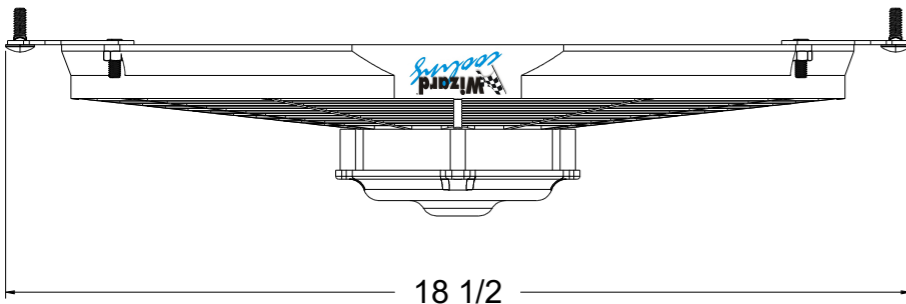

8 7 6 5 4 3 2 1

D

D

| SKU #       | Fan Type         | Fan Part # | Dimension "X" |
|-------------|------------------|------------|---------------|
| 1-259-001LP | Low Profile      | 7-30100400 | 2"            |
| 1-259-001MD | Medium Duty      | 7-30101516 | 2.5"          |
| 1-259-001HP | High Performance | 7-30102120 | 3.5"          |