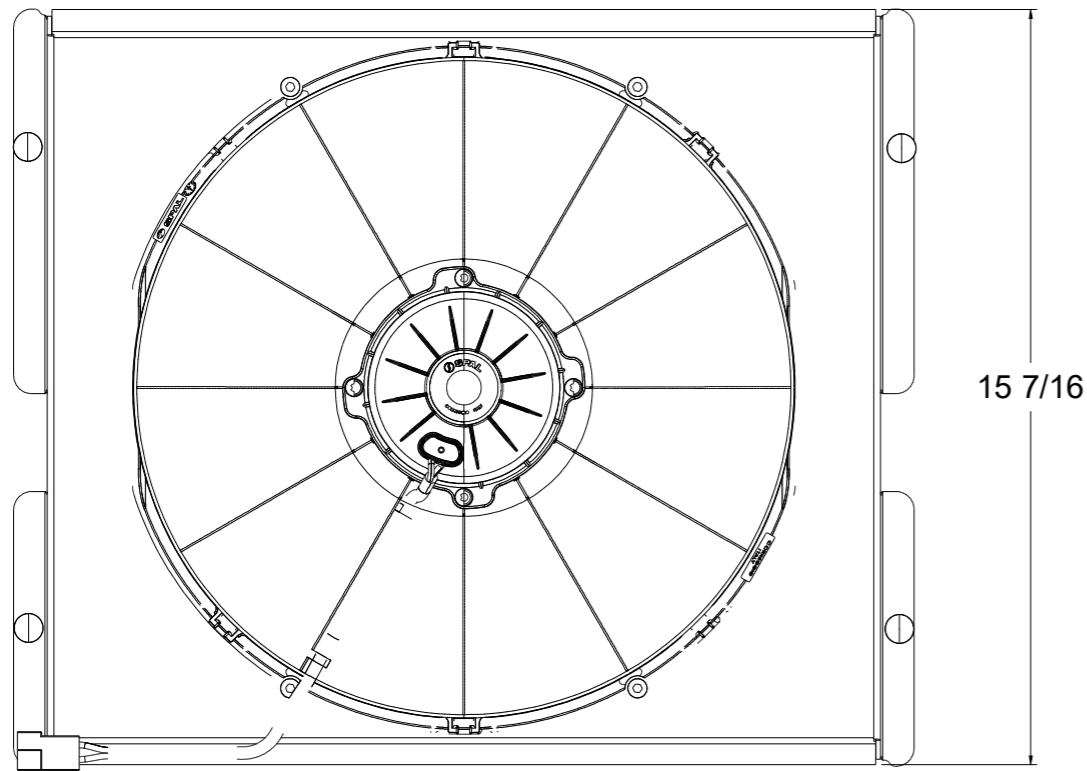

SKU #	Fan Type	Fan Part #	Dimension "X"
1-259-008LP	Low Profile	7-30100400	3"
1-259-008MD	Medium Duty	7-30101516	3.5"
1-259-008HP	High Performance	7-30102120	4.5"

 Custom Aluminum Radiators
www.wizardcooling.com