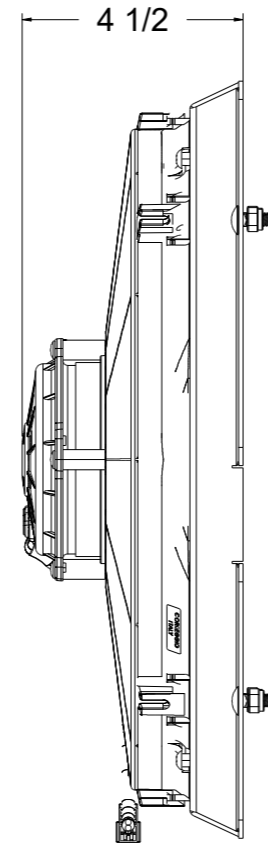

SKU #	Fan Type	Fan Part #	Dimension "X"
1-259-008LP	Low Profile	7-30100400	3"
1-259-008MD	Medium Duty	7-30101516	3.5"
1-259-008HP	High Performance	7-30102120	4.5"

 Custom Aluminum Radiators
www.wizardcooling.com