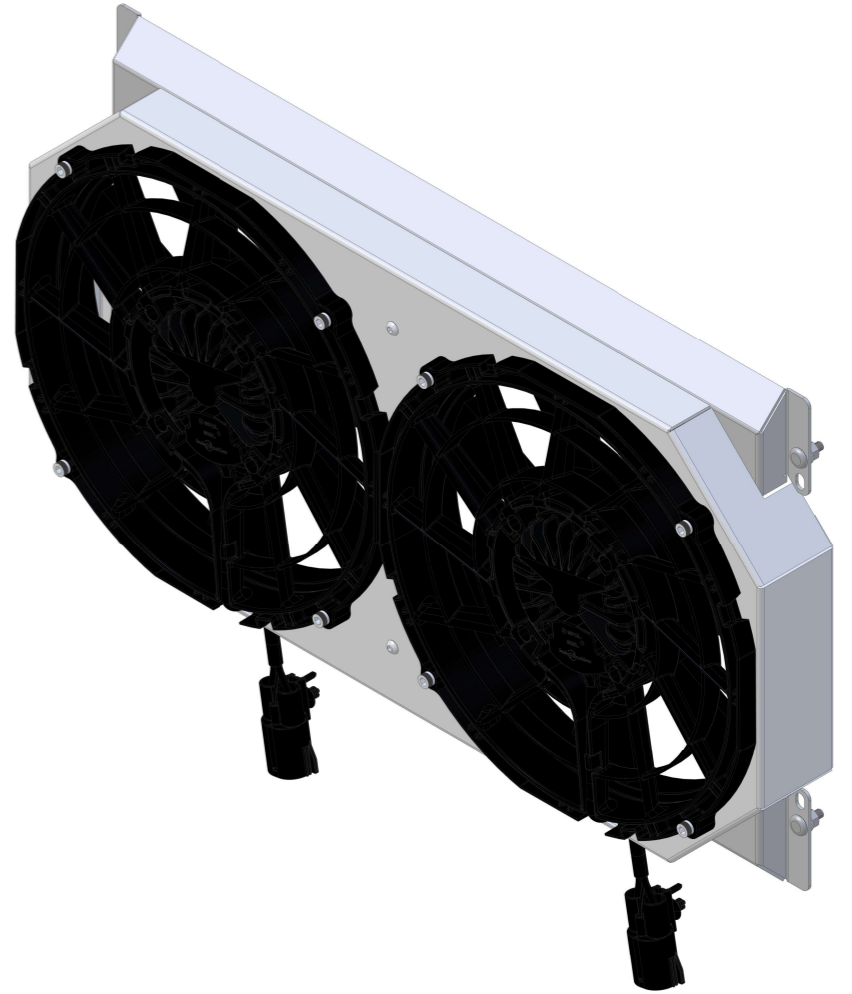

Shroud & Fan P/N	Fan Type	Dimension "X"	Fan P/N
1-379-002BL	300W Brushless	3.5"	7-
1-379-002BL	500W Brushless		7-
1-379-002BL	N/A	N/A	7-

  
 Custom Aluminum Radiators  
[www.wizardcooling.com](http://www.wizardcooling.com)