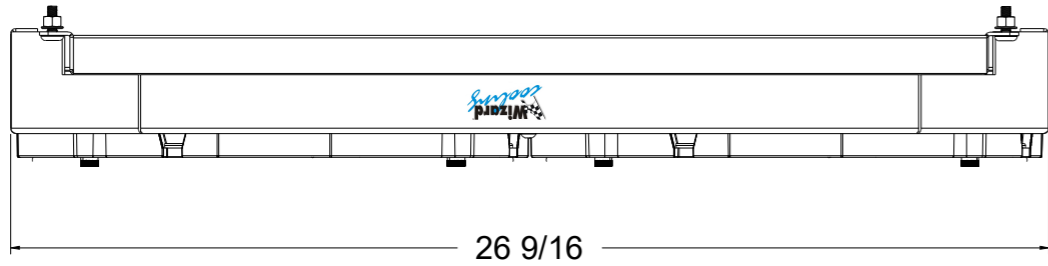

Shroud & Fan P/N	Fan Type	Dimension "X"	Fan P/N
1-379-002BL	300W Brushless	3.5"	7-
1-379-002BL	500W Brushless		7-
1-379-002BL	N/A	N/A	7-

  
 Custom Aluminum Radiators  
[www.wizardcooling.com](http://www.wizardcooling.com)