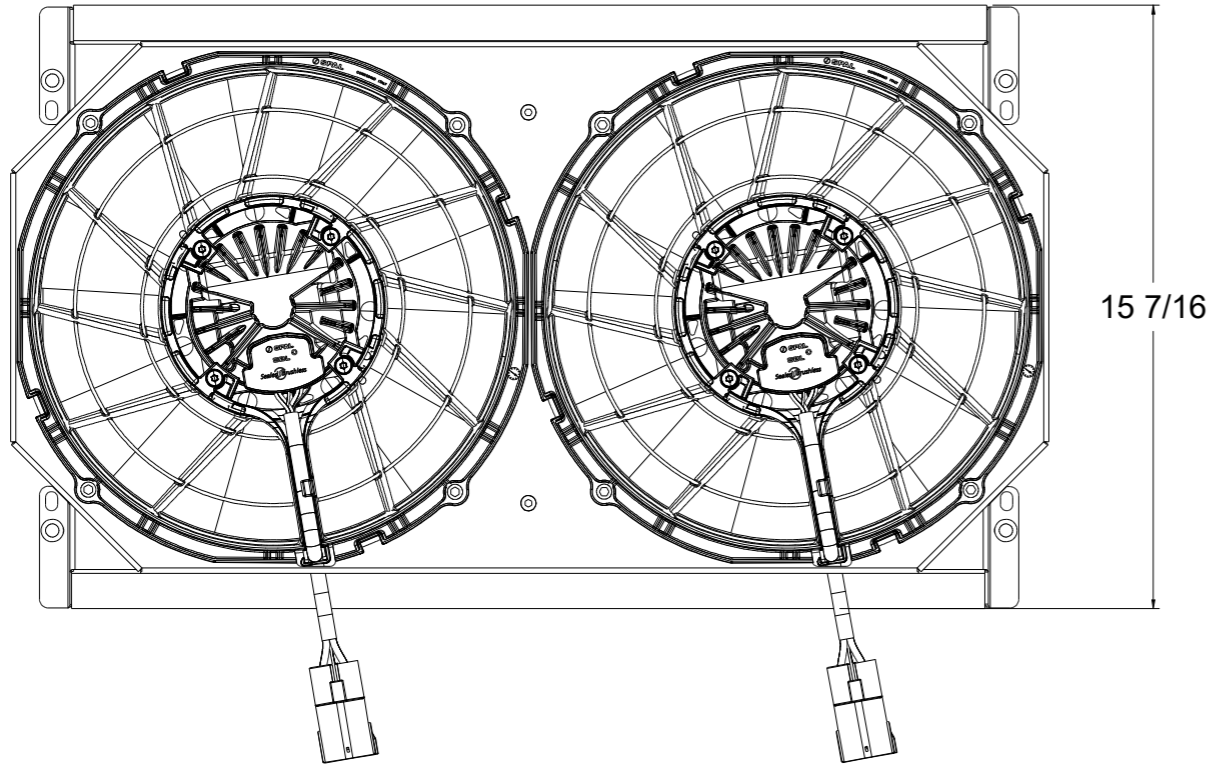

Shroud & Fan P/N	Fan Type	Dimension "X"	Fan P/N
1-379-002BL	300W Brushless	3.5"	7-
1-379-002BL	500W Brushless		7-
1-379-002BL	N/A	N/A	7-

  
 Custom Aluminum Radiators  
[www.wizardcooling.com](http://www.wizardcooling.com)