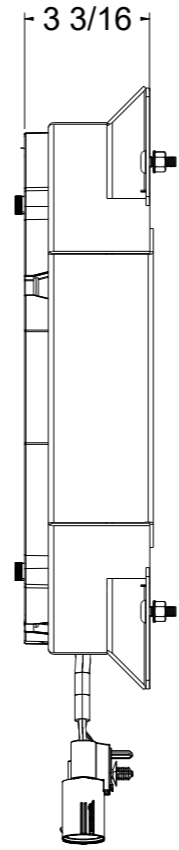

Shroud & Fan P/N	Fan Type	Dimension "X"	Fan P/N
1-379-002BL	300W Brushless	3.5"	7-
1-379-002BL	500W Brushless		7-
1-379-002BL	N/A	N/A	7-

  
 Custom Aluminum Radiators  
[www.wizardcooling.com](http://www.wizardcooling.com)